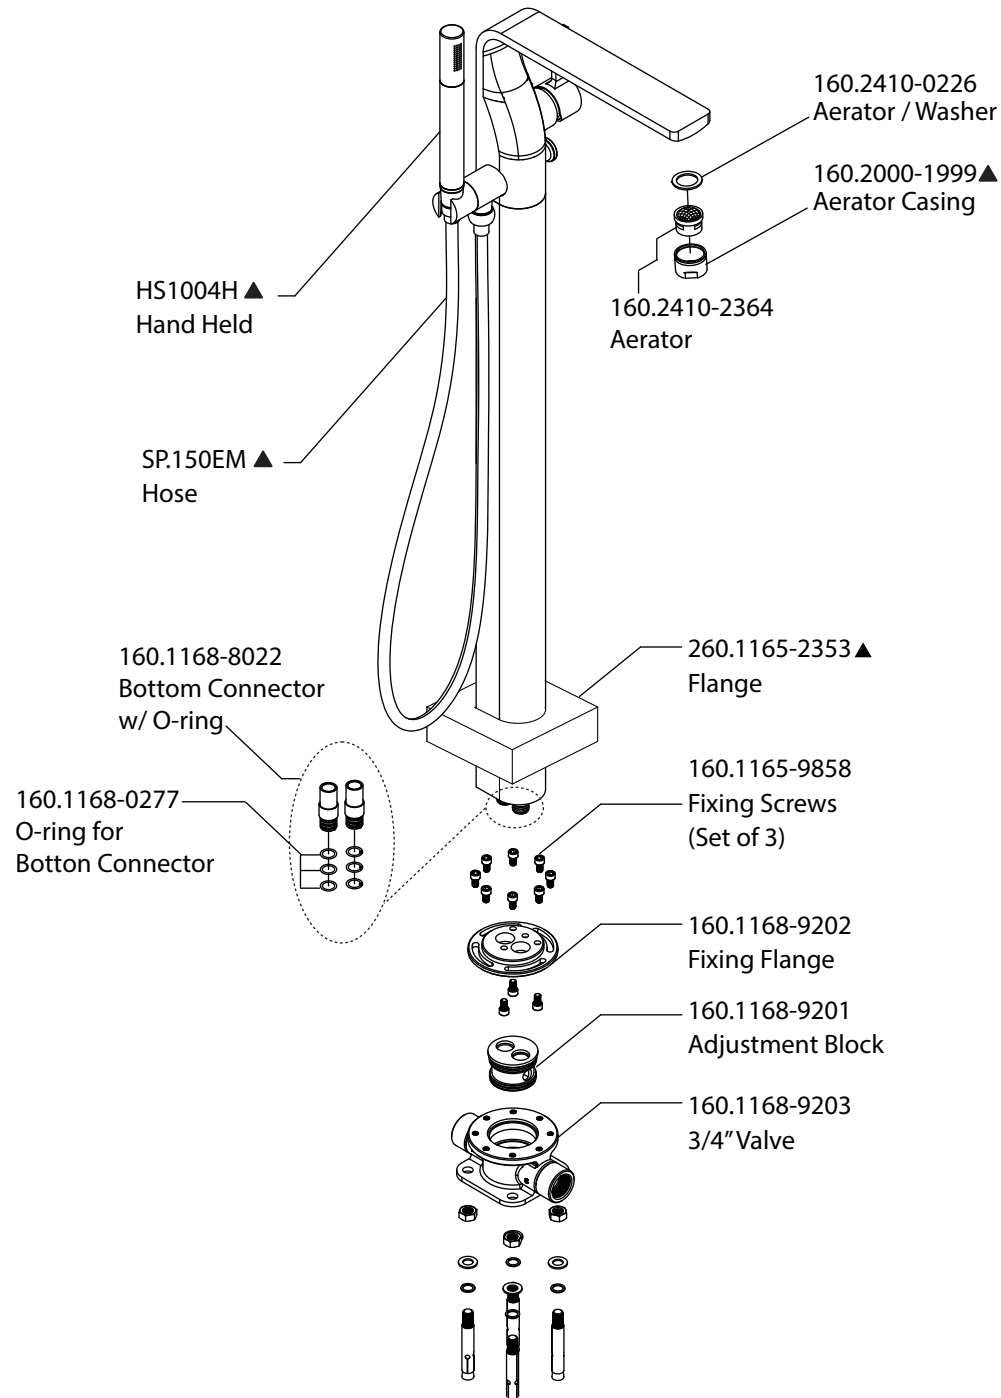

# Product Parts Breakdown

Page 1 of 1 (3/4" Version)

Model No. 260.1165

Ver 2.56

**FLUSSO**  
LUXURY PLUMBING FIXTURES

# Product Parts Breakdown

Page 1 of 2 (3/4" Version)

100.1170-1991▲  
Push - Pull  
Diverter Assembly

Model No. 260.1165

Ver 2.53

**FLUSSO**  
LUXURY PLUMBING FIXTURES

# Product Parts Breakdown

Page 1 of 2 (1/2" Version)

Model No. 260.1165

Ver 2.56

**FLUSSO**  
LUXURY PLUMBING FIXTURES

# Product Parts Breakdown

Page 1 of 2 (1/2" Version)

Model No. 260.1165

Ver 2.53

 **FLUSSO**  
LUXURY PLUMBING FIXTURES