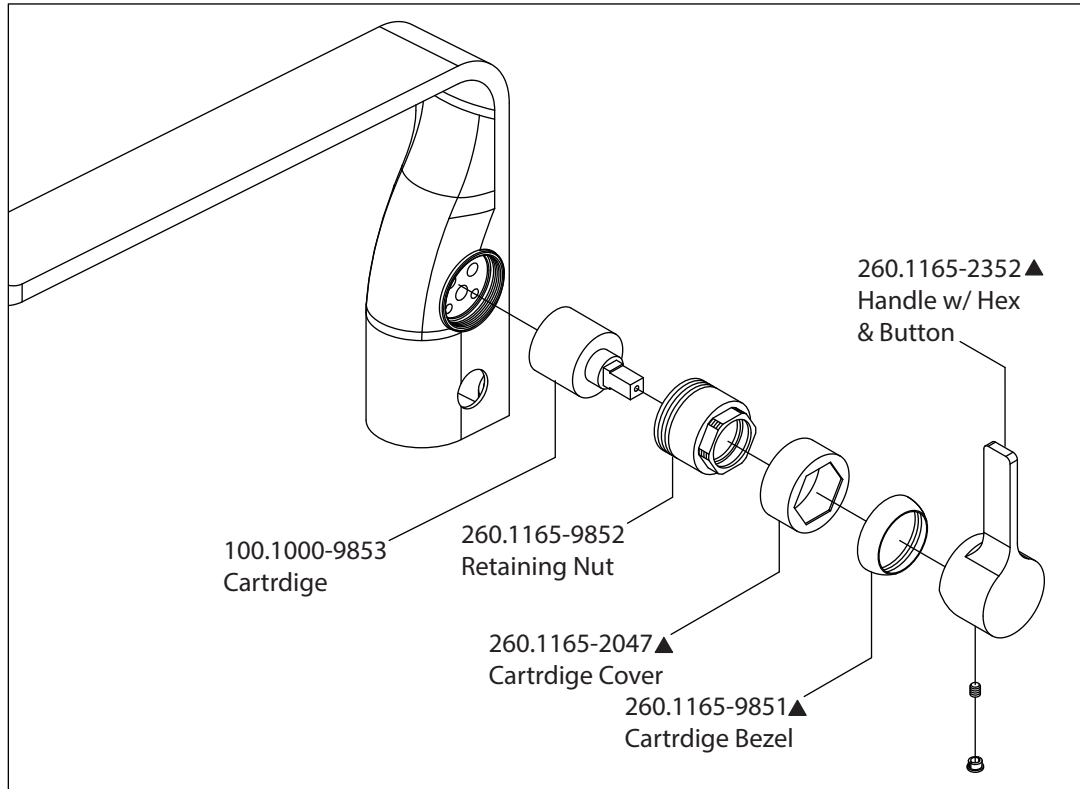

# Product Parts Breakdown

Page 1 of 2 (3/4" Version)

100.1170-1991▲  
Push - Pull  
Diverter Assembly

Model No. 260.1165

Ver 2.53

**FLUSSO**  
LUXURY PLUMBING FIXTURES

# Product Parts Breakdown

Page 1 of 2 (1/2" Version)

Model No. 260.1165

Ver 2.56

**FLUSSO**  
LUXURY PLUMBING FIXTURES

# Product Parts Breakdown

Page 1 of 2 (1/2" Version)

Model No. 260.1165

Ver 2.53

 **FLUSSO**  
LUXURY PLUMBING FIXTURES