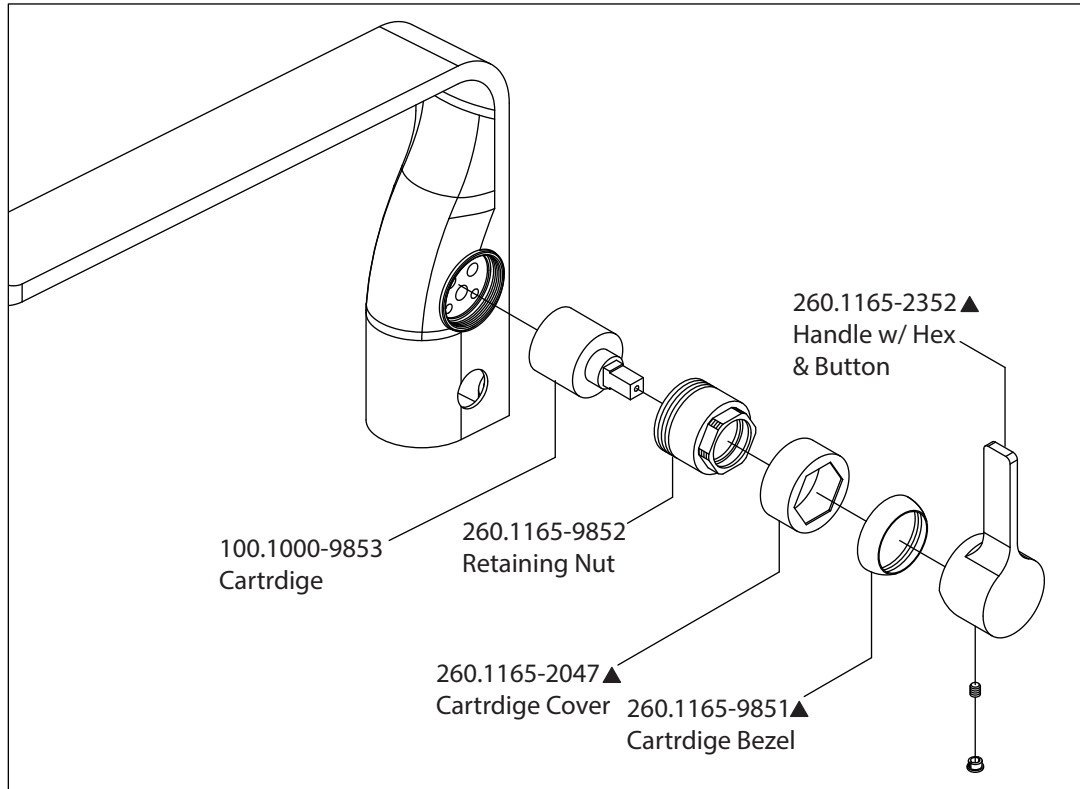

# Product Parts Breakdown

Page 1 of 1 (3/4" Version)

Model No. 260.1165

Ver 2.56

**FLUSSO**  
LUXURY PLUMBING FIXTURES

# Product Parts Breakdown

Page 1 of 2 (3/4" Version)

100.1170-1991▲  
Push - Pull  
Diverter Assembly

Model No. 260.1165

Ver 2.53

**FLUSSO**  
LUXURY PLUMBING FIXTURES

# Product Parts Breakdown

Page 1 of 2 (1/2" Version)

Model No. 260.1165

Ver 2.56

**FLUSSO**  
LUXURY PLUMBING FIXTURES

# Product Parts Breakdown

Page 1 of 2 (1/2" Version)

Model No. 260.1165

Ver 2.53

 **FLUSSO**  
LUXURY PLUMBING FIXTURES