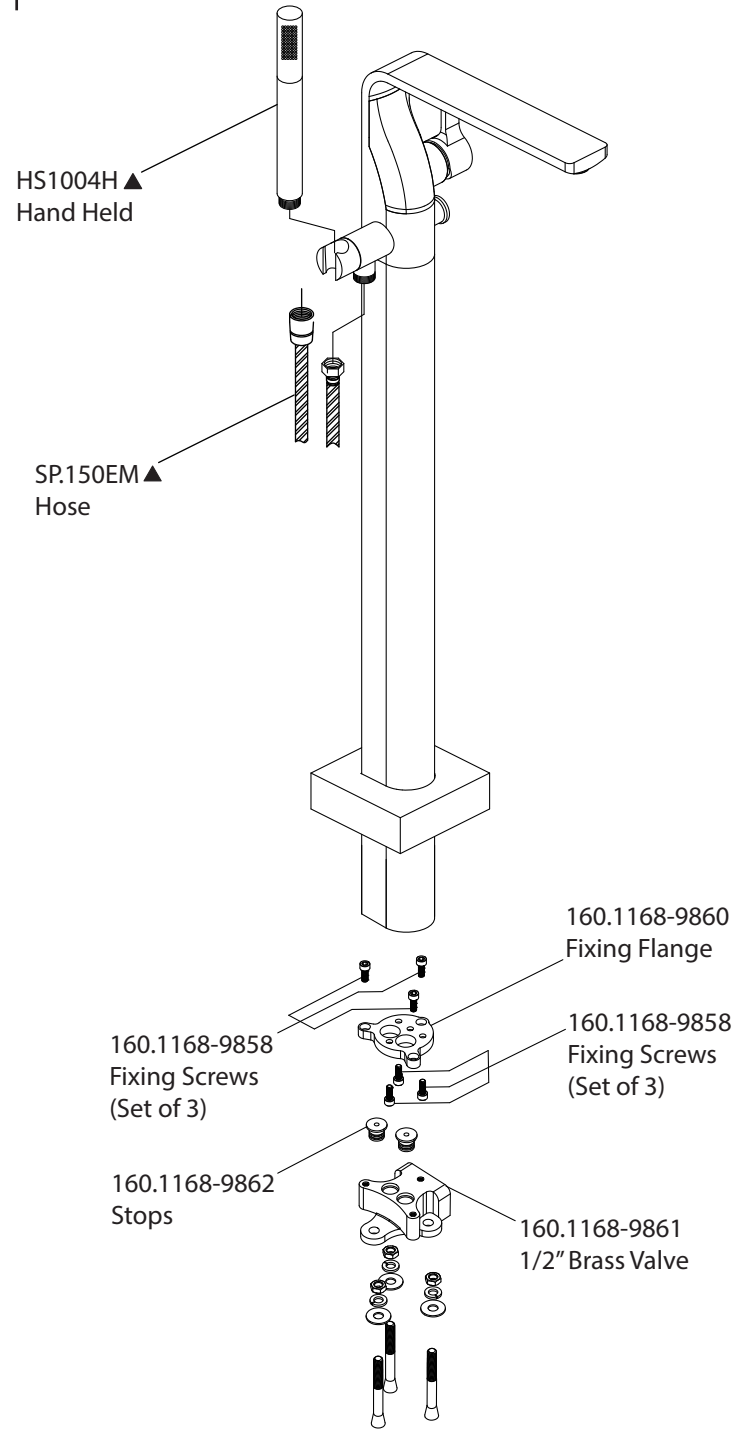

# Product Parts Breakdown

Page 1 of 1 (3/4" Version)

Model No. 260.1165

Ver 2.56

**FLUSSO**  
LUXURY PLUMBING FIXTURES

# Product Parts Breakdown

Page 1 of 2 (3/4" Version)

100.1170-1991▲  
Push - Pull  
Diverter Assembly

Model No. 260.1165

Ver 2.53

**FLUSSO**  
LUXURY PLUMBING FIXTURES

# Product Parts Breakdown

Page 1 of 2 (1/2" Version)

Model No. 260.1165

Ver 2.56

**FLUSSO**  
LUXURY PLUMBING FIXTURES

# Product Parts Breakdown

Page 1 of 2 (1/2" Version)

Model No. 260.1165

Ver 2.53

 **FLUSSO**  
LUXURY PLUMBING FIXTURES