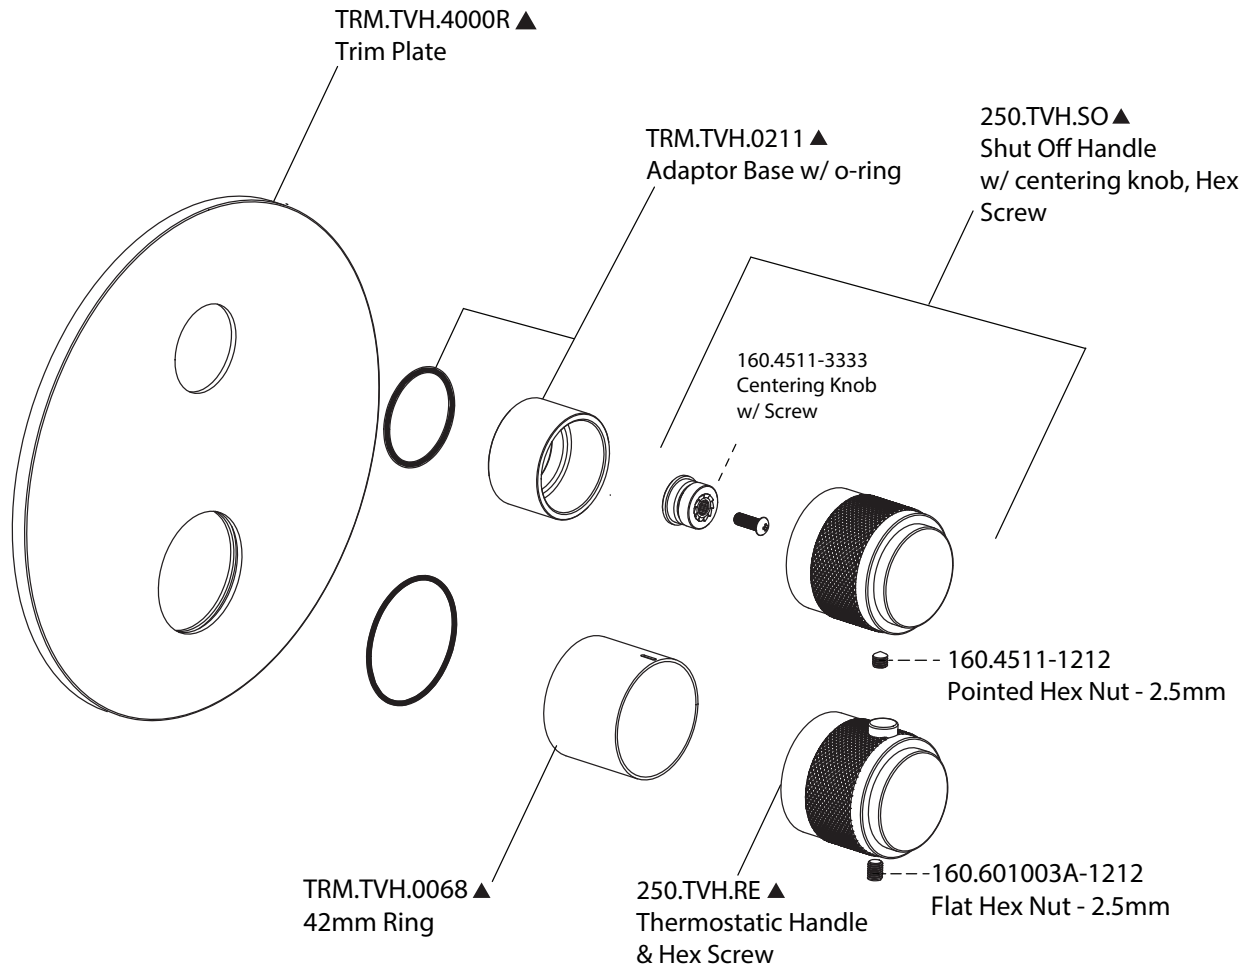

Product Parts Breakdown

isenberg
innovation+design

250.7125

Ver 2.53

Product Parts Breakdown

▲ Specify Finish

isenberg
innovation+design

HS1012SA

Ver 2.53

Product Parts Breakdown

▲ Specify Finish

isenberg
innovation+design

HS1002A

Ver 2.53

Product Parts Breakdown

isenberg
innovation+design

250.4000T

Product Parts Breakdown

isenberg
innovation+design

TVH.4420F

Ver 2.54

Product Parts Breakdown

▲ Specify Finish

HS1004H▲
Hand Shower

isenberg
innovation+design

HS1004H

Ver 2.55

Product Parts Breakdown

isenberg
innovation+design

100.601023A

Ver 2.55

Product Parts Breakdown