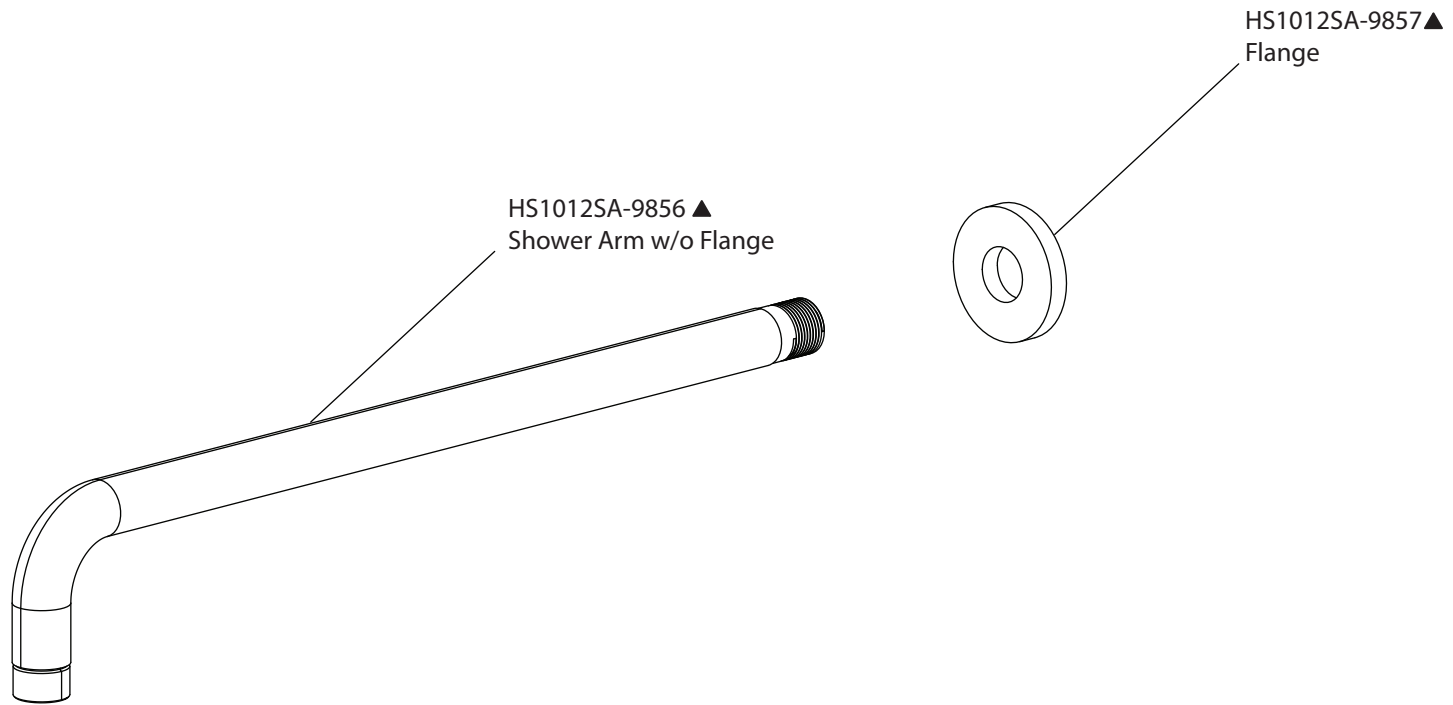

Product Parts Breakdown

isenberg
innovation+design

250.7125

Ver 2.53

Product Parts Breakdown

▲ Specify Finish

isenberg
innovation+design

HS1012SA

Ver 2.53

Product Parts Breakdown

▲ Specify Finish

isenberg
innovation+design

HS1002A

Ver 2.53

Product Parts Breakdown

isenberg
innovation+design

250.4000T

Product Parts Breakdown

isenberg
innovation+design

TVH.4420F

Ver 2.54

Product Parts Breakdown

▲ Specify Finish

HS1004H▲
Hand Shower

isenberg
innovation+design

HS1004H

Ver 2.55

Product Parts Breakdown

isenberg
innovation+design

100.601023A

Ver 2.55

Product Parts Breakdown