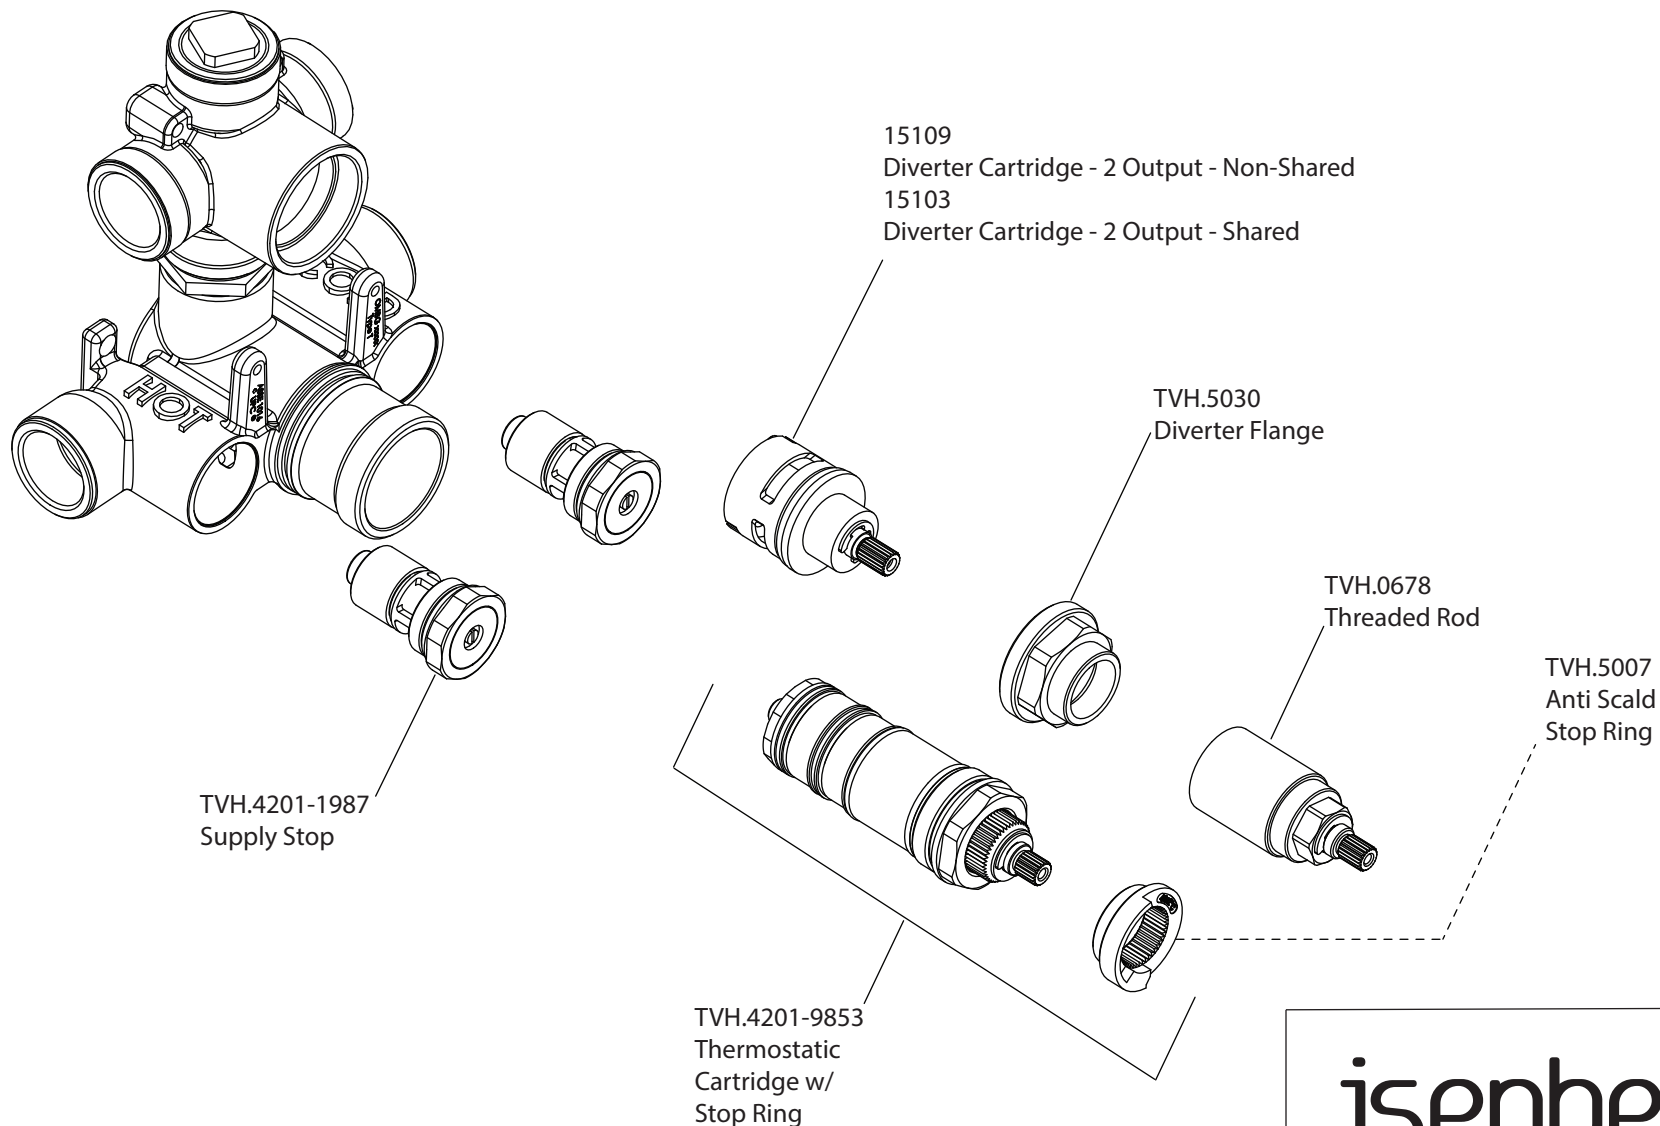

Product Parts Breakdown

isenberg
innovation+design

250.7125

Ver 2.53

Product Parts Breakdown

▲ Specify Finish

isenberg
innovation+design

HS1012SA

Ver 2.53

Product Parts Breakdown

▲ Specify Finish

isenberg
innovation+design

HS1002A

Ver 2.53

Product Parts Breakdown

isenberg
innovation+design

250.4000T

Product Parts Breakdown

isenberg
innovation+design

TVH.4420F

Ver 2.54

Product Parts Breakdown

▲ Specify Finish

HS1004H▲
Hand Shower

isenberg
innovation+design

HS1004H

Ver 2.55

Product Parts Breakdown

isenberg
innovation+design

100.601023A

Ver 2.55

Product Parts Breakdown