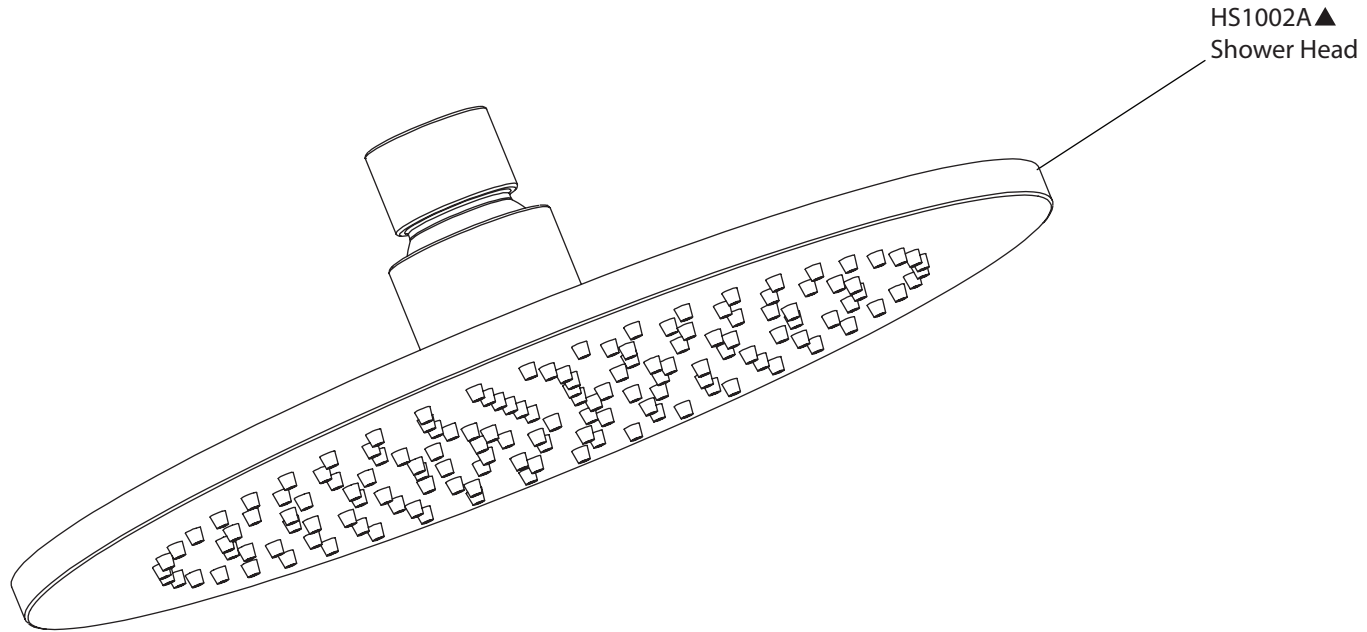

Product Parts Breakdown

isenberg
innovation+design

250.7125

Ver 2.53

Product Parts Breakdown

▲ Specify Finish

isenberg
innovation+design

HS1012SA

Ver 2.53

Product Parts Breakdown

▲ Specify Finish

isenberg
innovation+design

HS1002A

Ver 2.53

Product Parts Breakdown

isenberg
innovation+design

250.4000T

Product Parts Breakdown

isenberg
innovation+design

TVH.4420F

Ver 2.54

Product Parts Breakdown

▲ Specify Finish

HS1004H▲
Hand Shower