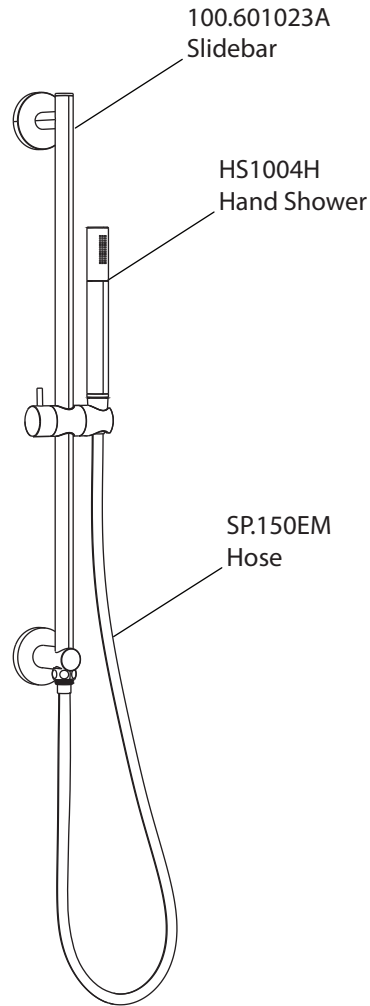

Product Parts Breakdown

isenberg
innovation+design

250.7125

Ver 2.53

Product Parts Breakdown

▲ Specify Finish

isenberg
innovation+design

HS1012SA

Ver 2.53

Product Parts Breakdown

▲ Specify Finish

isenberg
innovation+design

HS1002A

Ver 2.53

Product Parts Breakdown

isenberg
innovation+design

250.4000T

Product Parts Breakdown

isenberg
innovation+design

TVH.4420F

Ver 2.54

Product Parts Breakdown

▲ Specify Finish

HS1004H▲
Hand Shower

isenberg
innovation+design

HS1004H

Ver 2.55

Product Parts Breakdown

isenberg
innovation+design

100.601023A

Ver 2.55

Product Parts Breakdown