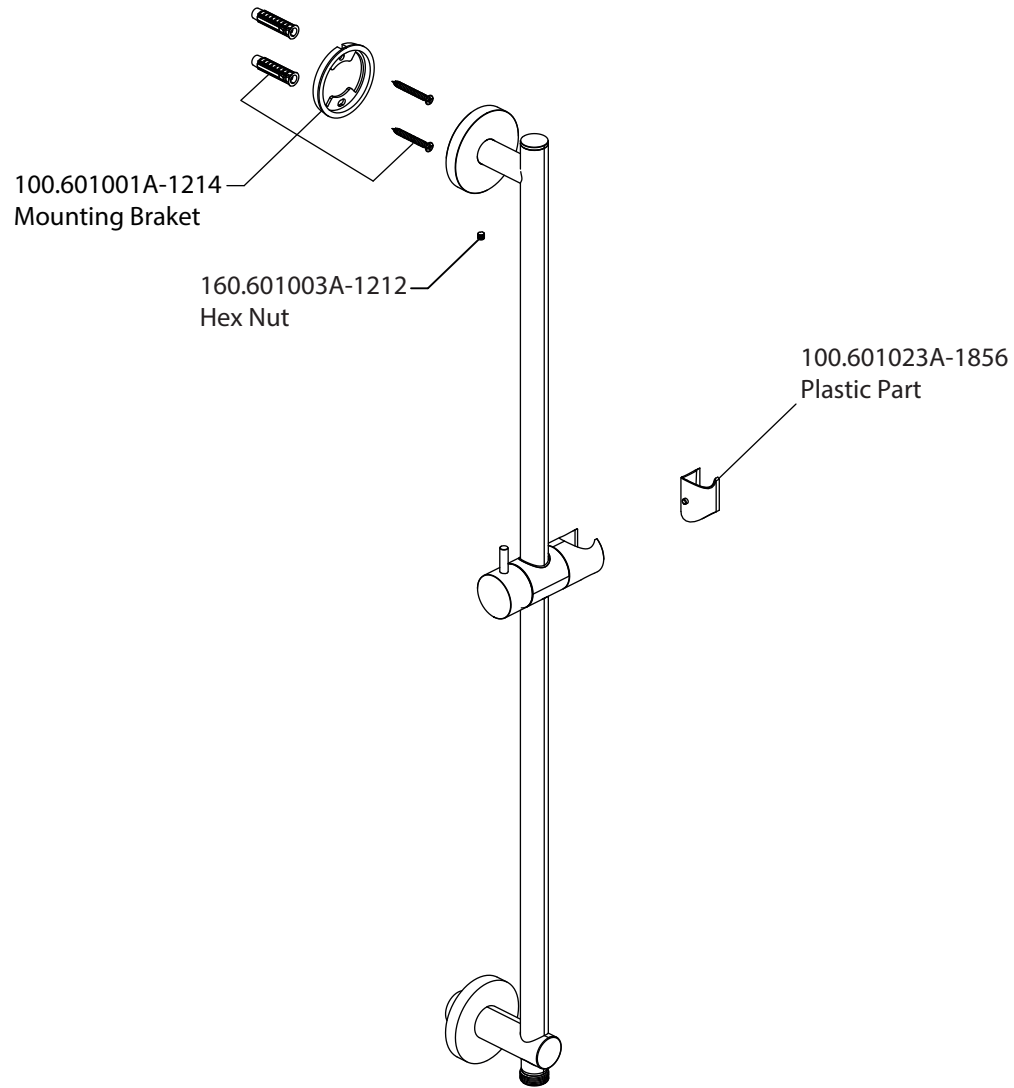

Product Parts Breakdown

isenberg
innovation+design

250.7125

Ver 2.53

Product Parts Breakdown

▲ Specify Finish

isenberg
innovation+design

HS1012SA

Ver 2.53

Product Parts Breakdown

▲ Specify Finish

isenberg
innovation+design

HS1002A

Ver 2.53

Product Parts Breakdown

isenberg
innovation+design

250.4000T

Product Parts Breakdown

isenberg
innovation+design

TVH.4420F

Ver 2.54

Product Parts Breakdown

▲ Specify Finish

HS1004H▲
Hand Shower

isenberg
innovation+design

HS1004H

Ver 2.55

Product Parts Breakdown

isenberg
innovation+design

100.601023A

Ver 2.55

Product Parts Breakdown