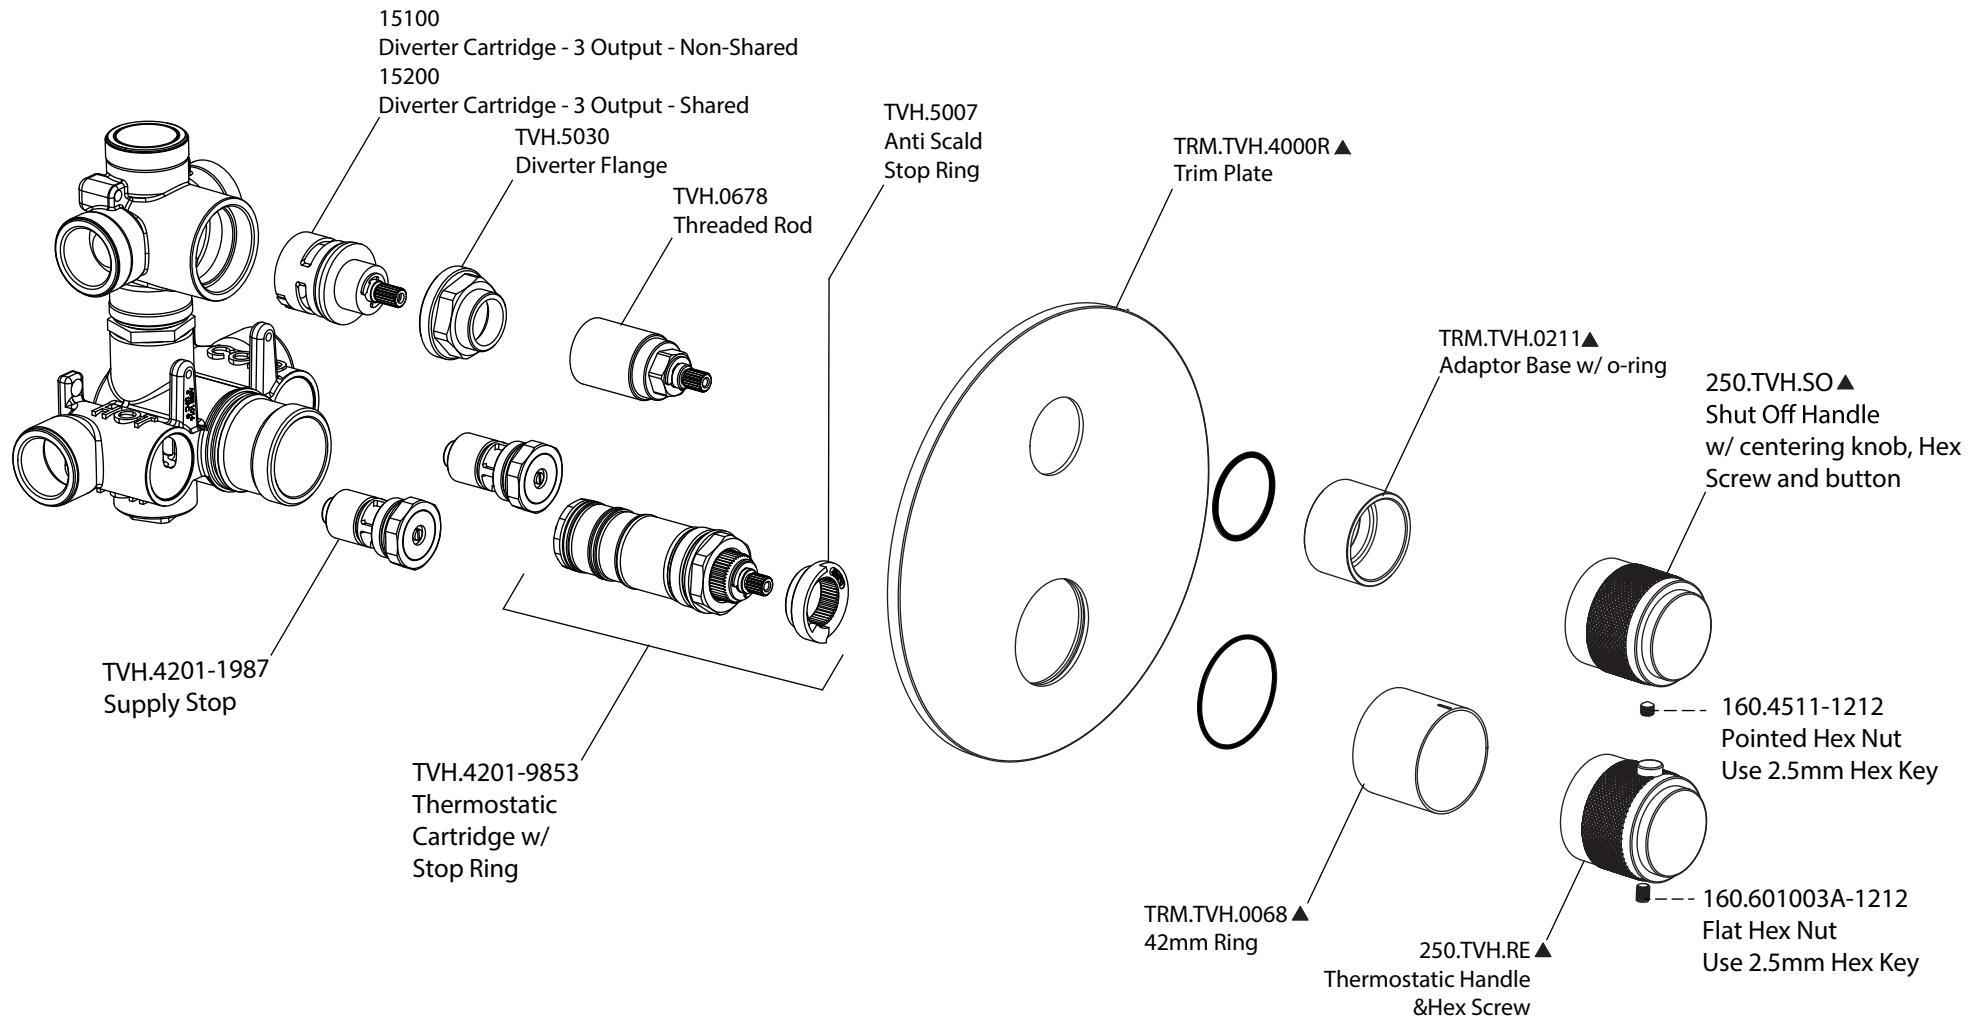

Product Parts Breakdown Using TVH.4301F Valve

Model No. 250.4301 **Ver 2.58**

Product Parts Breakdown Using TVH.4301 Valve

Model No. 250.4301

Ver 2.58