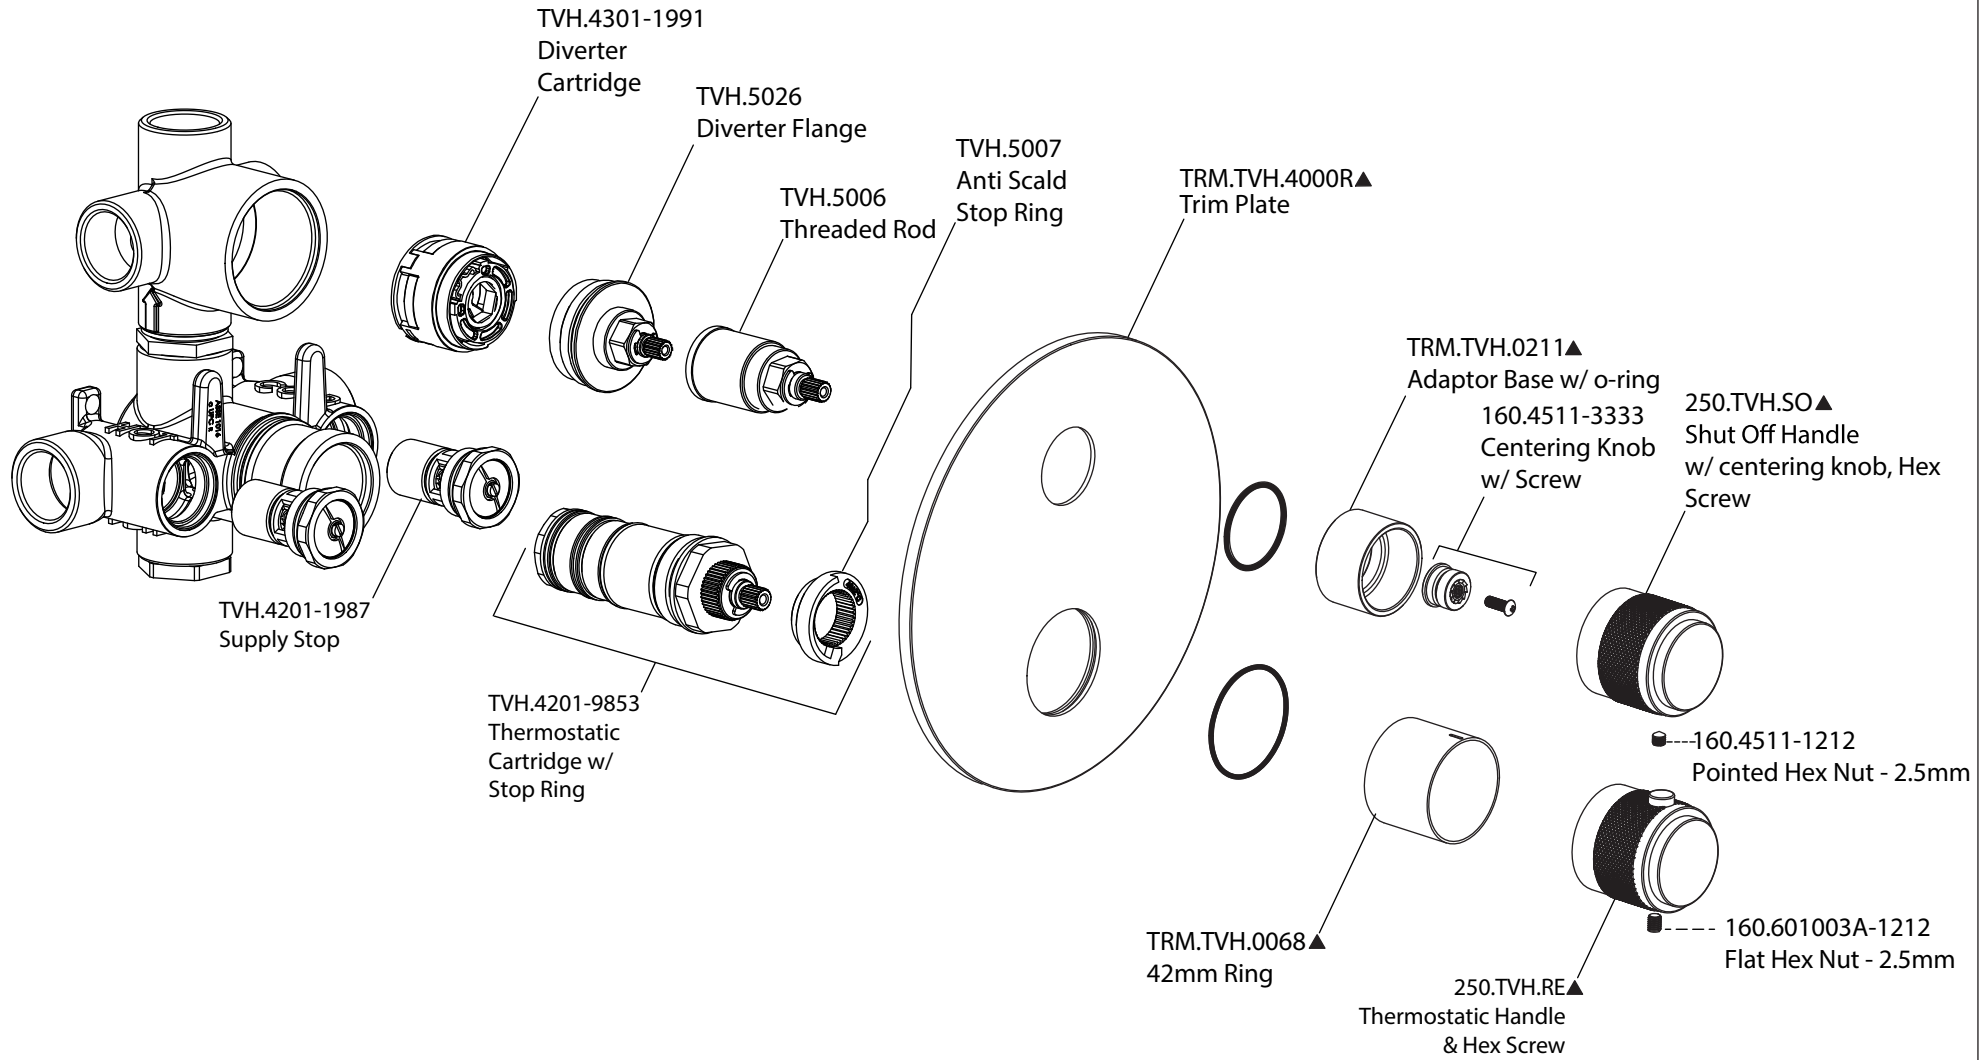

Product Parts Breakdown Using TVH.4301F Valve

Model No. 250.4301 **Ver 2.58**

Product Parts Breakdown Using TVH.4301 Valve

Model No. 250.4301

Ver 2.58