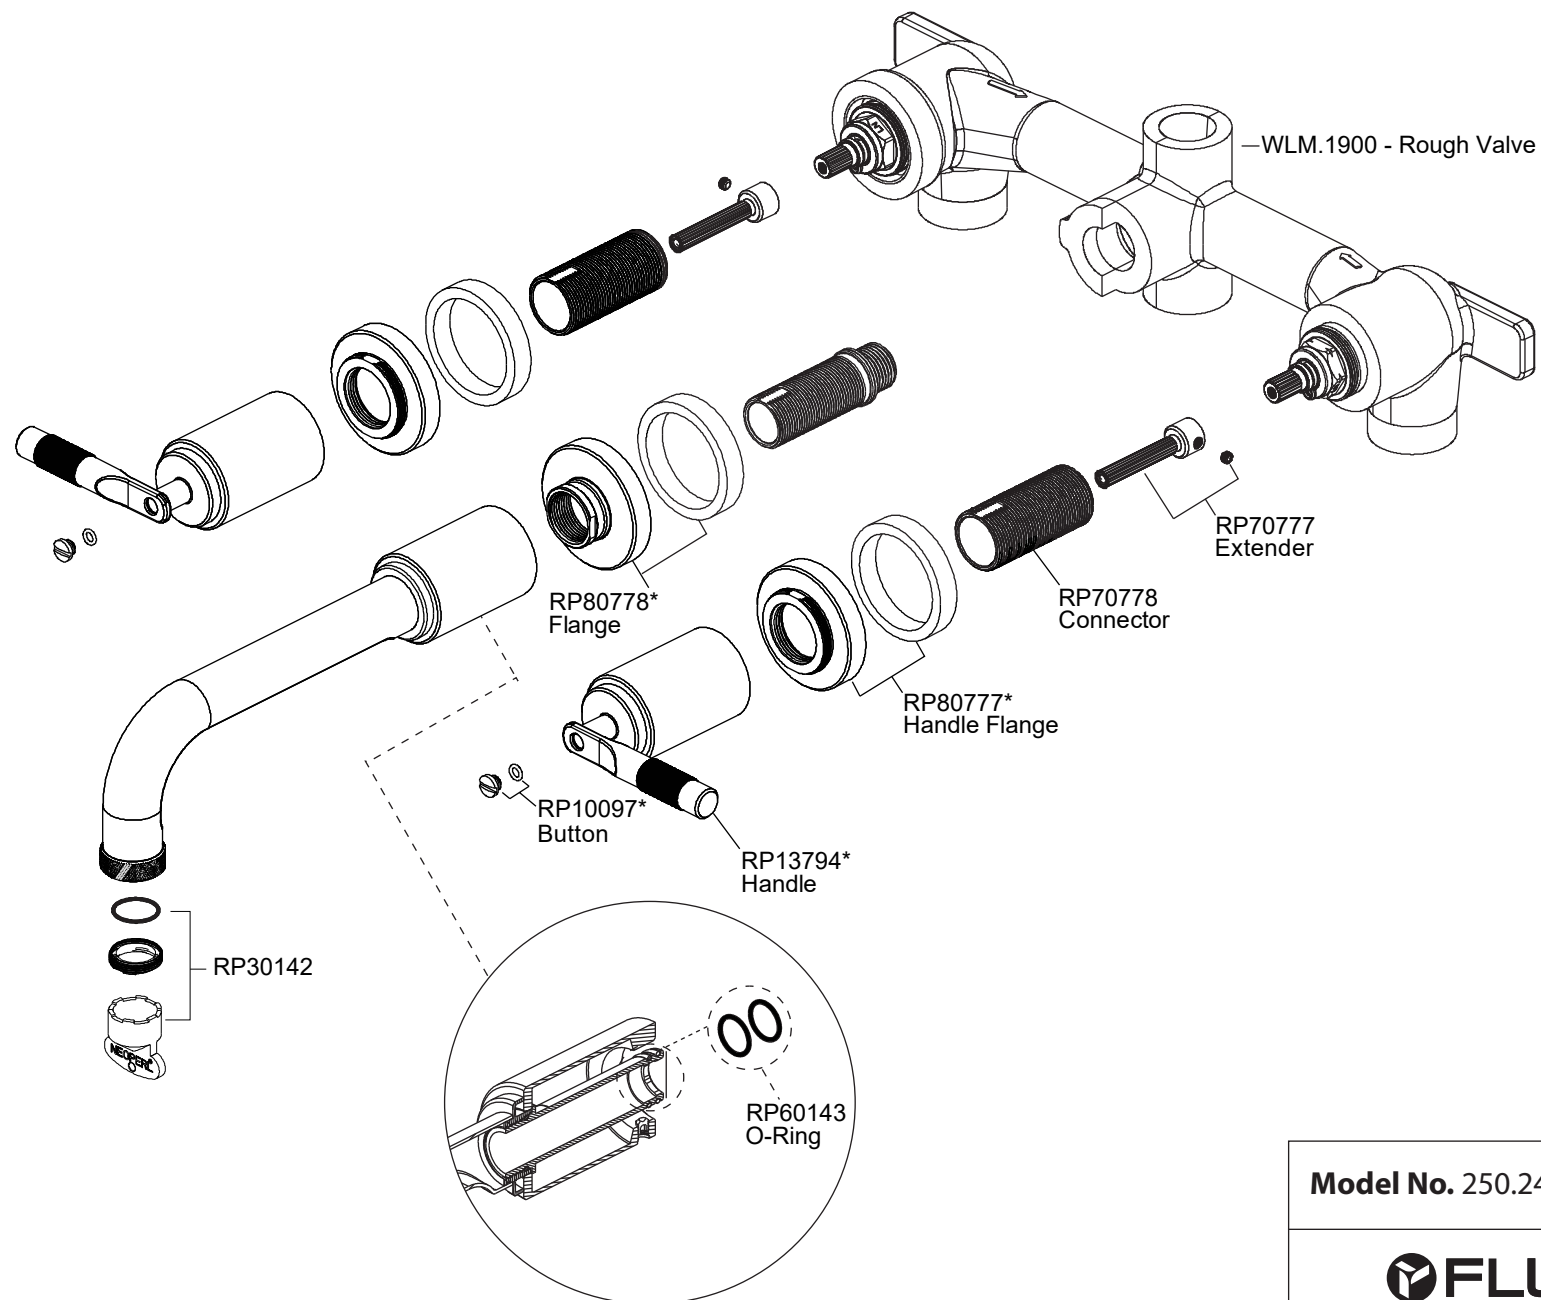

Product Parts Breakdown

Model No. 250.2450

Ver 2.54

FLUSSO
LUXURY PLUMBING FIXTURES