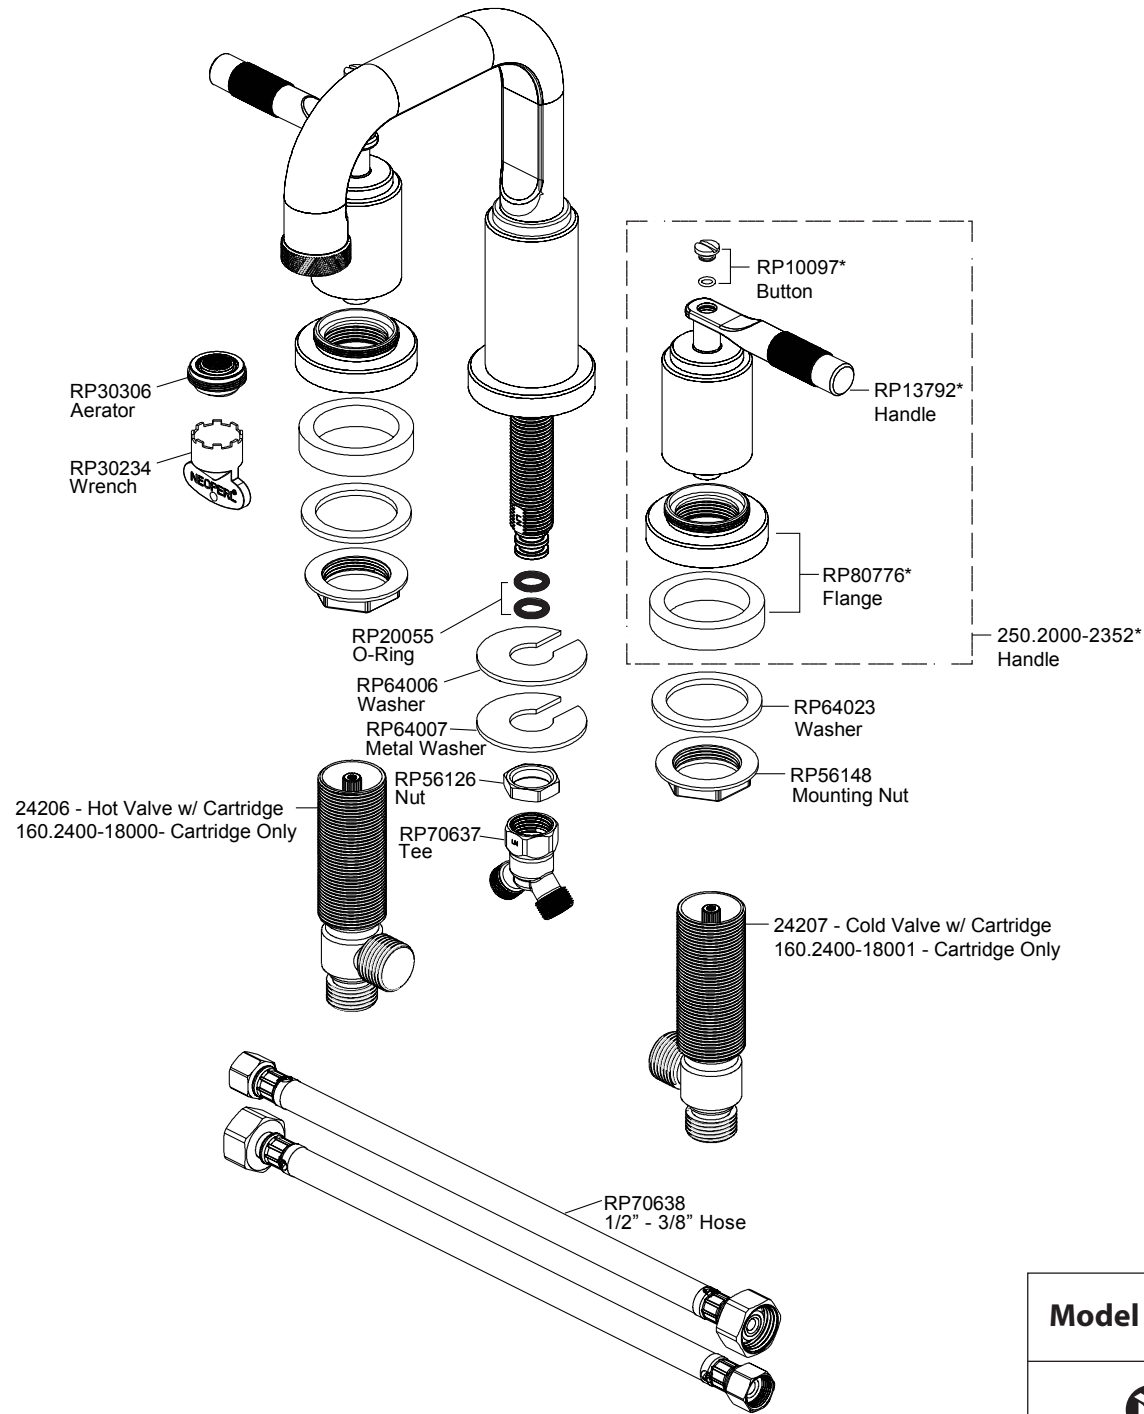

# Product Parts Breakdown

Model No. 250.2000

Ver 2.55

**FLUSSO**  
LUXURY PLUMBING FIXTURES