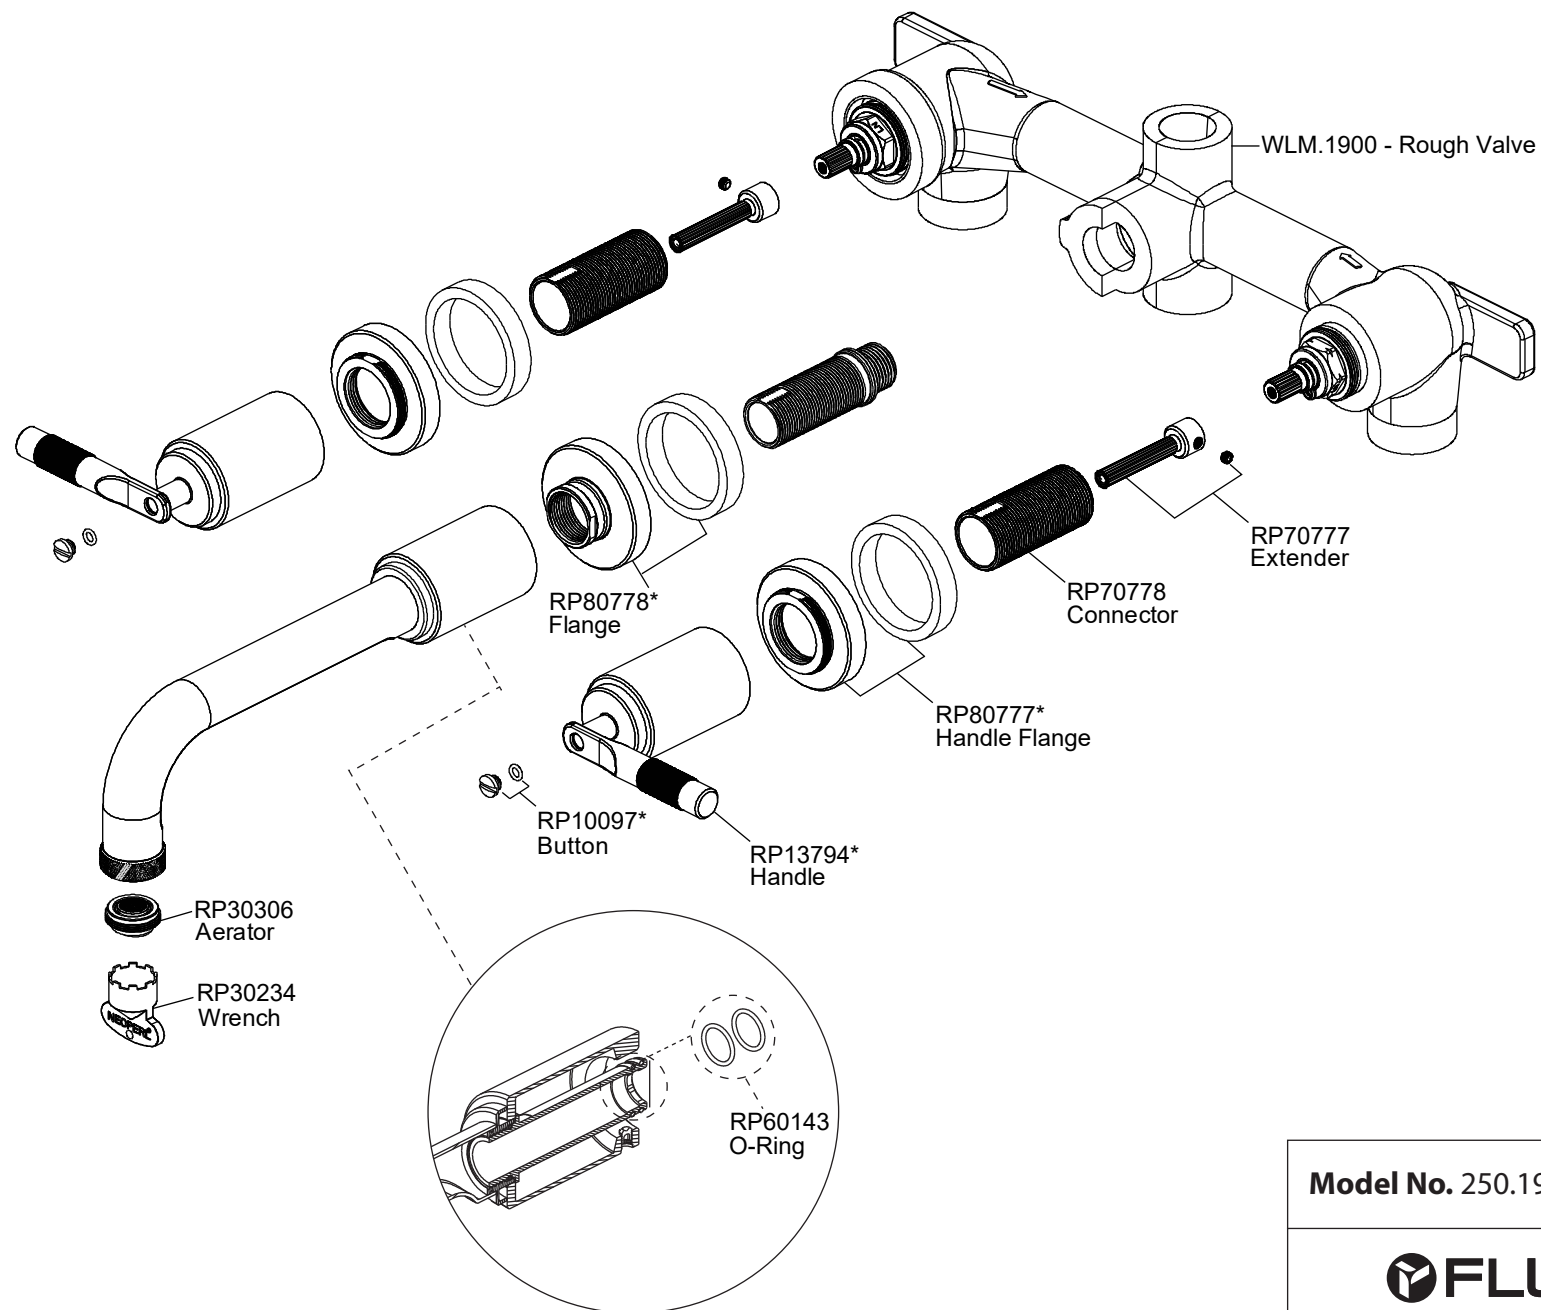

Product Parts Breakdown

Model No. 250.1950

Ver 2.55

FLUSSO
LUXURY PLUMBING FIXTURES