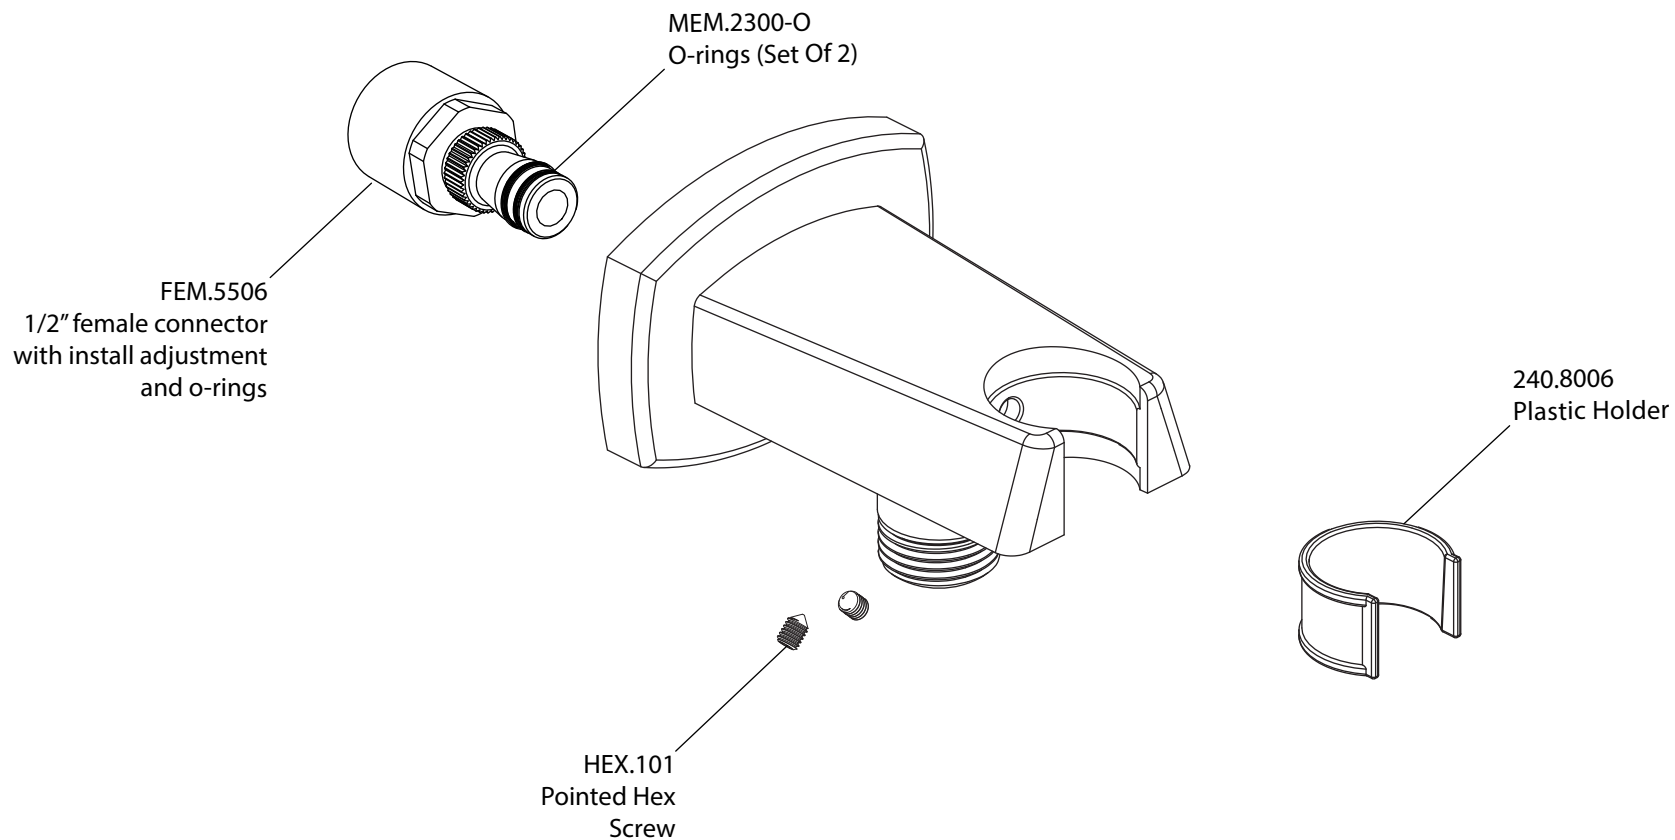

# Product Parts Breakdown

**Model No.** 240.8006

**Ver** 2.55

**FLUSSO**  
LUXURY PLUMBING FIXTURES