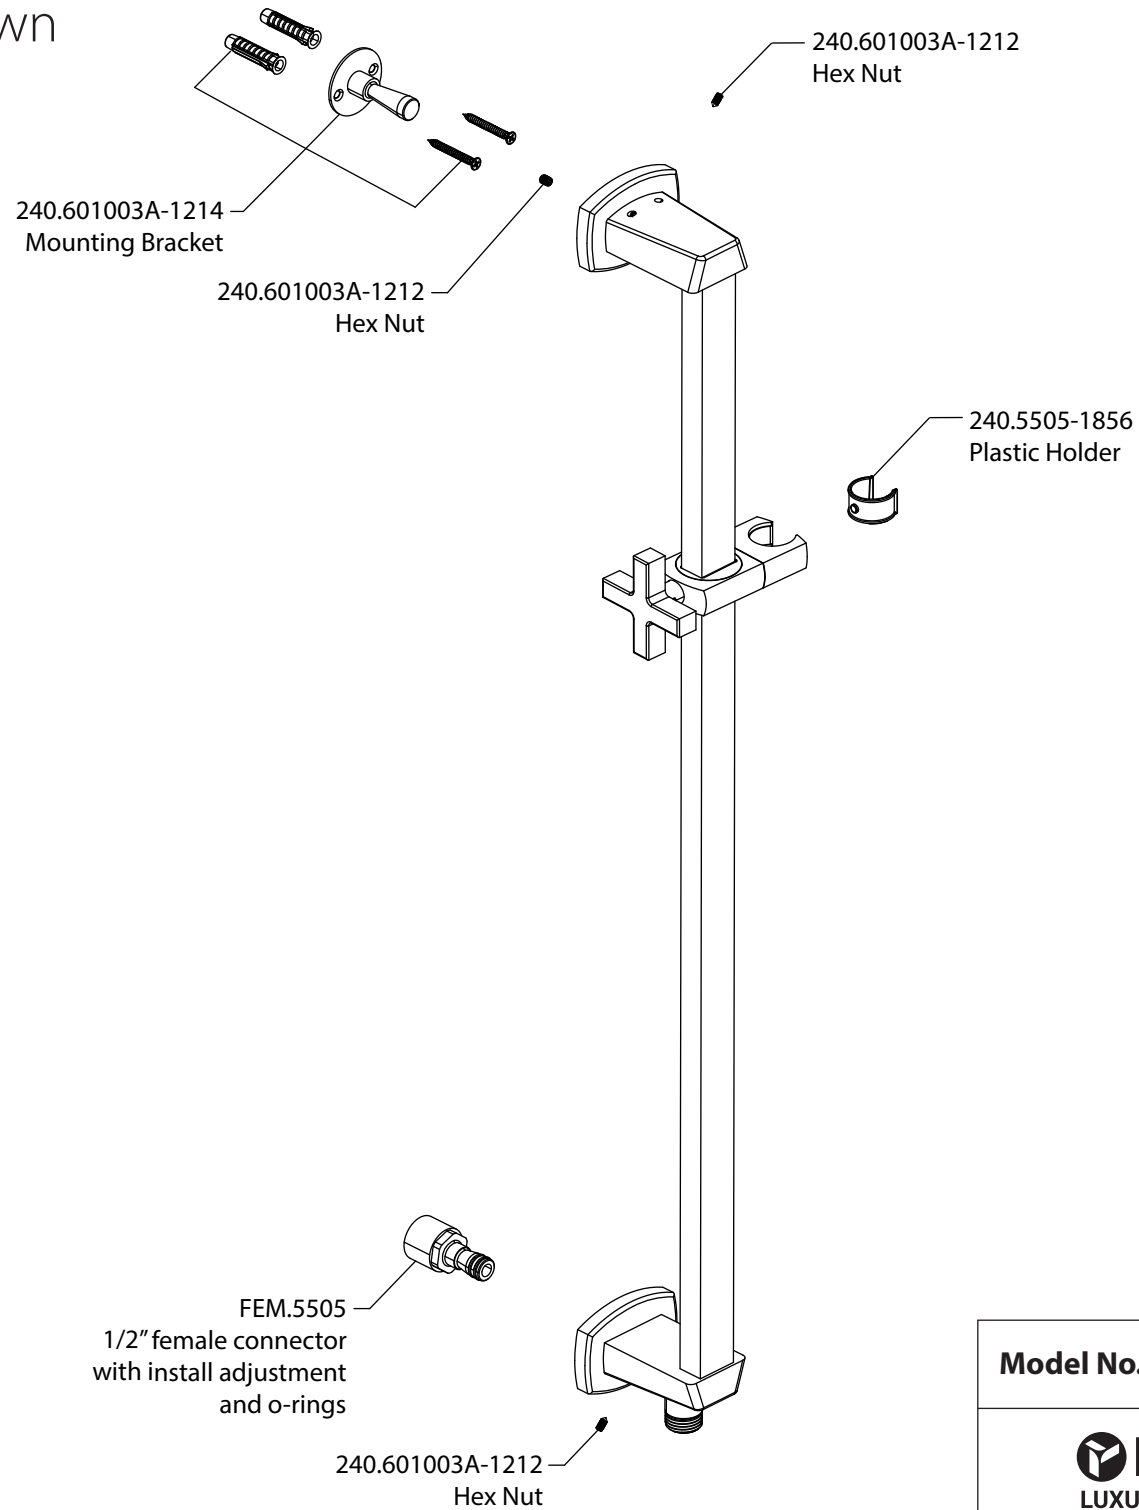

Product Parts Breakdown

▲ Specify Finish

Model No. 240.601005A Ver 2.55

FLUSSO
LUXURY PLUMBING FIXTURES