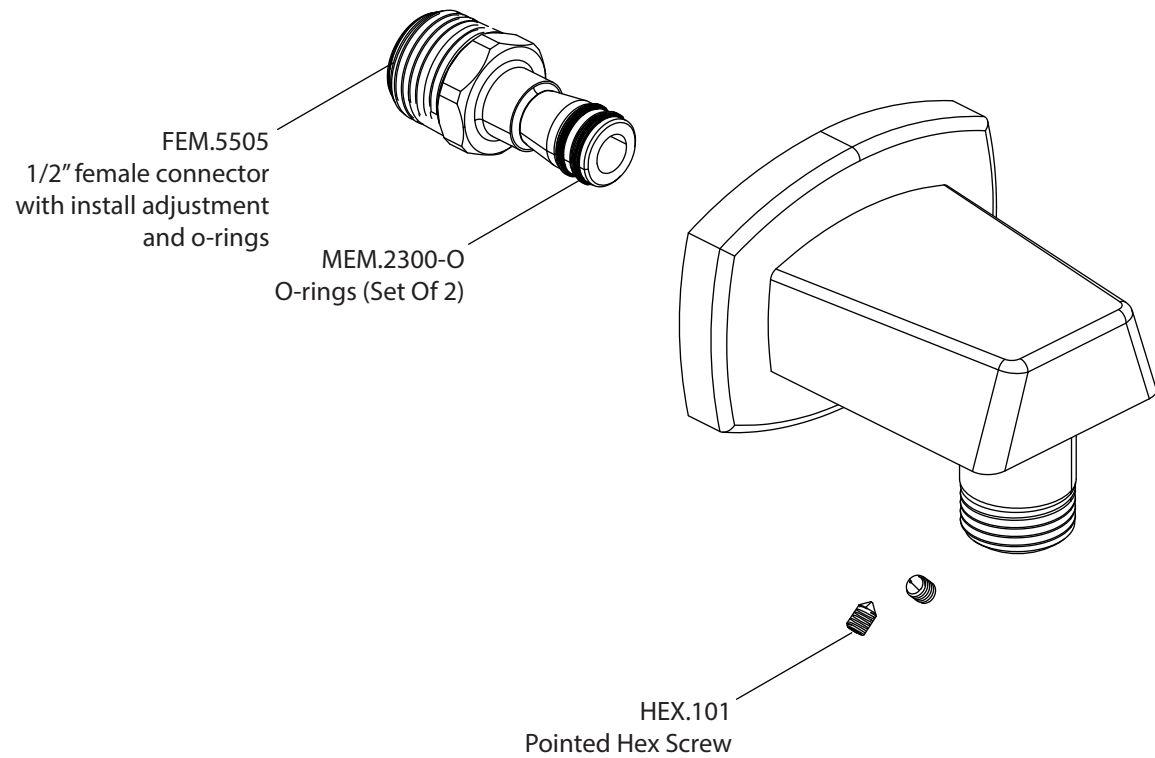

Product Parts Breakdown

Model No. 240.5505

Ver 2.54

FLUSSO
LUXURY PLUMBING FIXTURES