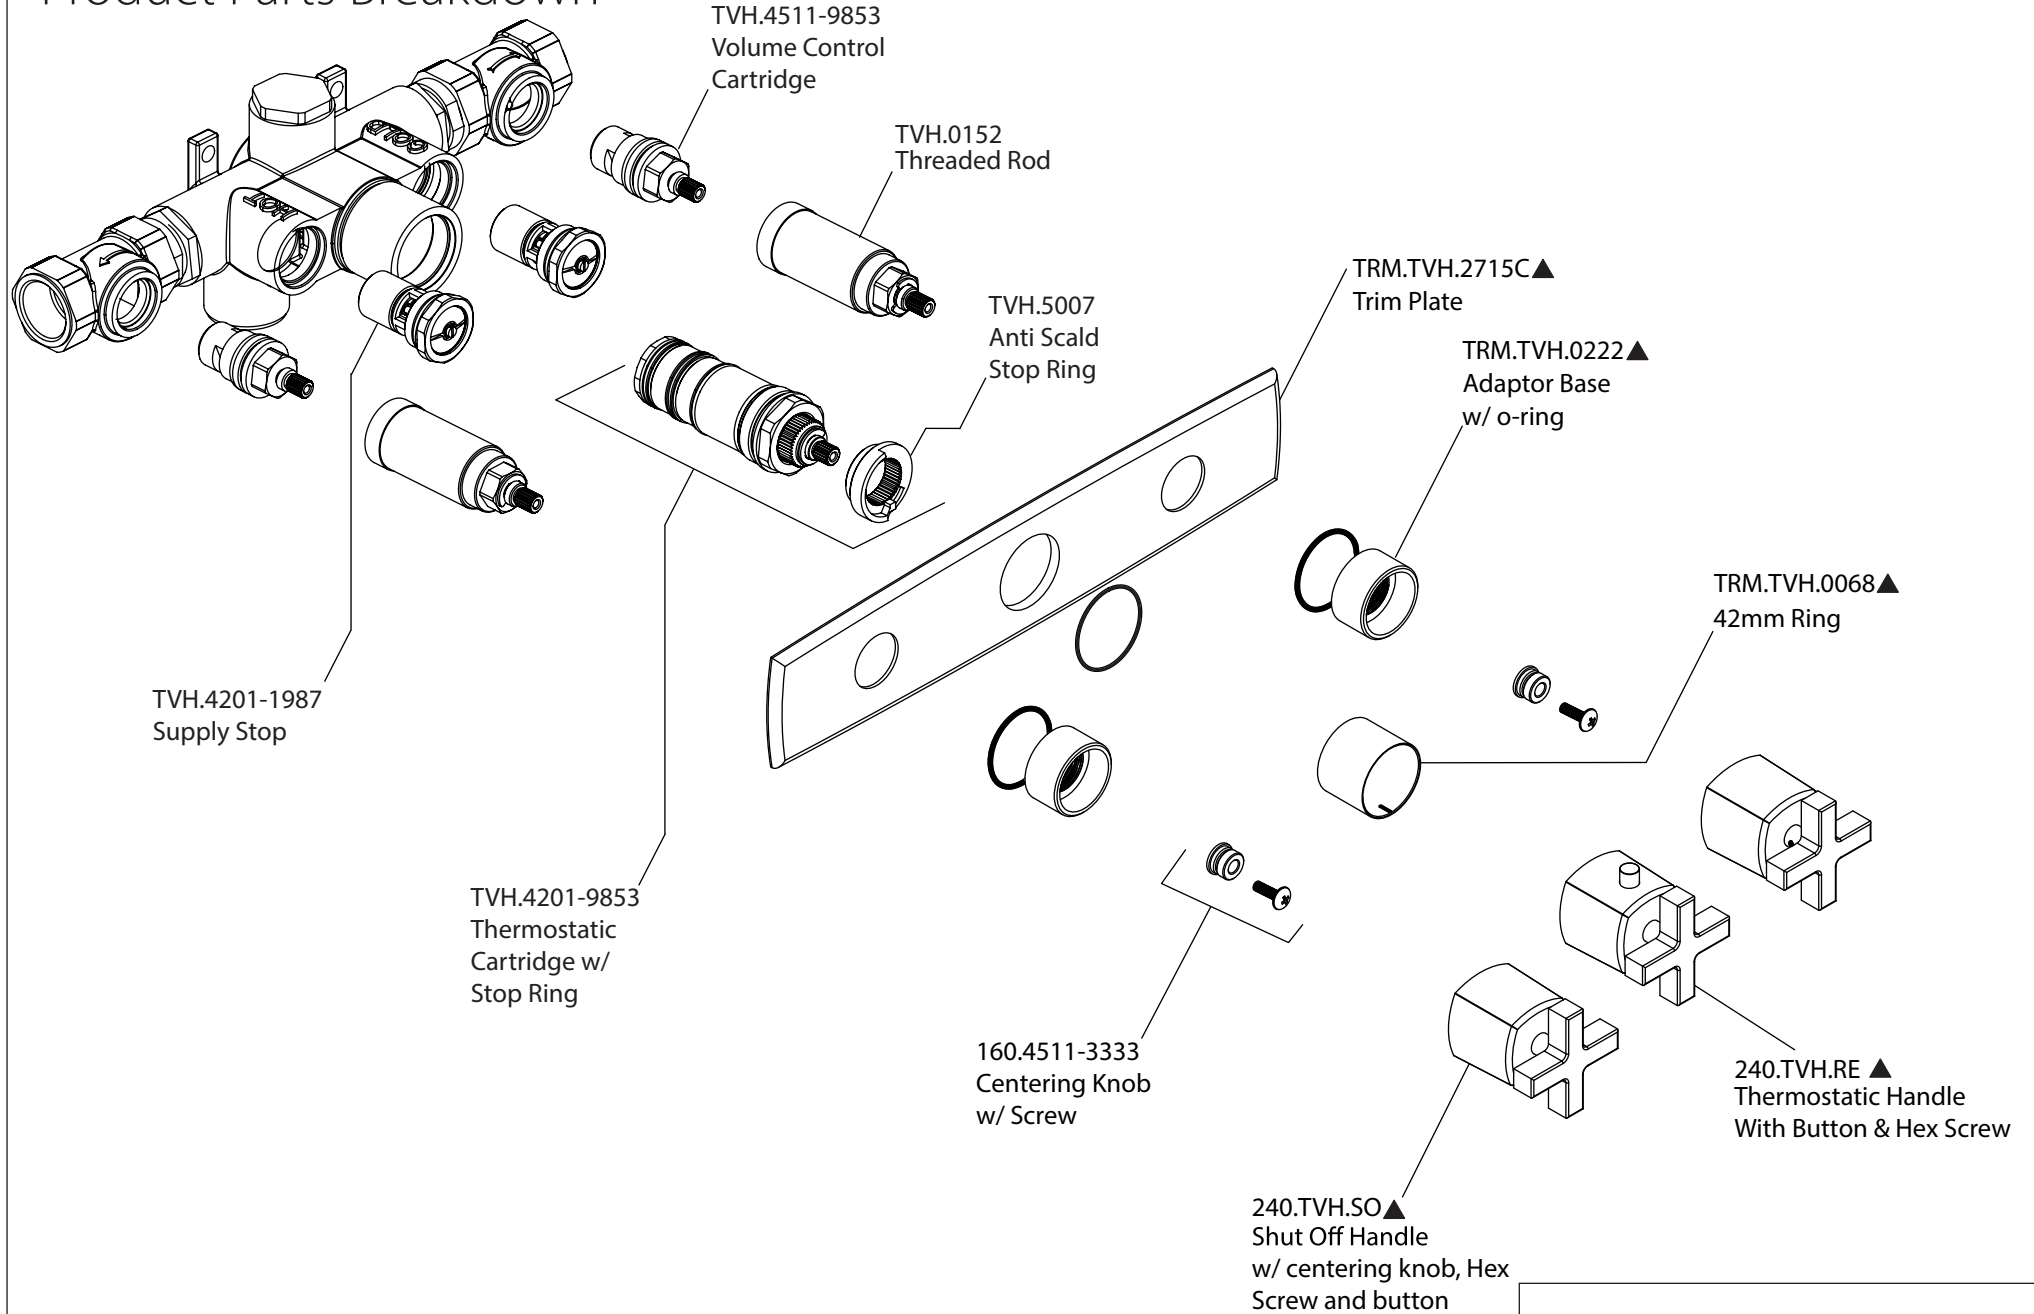

# Product Parts Breakdown

<b>Model No.</b> 240.2715	<b>Ver</b> 2.54
 <b>FLUSSO</b> LUXURY PLUMBING FIXTURES	