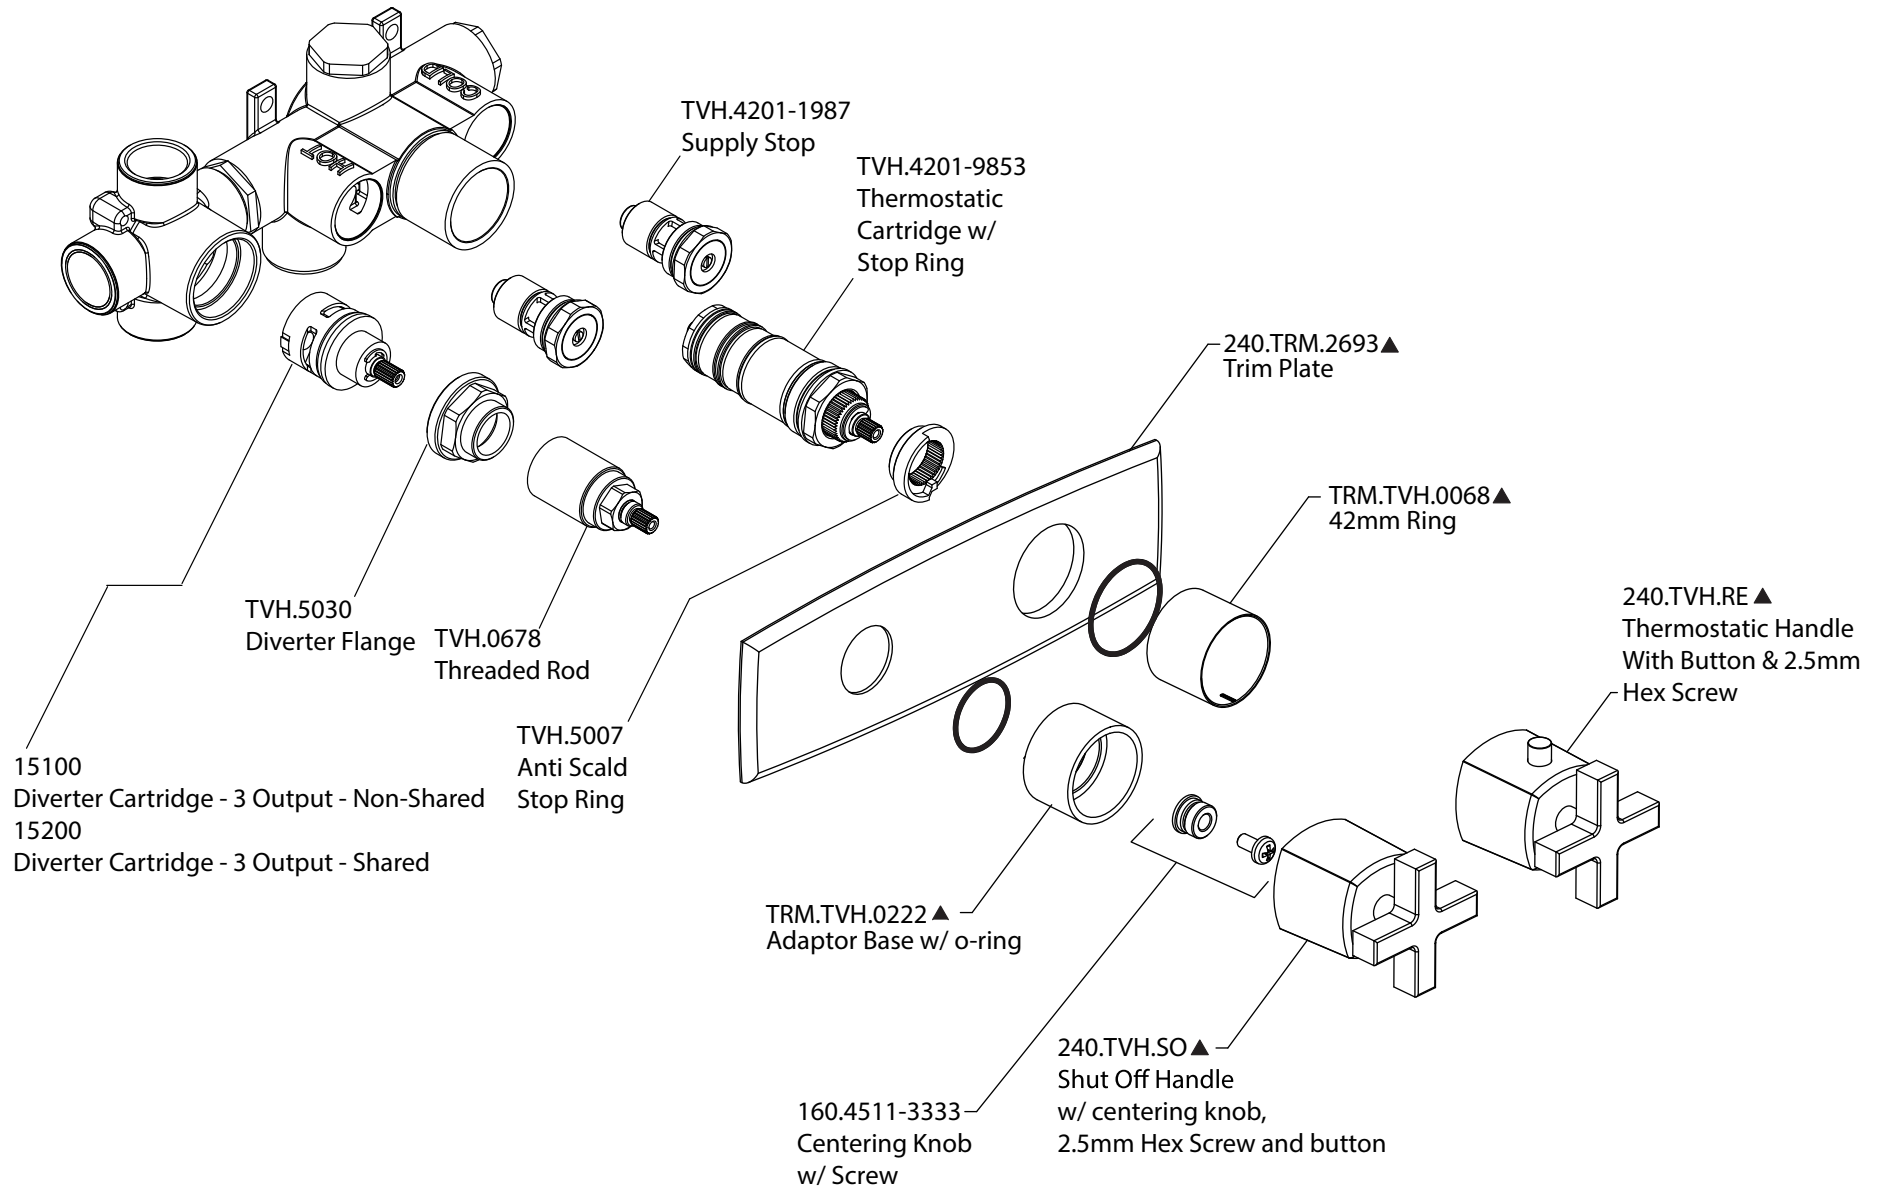

# Product Parts Breakdown

▲ Specify Finish

Model No. 240.2705

Ver 2.54

**FLUSSO**  
LUXURY PLUMBING FIXTURES