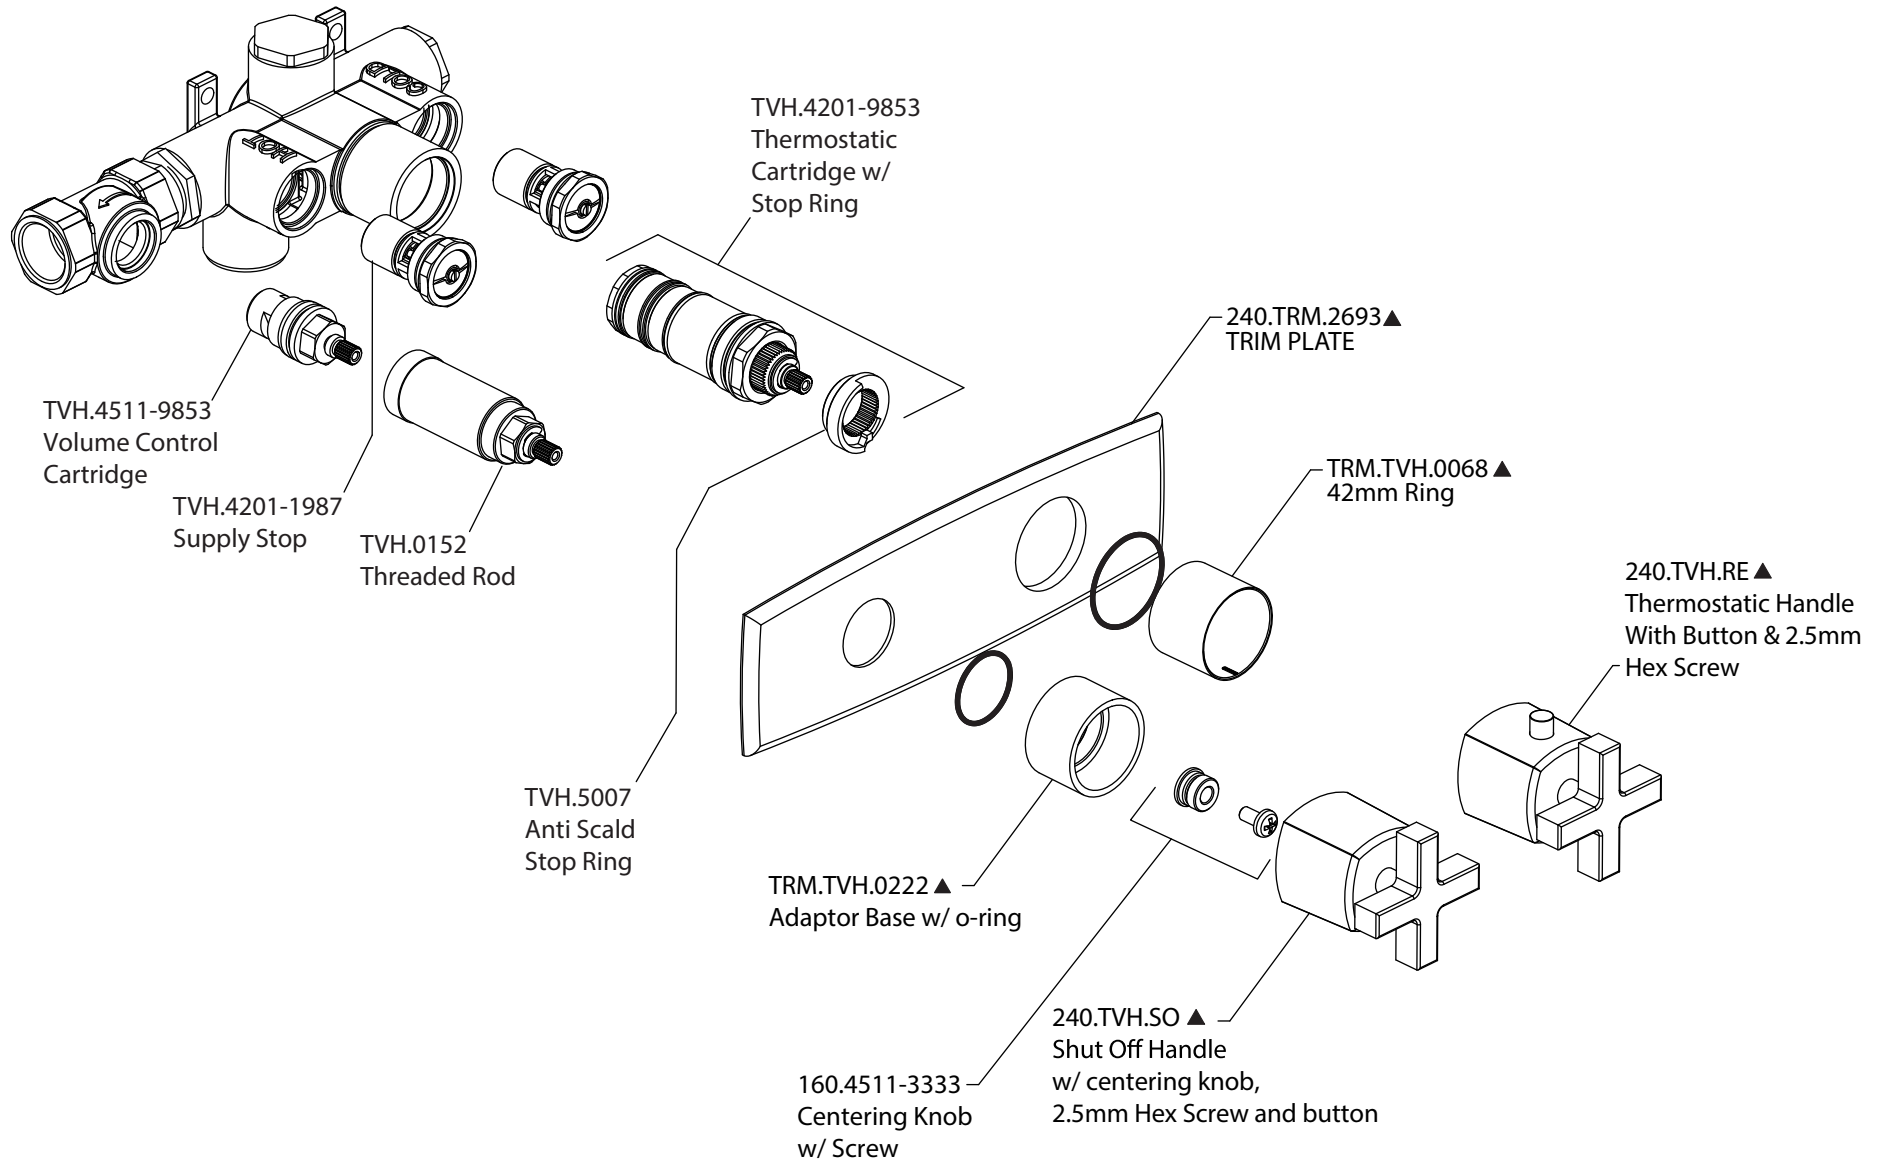

Product Parts Breakdown

▲ Specify Finish

Model No. 240.2693

Ver 2.54

FLUSSO
LUXURY PLUMBING FIXTURES