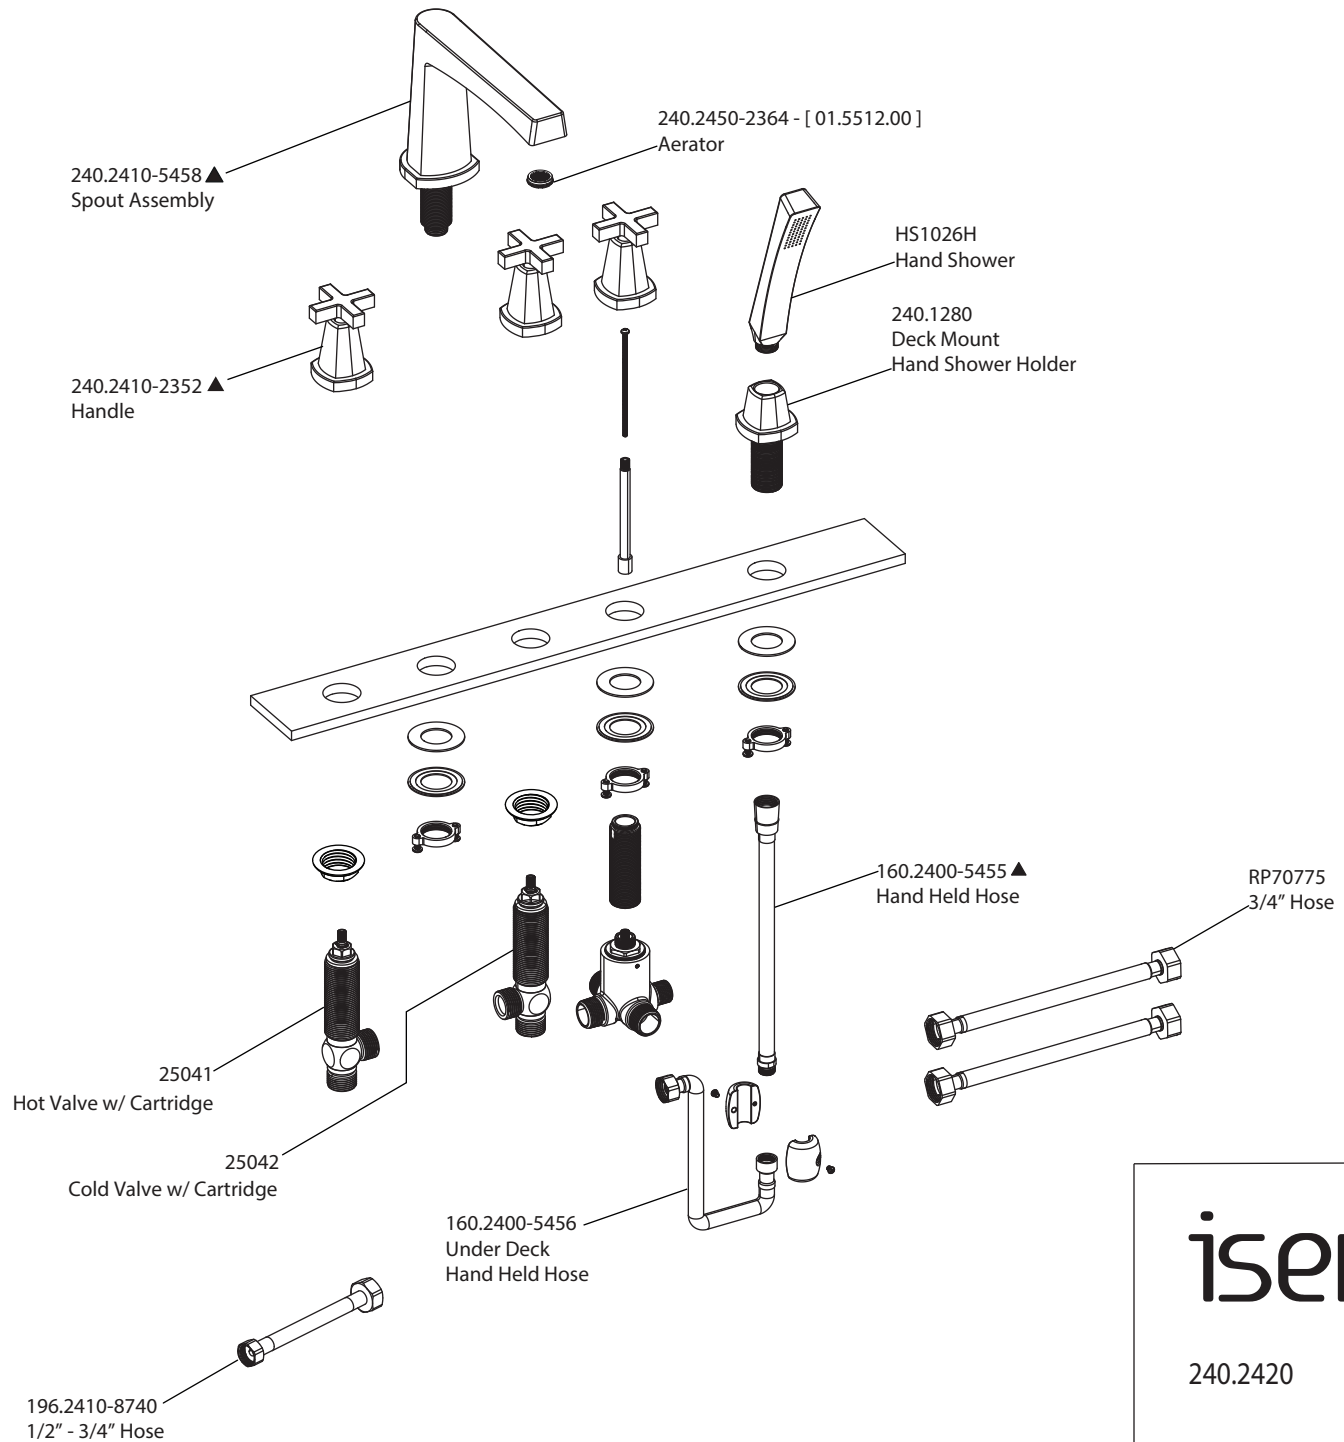

Product Parts Breakdown

isenberg
innovation+design

240.2420