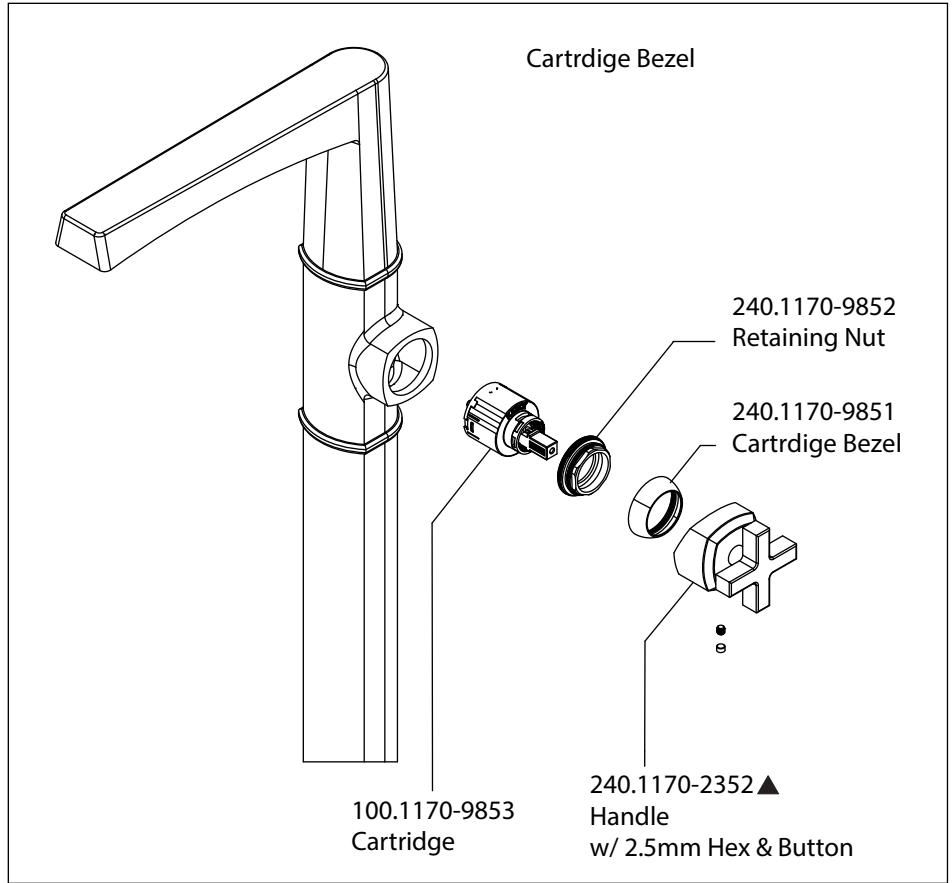

Product Parts Breakdown

Model No. 240.1170 **Ver 2.57**