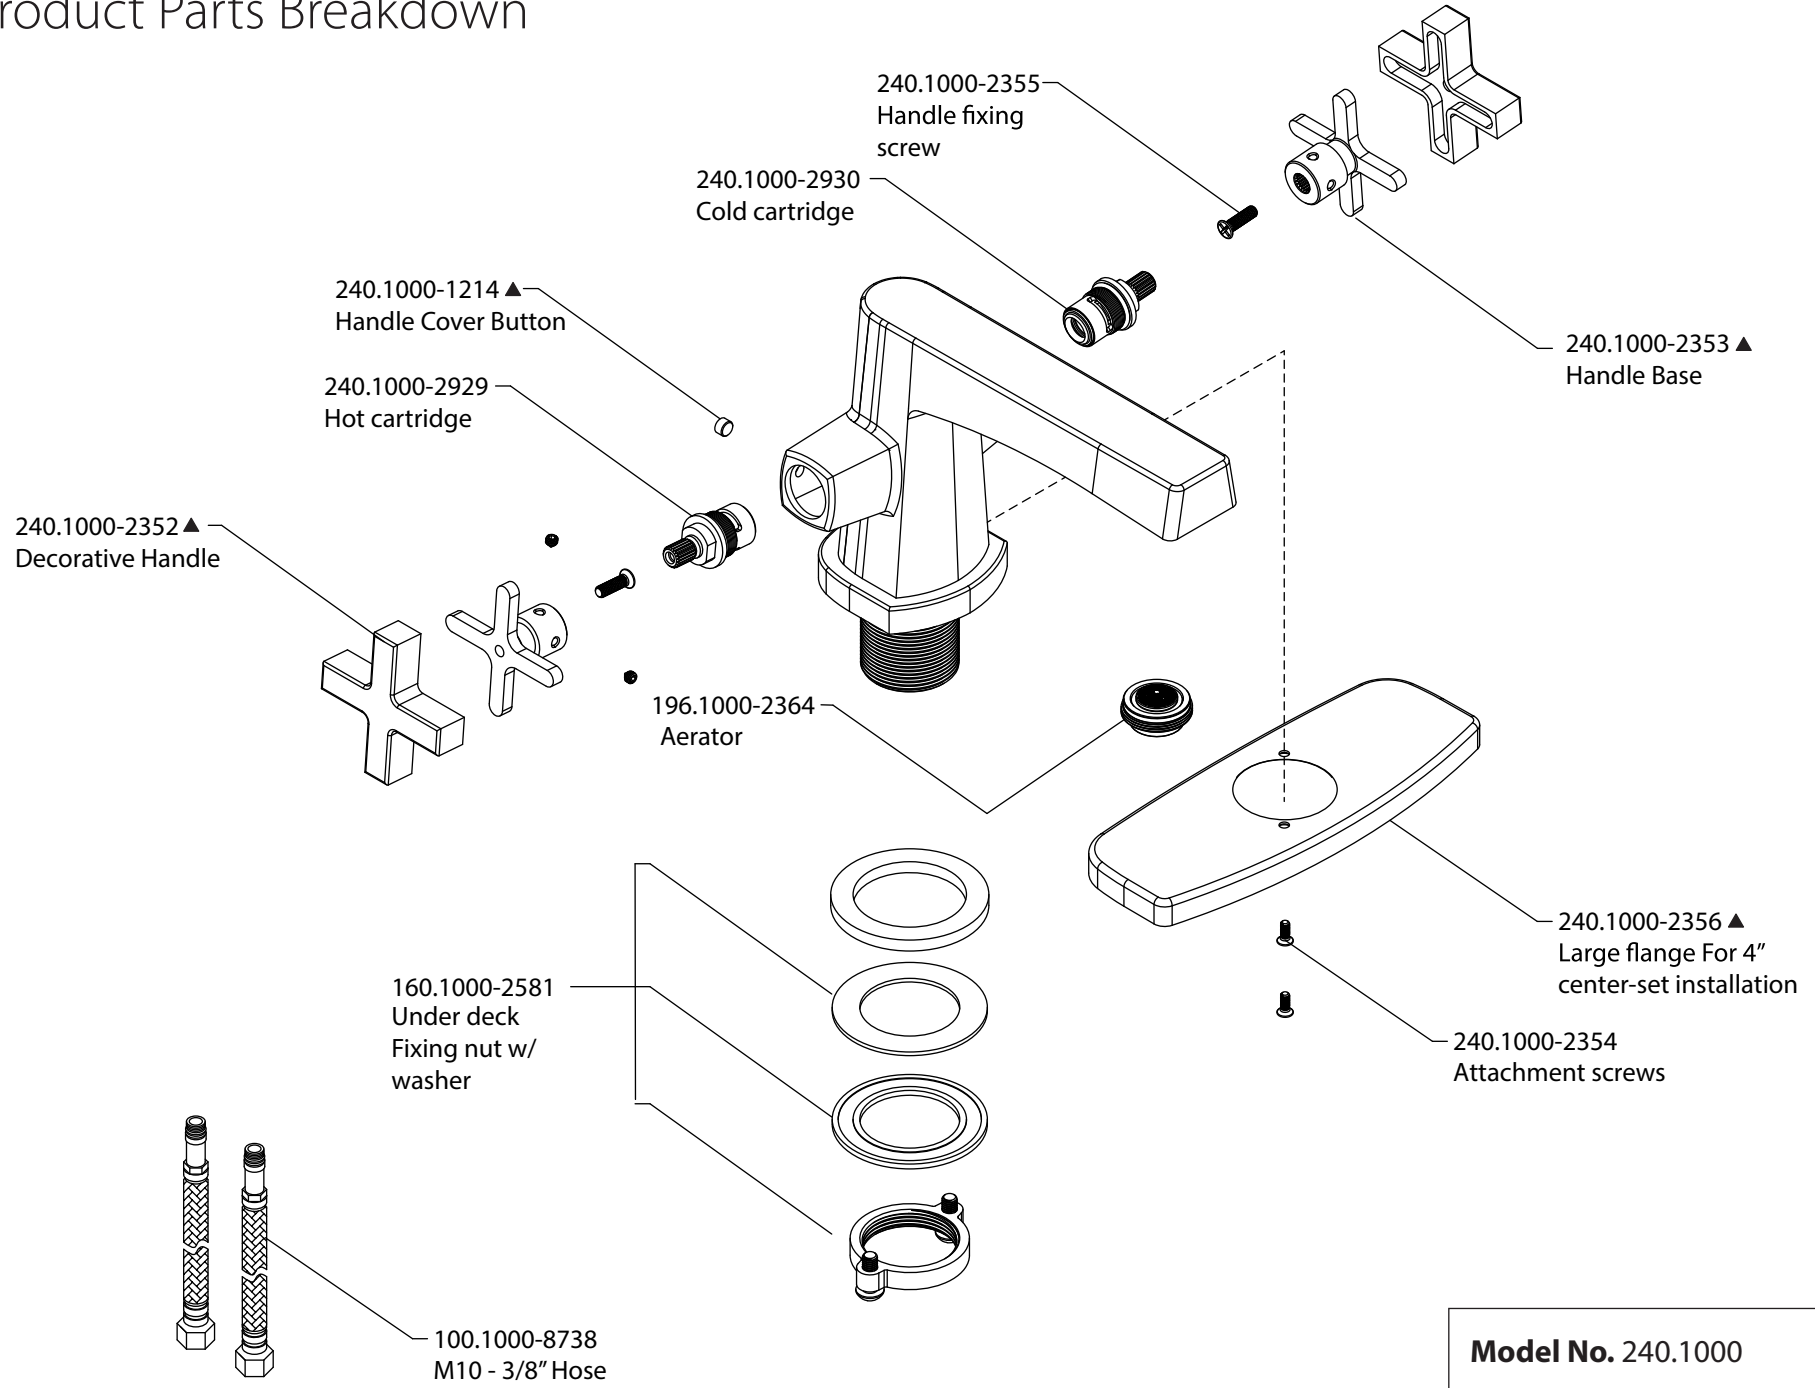

Product Parts Breakdown

Model No. 240.1000	Ver 2.54
 FLUSSO LUXURY PLUMBING FIXTURES	