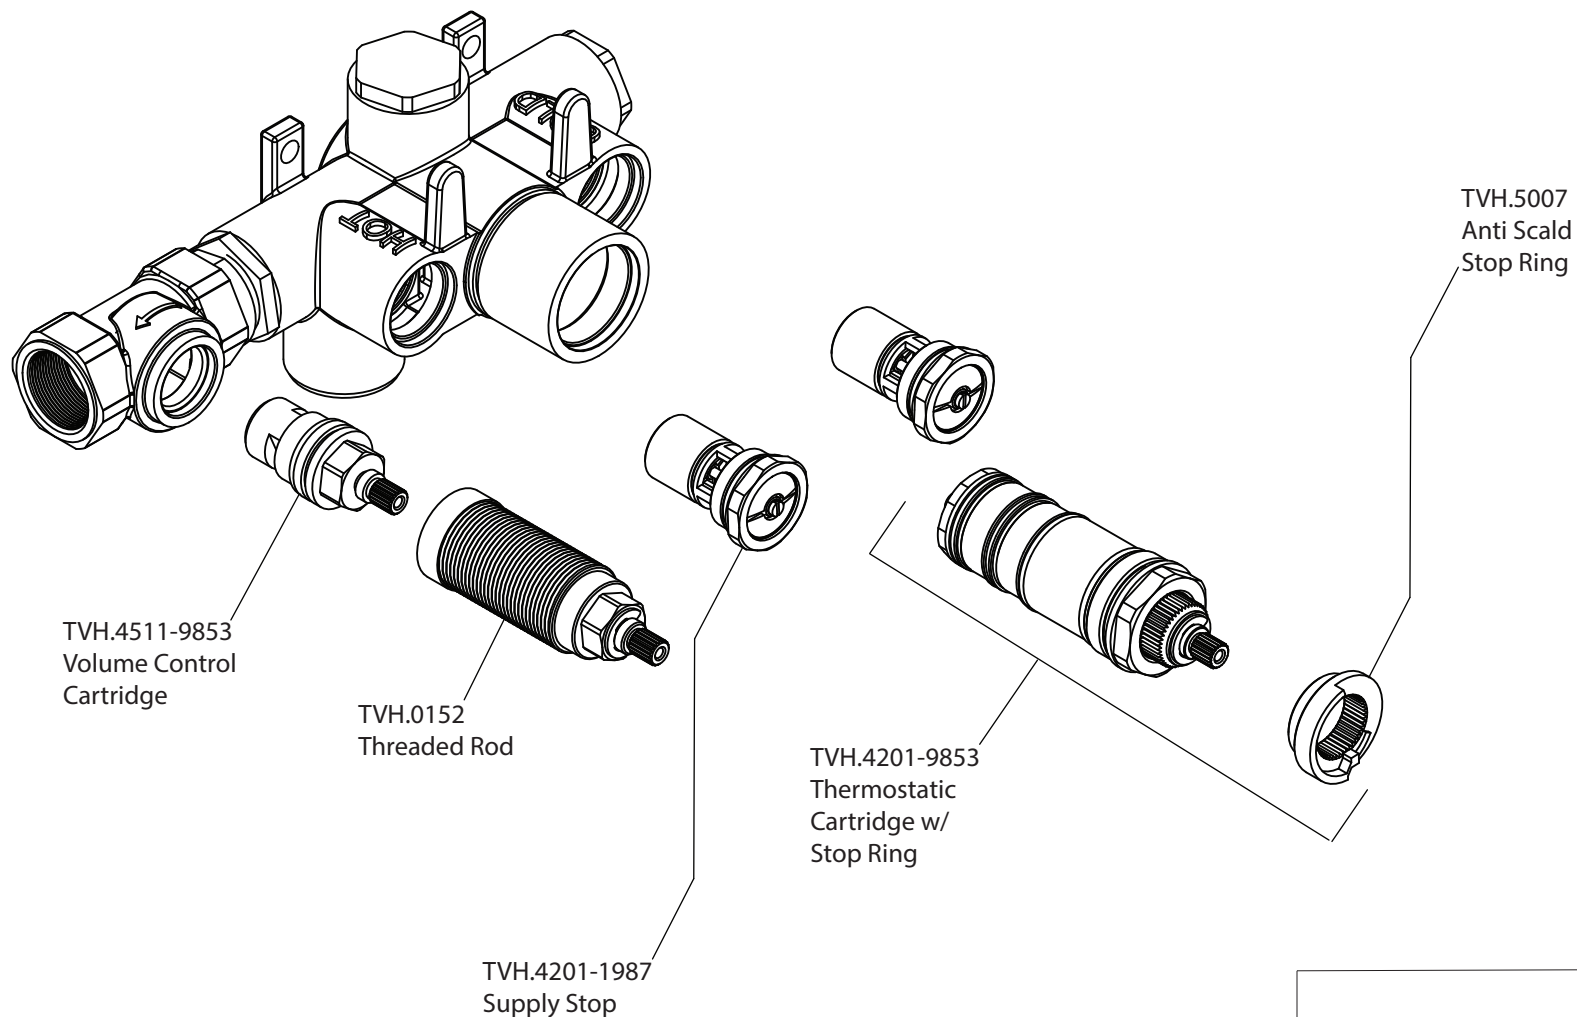

Product Parts Breakdown

▲ Specify Finish

RHW.7C ▲
Shower Arm
& Shower Head

230.4000VT
Shower Trim: 230.4000VT
Valve: TVH.2693

isenberg
innovation+design

230.7000

Product Parts Breakdown

▲ Specify Finish

RHW.7C ▲
Shower Arm
& Shower Head

isenberg
innovation+design

RHW.7C

Ver 2.53

Product Parts Breakdown

isenberg
innovation+design

230.4000VT

Product Parts Breakdown