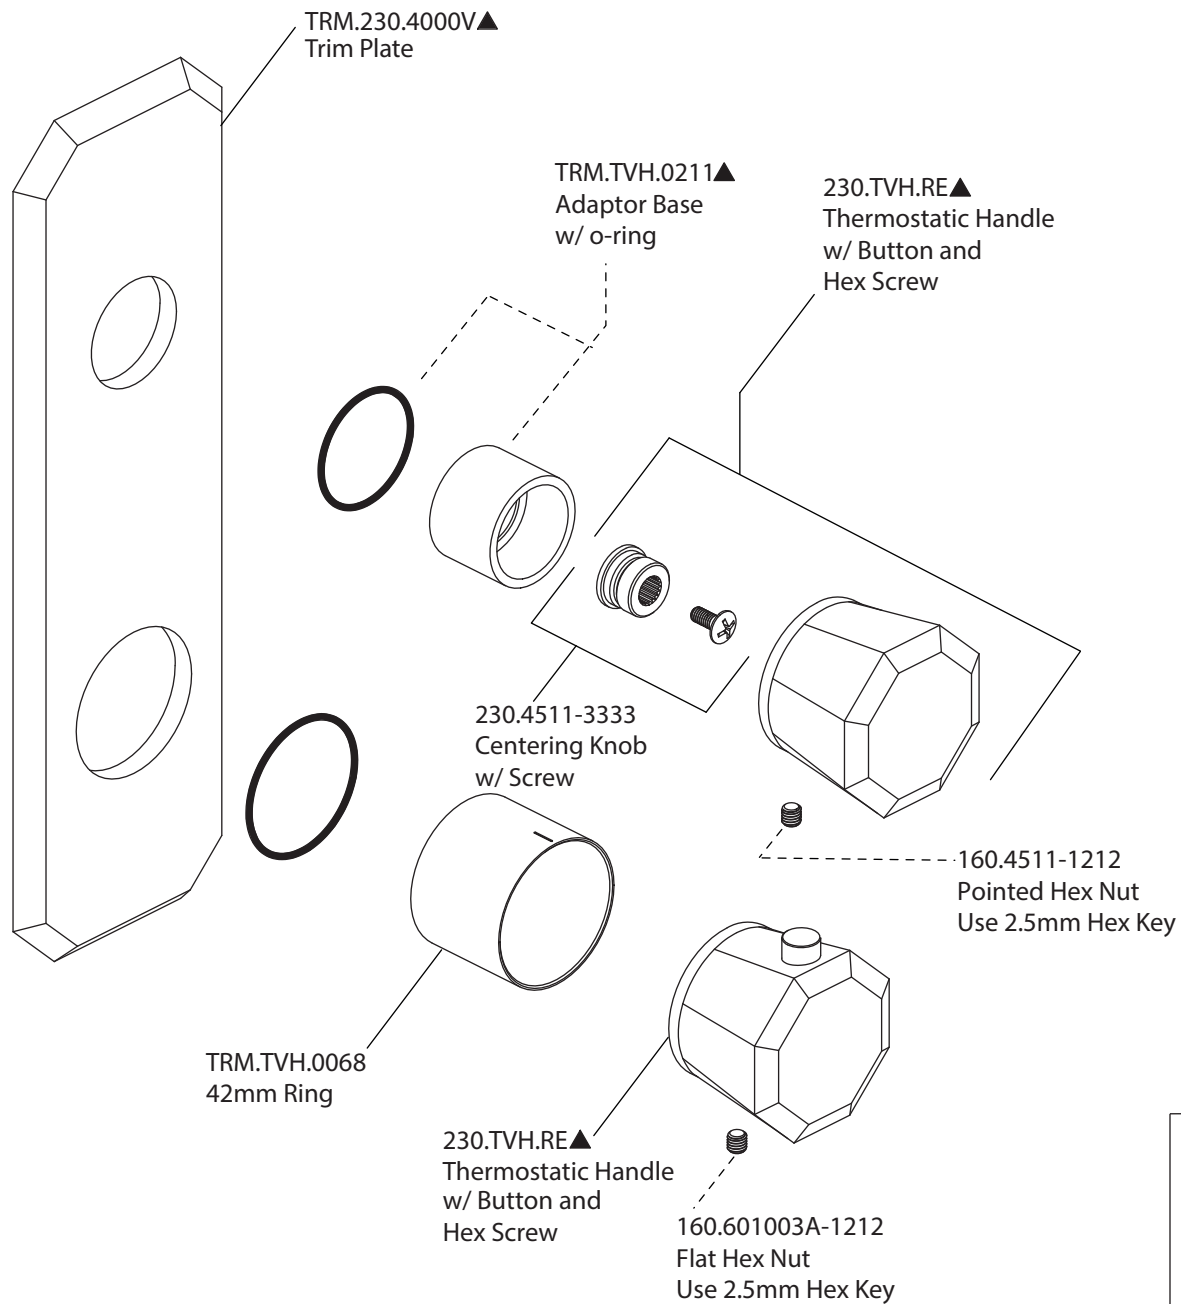

Product Parts Breakdown

▲ Specify Finish

RHW.7C ▲
Shower Arm
& Shower Head

230.4000VT
Shower Trim: 230.4000VT
Valve: TVH.2693

isenberg
innovation+design

230.7000

Product Parts Breakdown

▲ Specify Finish

RHW.7C ▲
Shower Arm
& Shower Head

isenberg
innovation+design

RHW.7C

Ver 2.53

Product Parts Breakdown

isenberg
innovation+design

230.4000VT

Product Parts Breakdown