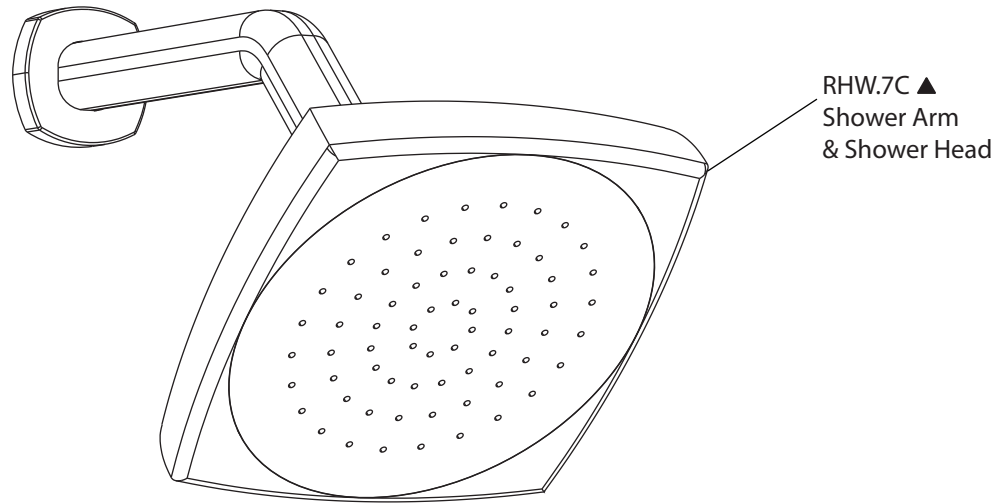

Product Parts Breakdown

▲ Specify Finish

RHW.7C ▲
Shower Arm
& Shower Head

230.4000VT
Shower Trim: 230.4000VT
Valve: TVH.2693

isenberg
innovation+design

230.7000

Product Parts Breakdown

▲ Specify Finish

RHW.7C ▲
Shower Arm
& Shower Head

isenberg
innovation+design

RHW.7C

Ver 2.53

Product Parts Breakdown

isenberg
innovation+design

230.4000VT

Product Parts Breakdown