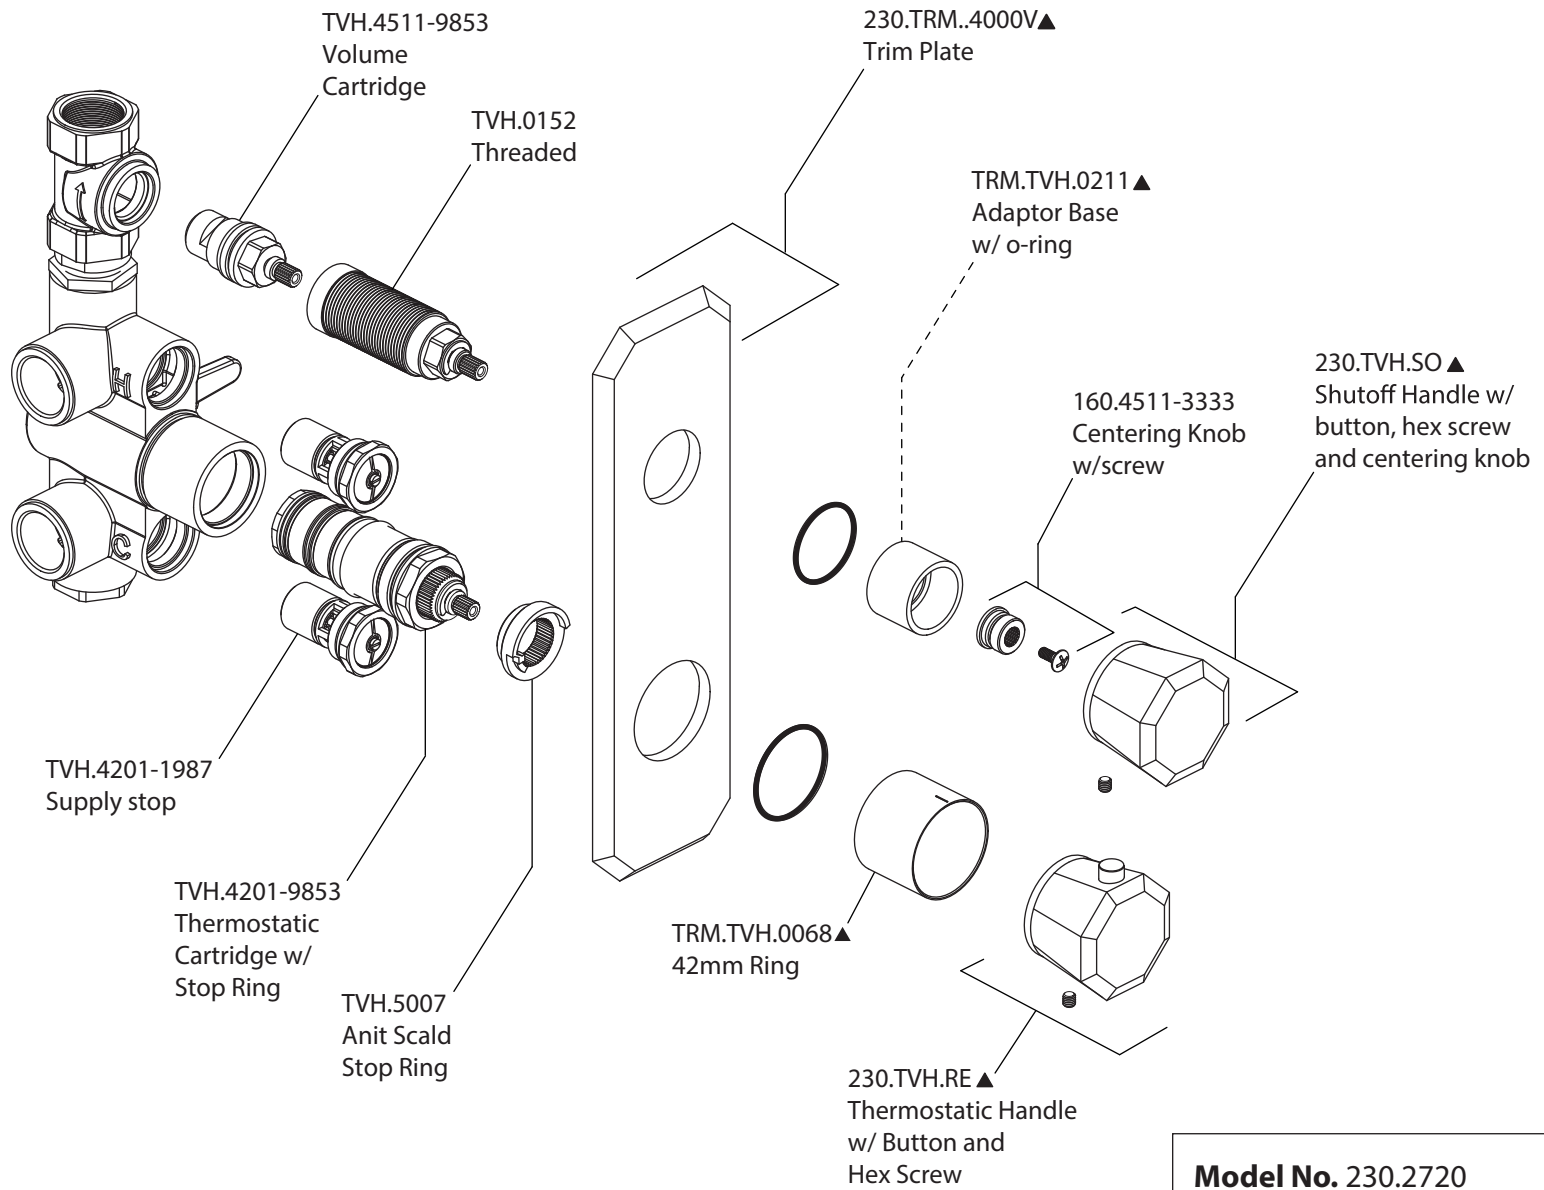

# Product Parts Breakdown

▲Specify Finish

Model No. 230.2720

Ver 2.54

**FLUSSO**  
LUXURY PLUMBING FIXTURES