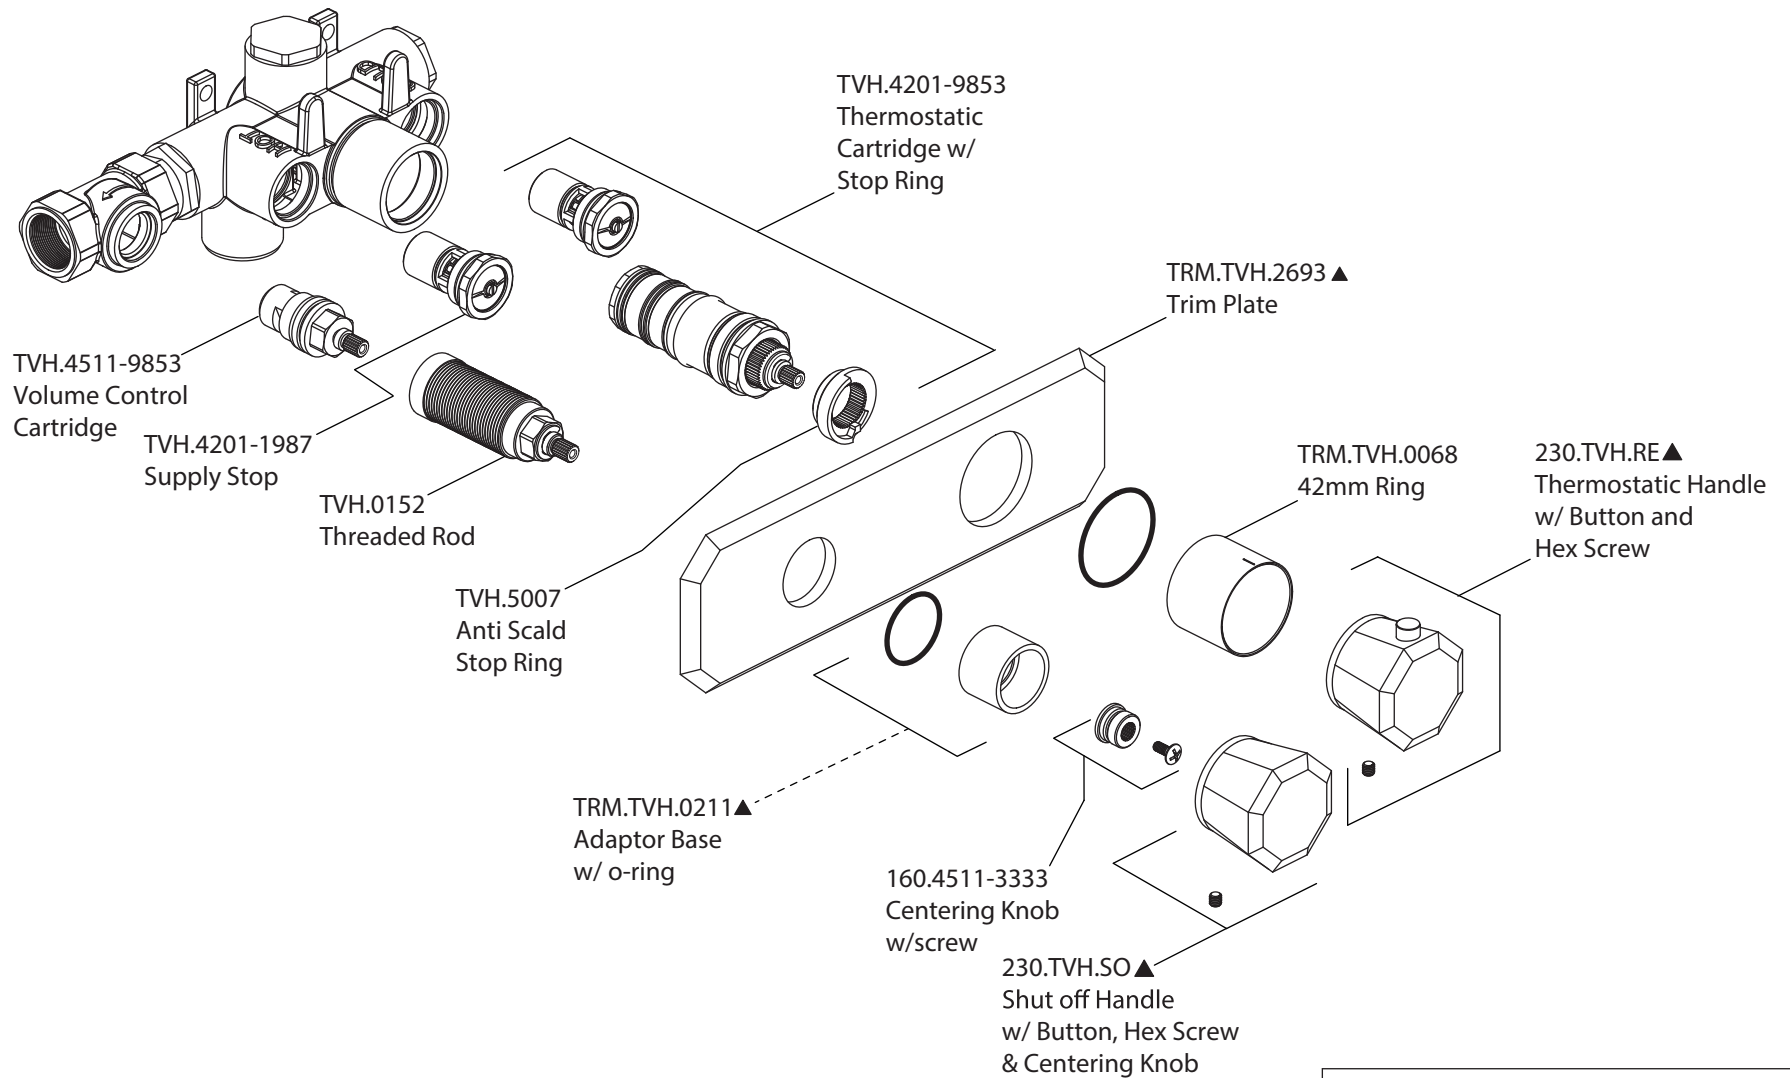

Product Parts Breakdown

▲ Specify Finish

Model No. 230.2693

Ver 2.55

FLUSSO
LUXURY PLUMBING FIXTURES