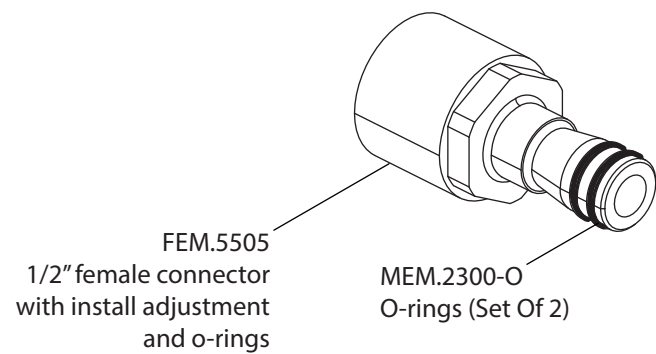

Product Parts Breakdown

Model No. 196.5505

Ver 2.53

 **FLUSSO**
LUXURY PLUMBING FIXTURES