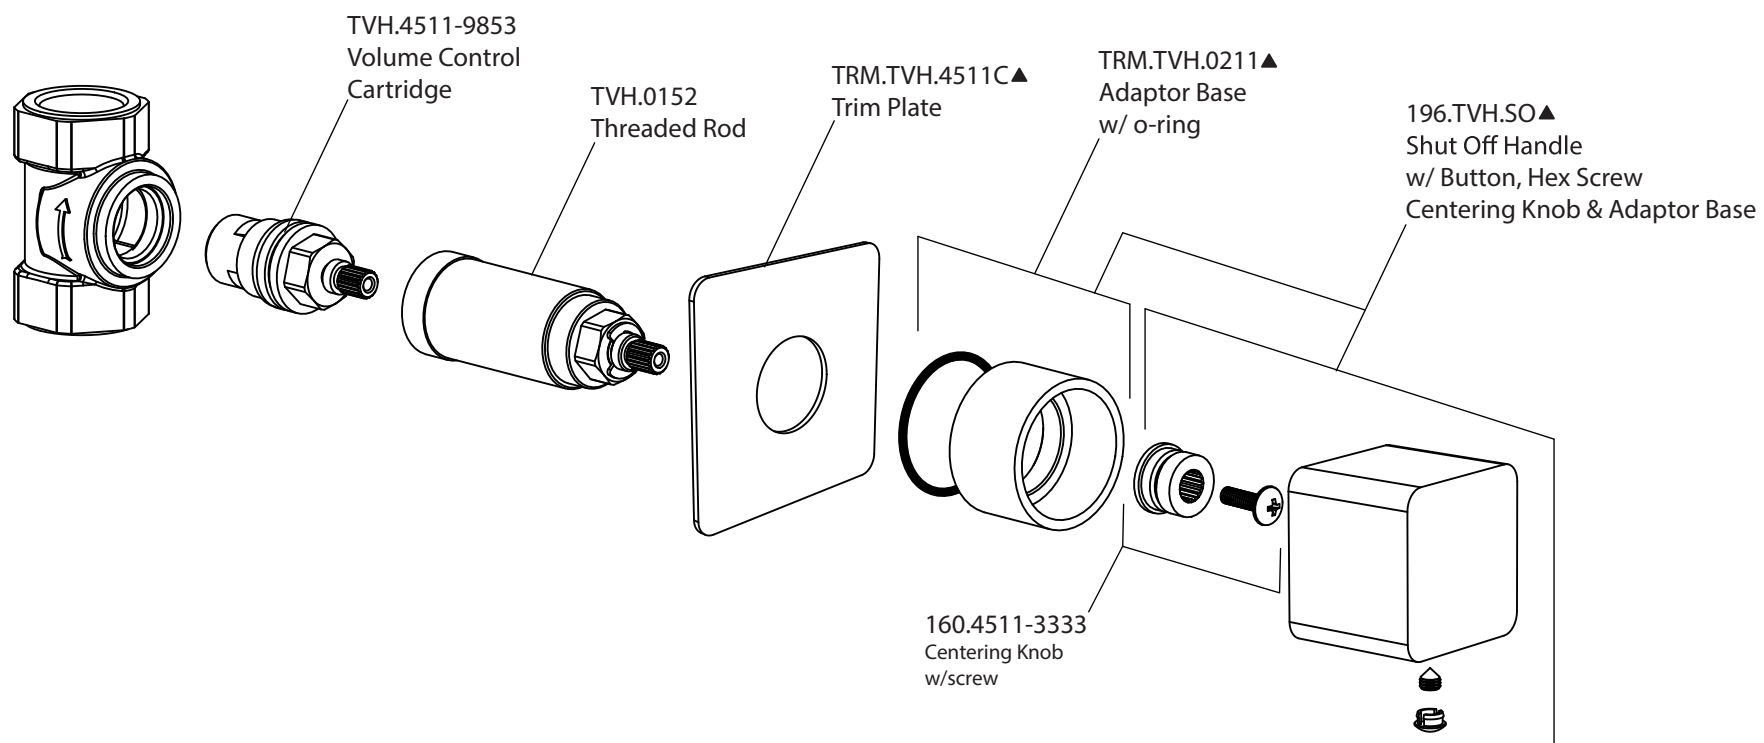

Product Parts Breakdown

▲ Specify Finish

Model No. 196.4511

Ver 2.54

FLUSSO
LUXURY PLUMBING FIXTURES