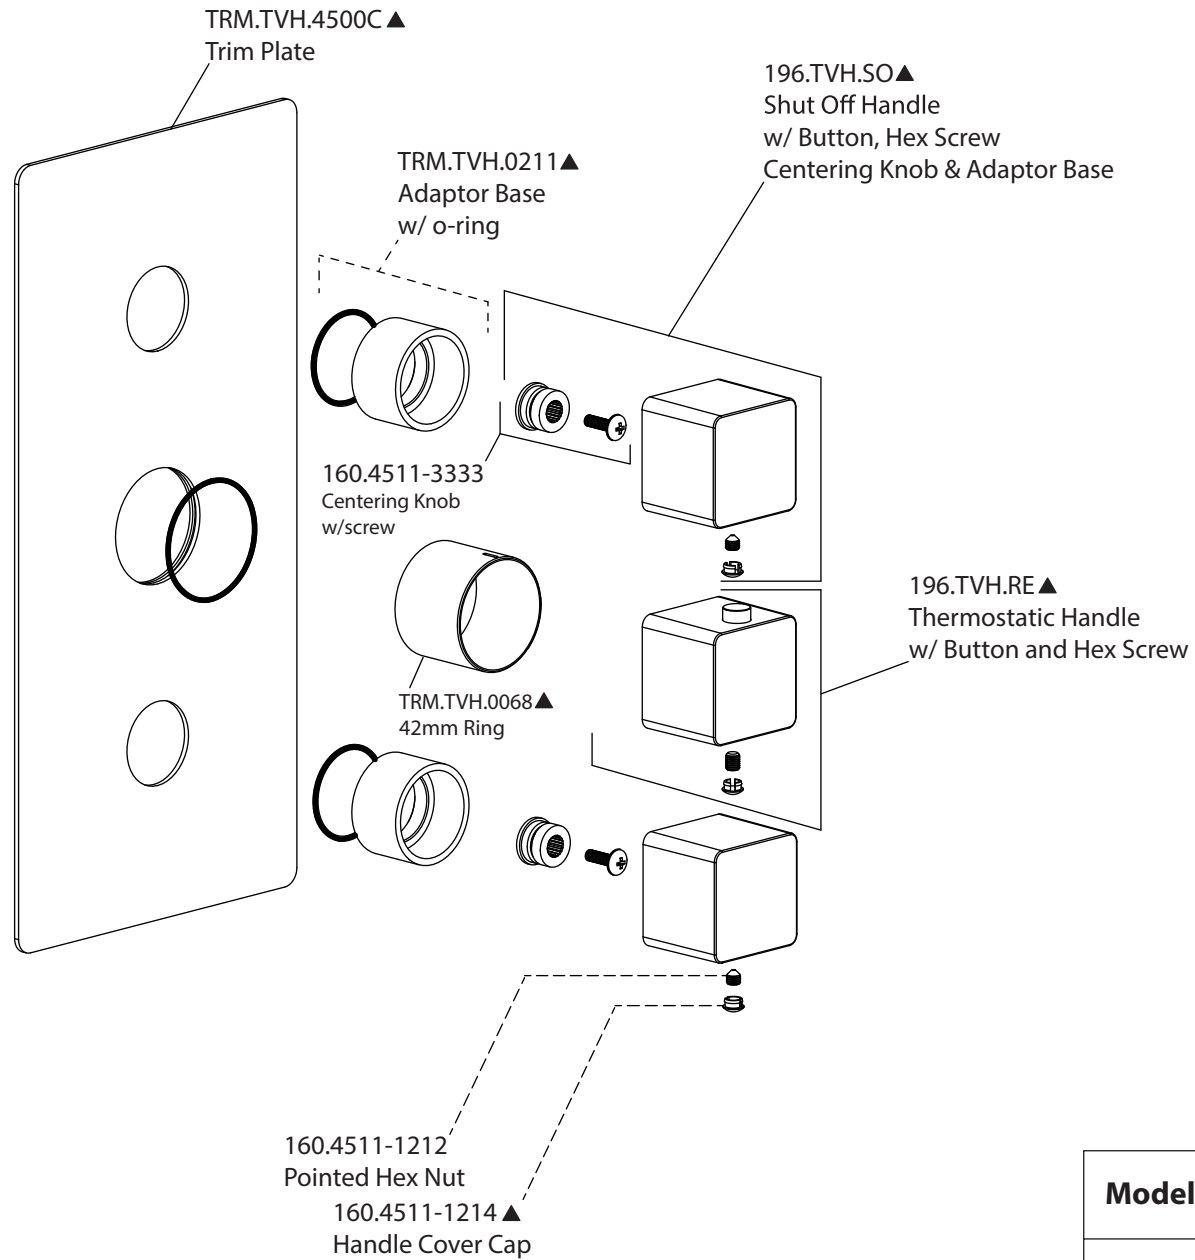

Product Parts Breakdown

| | |
|--|-----------------|
| Model No. 196.4500T | Ver 2.55 |
|  FLUSSO LUXURY PLUMBING FIXTURES | |