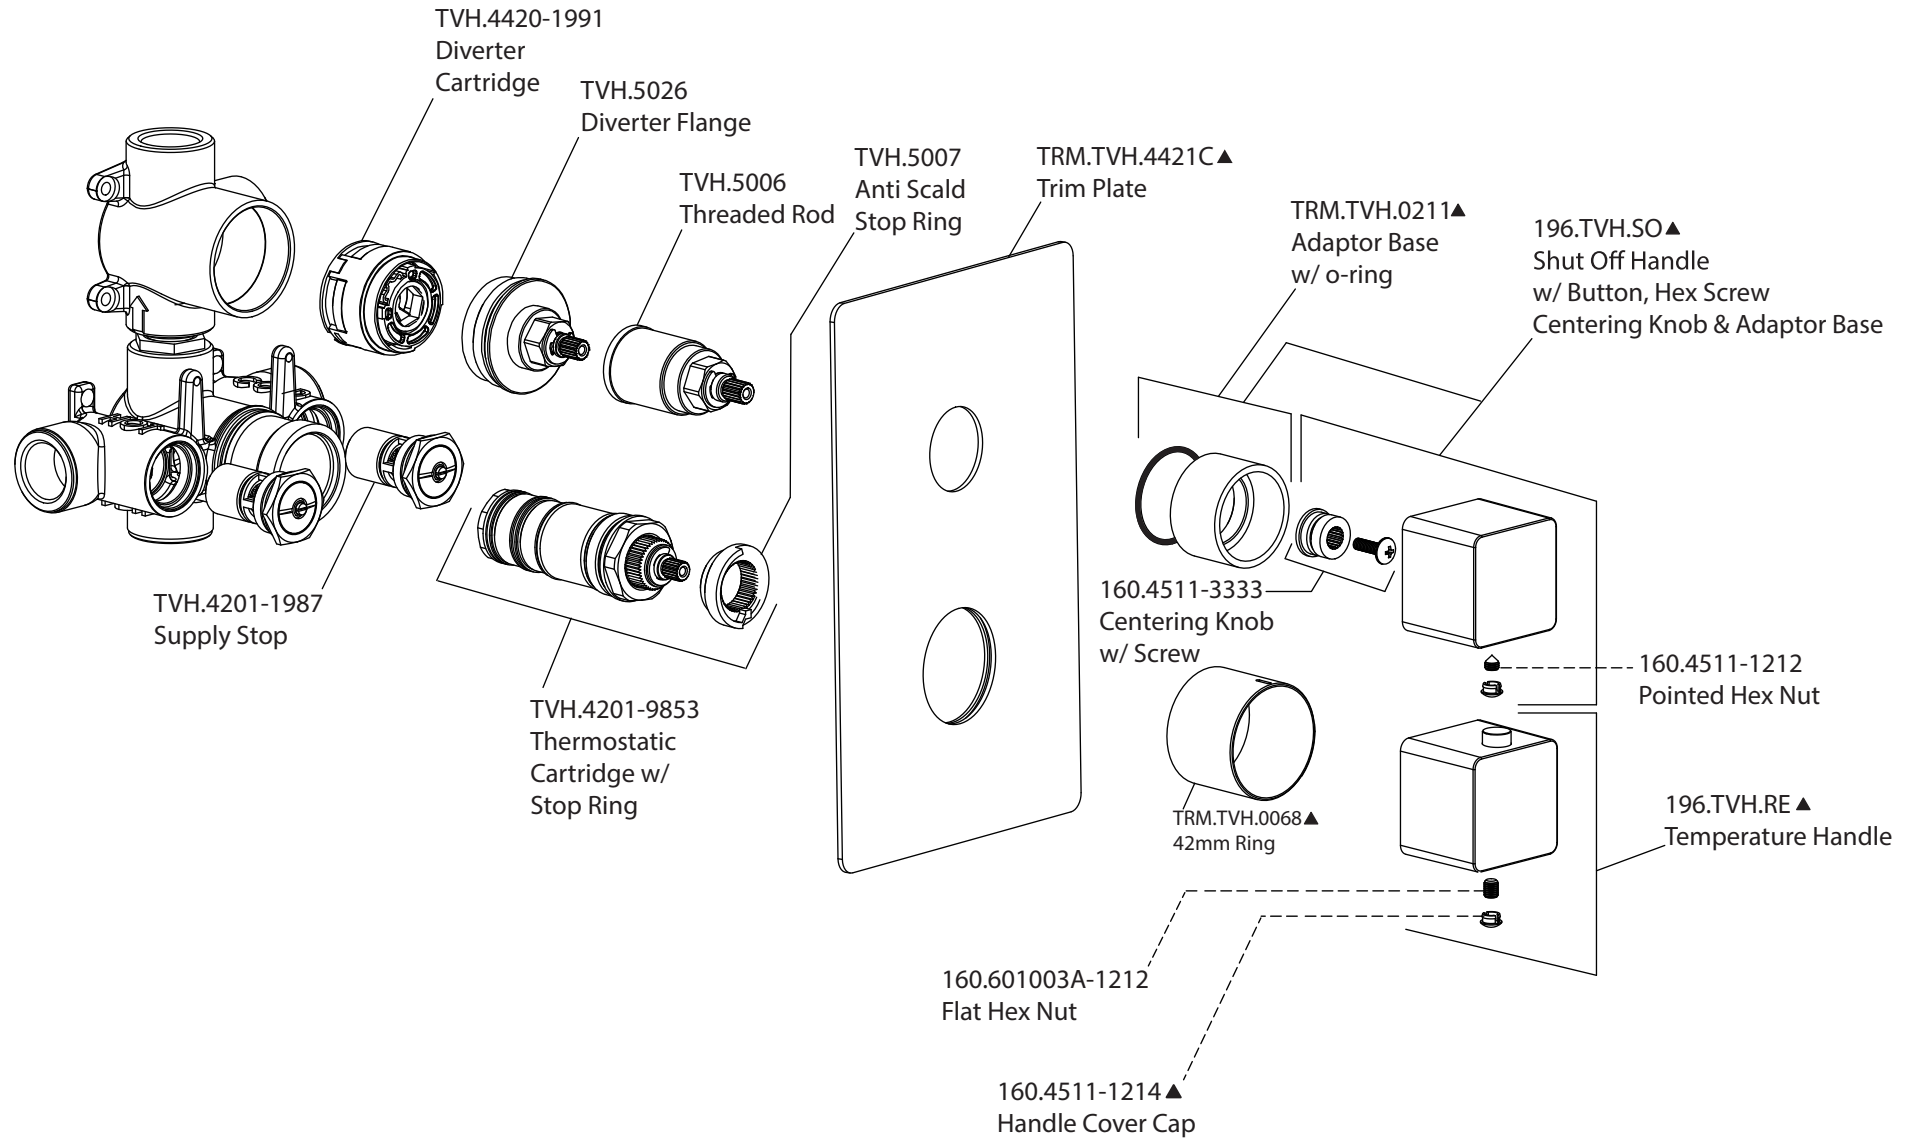

Product Parts Breakdown

Using TVH.4420F Valve

Model No. 196.4421

Ver 2.57

Product Parts Breakdown Using TVH.4420 Valve

Model No. 196.4421 **Ver** 2.56