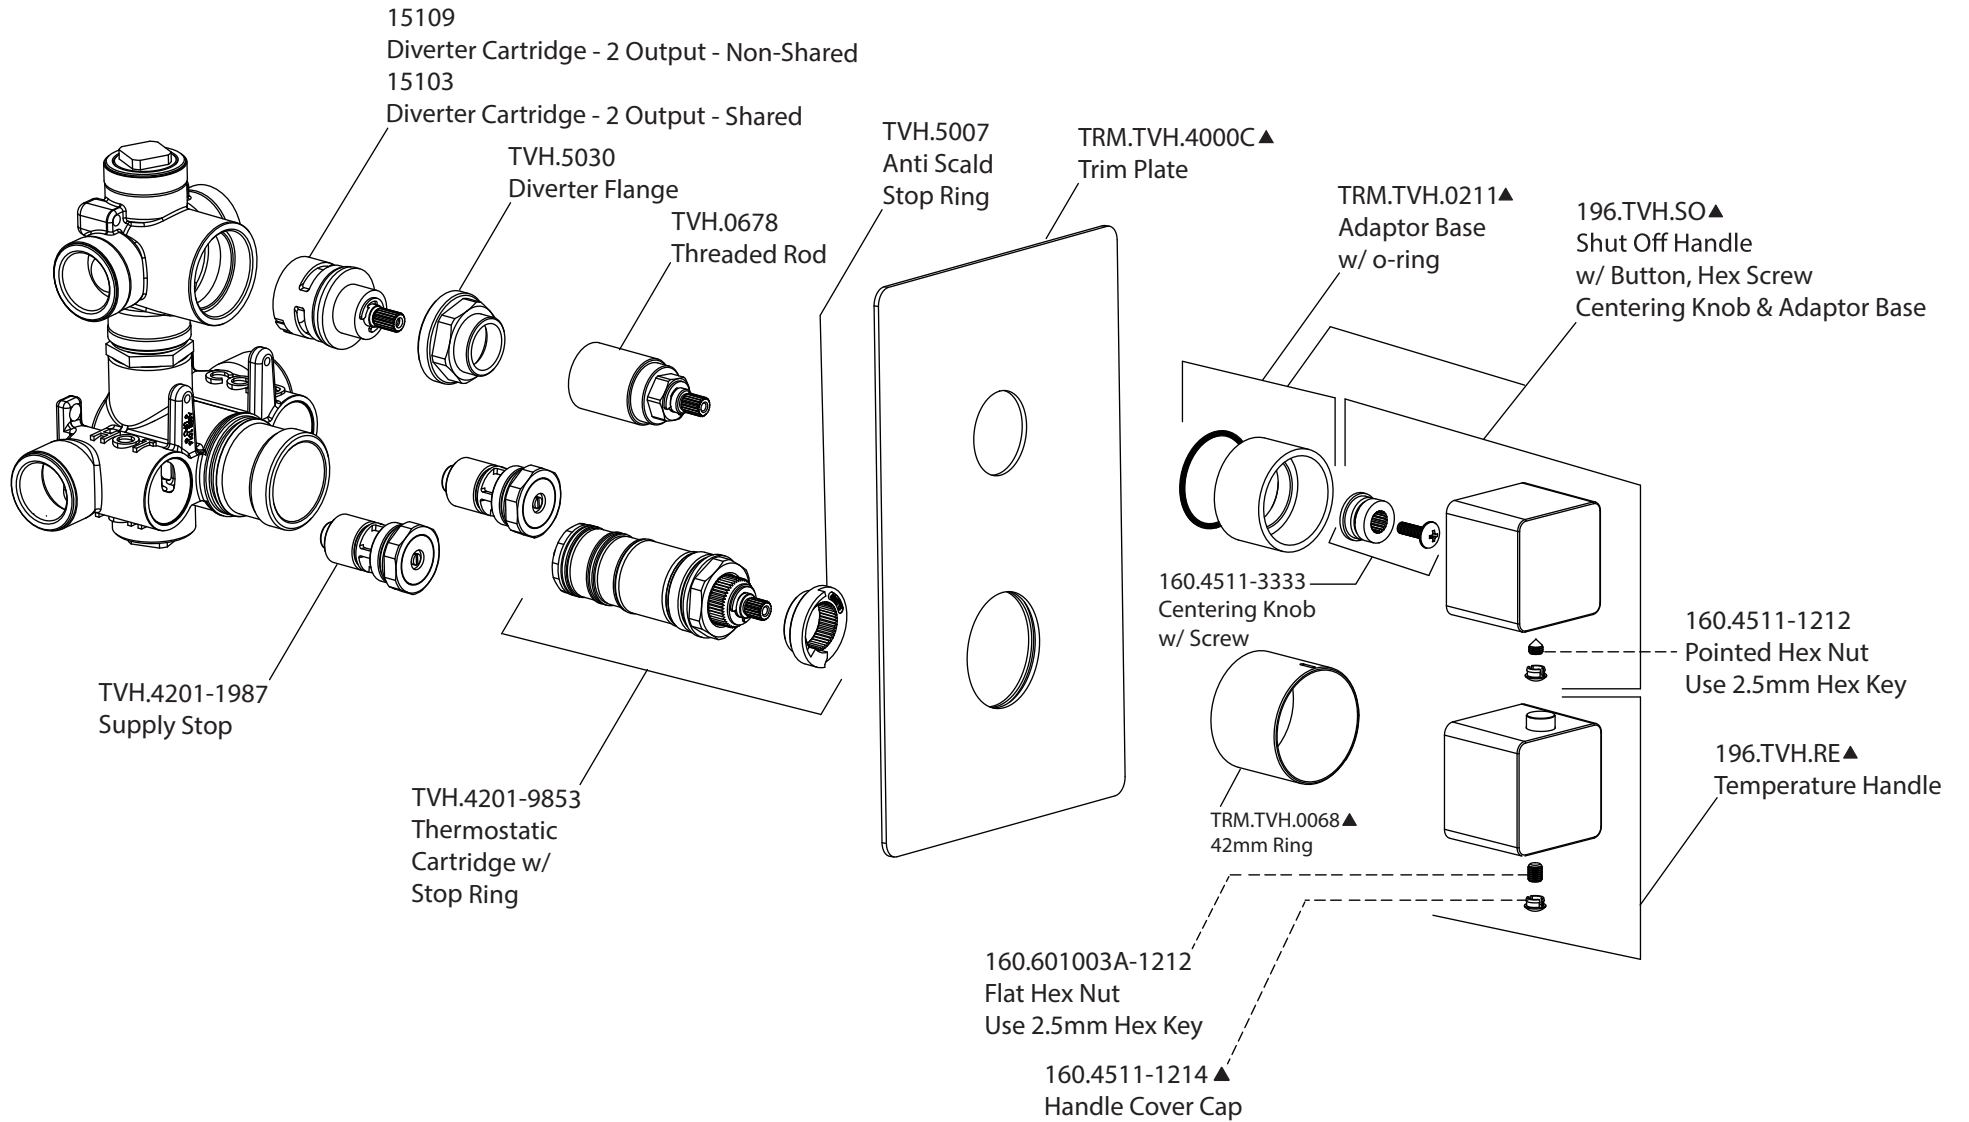

Product Parts Breakdown

Using TVH.4420F Valve

Model No. 196.4421

Ver 2.57

Product Parts Breakdown Using TVH.4420 Valve

Model No. 196.4421 **Ver** 2.56