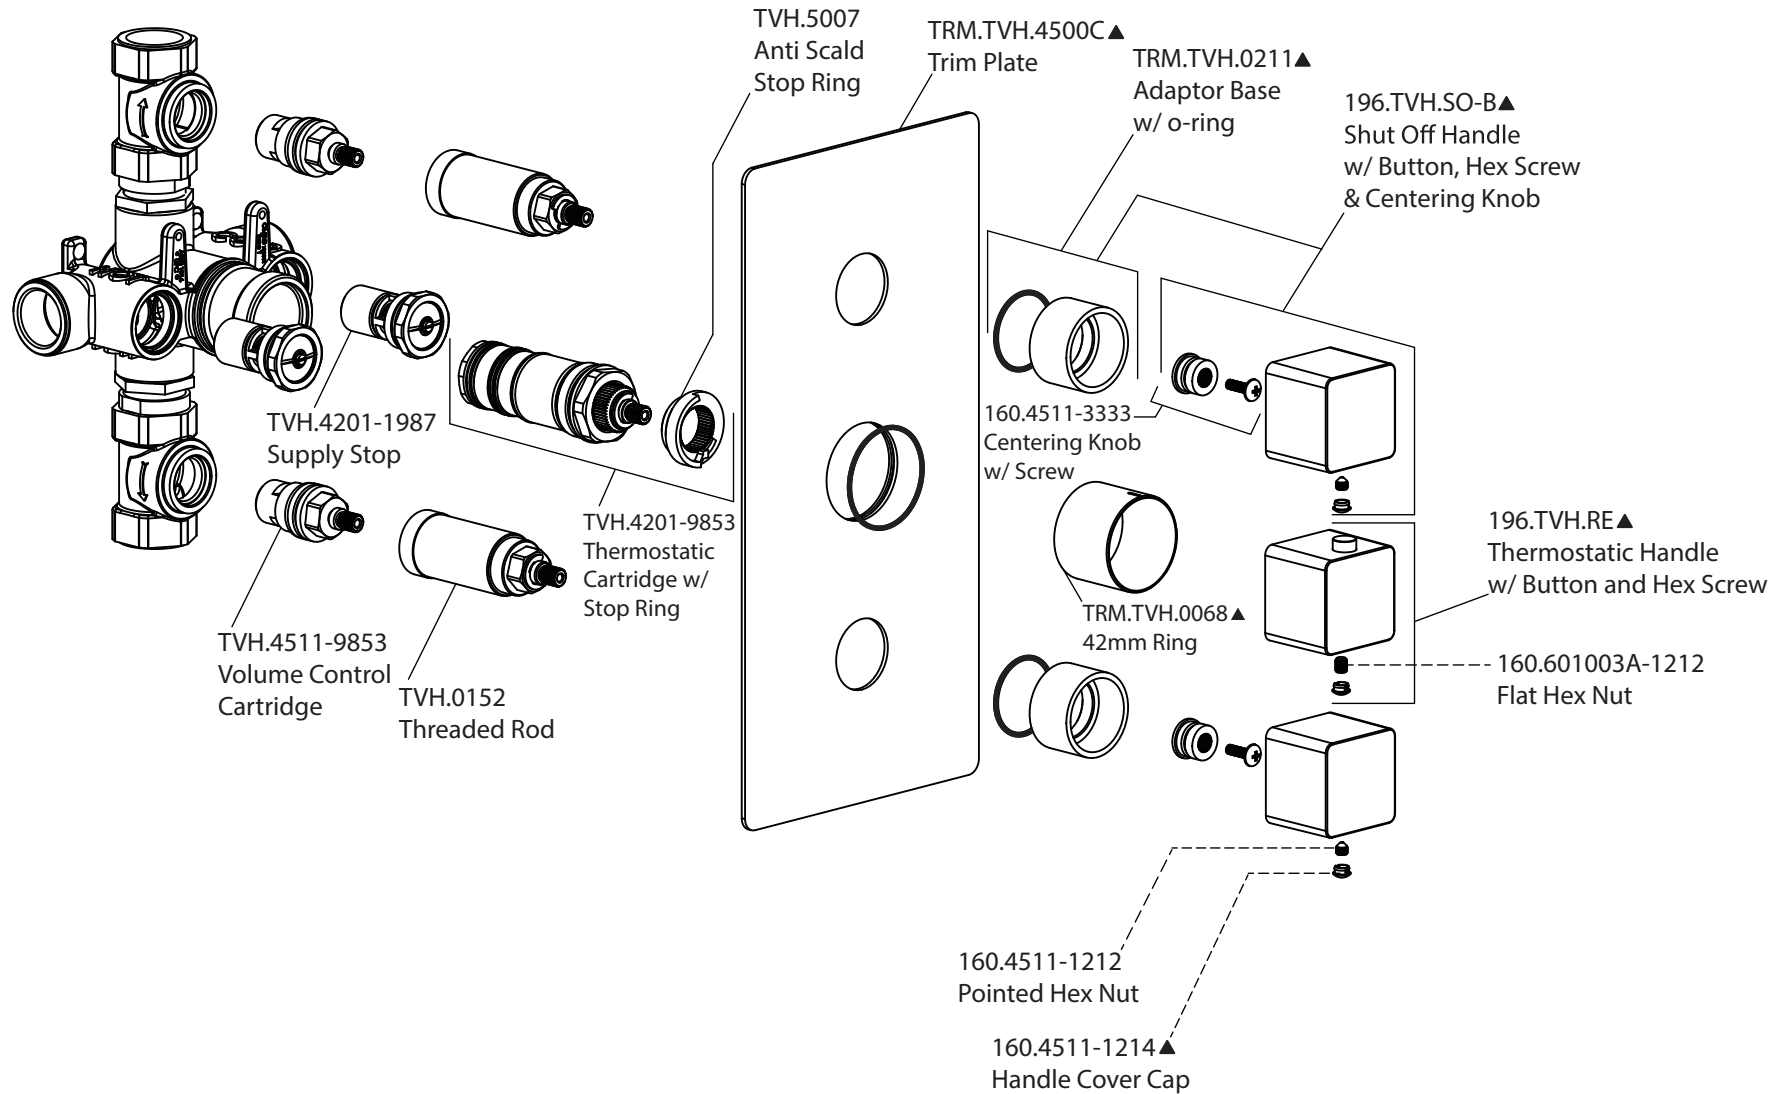

Product Parts Breakdown

| | |
|---|-----------------|
| Model No. 196.4401 | Ver 2.55 |
|  FLUSSO LUXURY PLUMBING FIXTURES | |