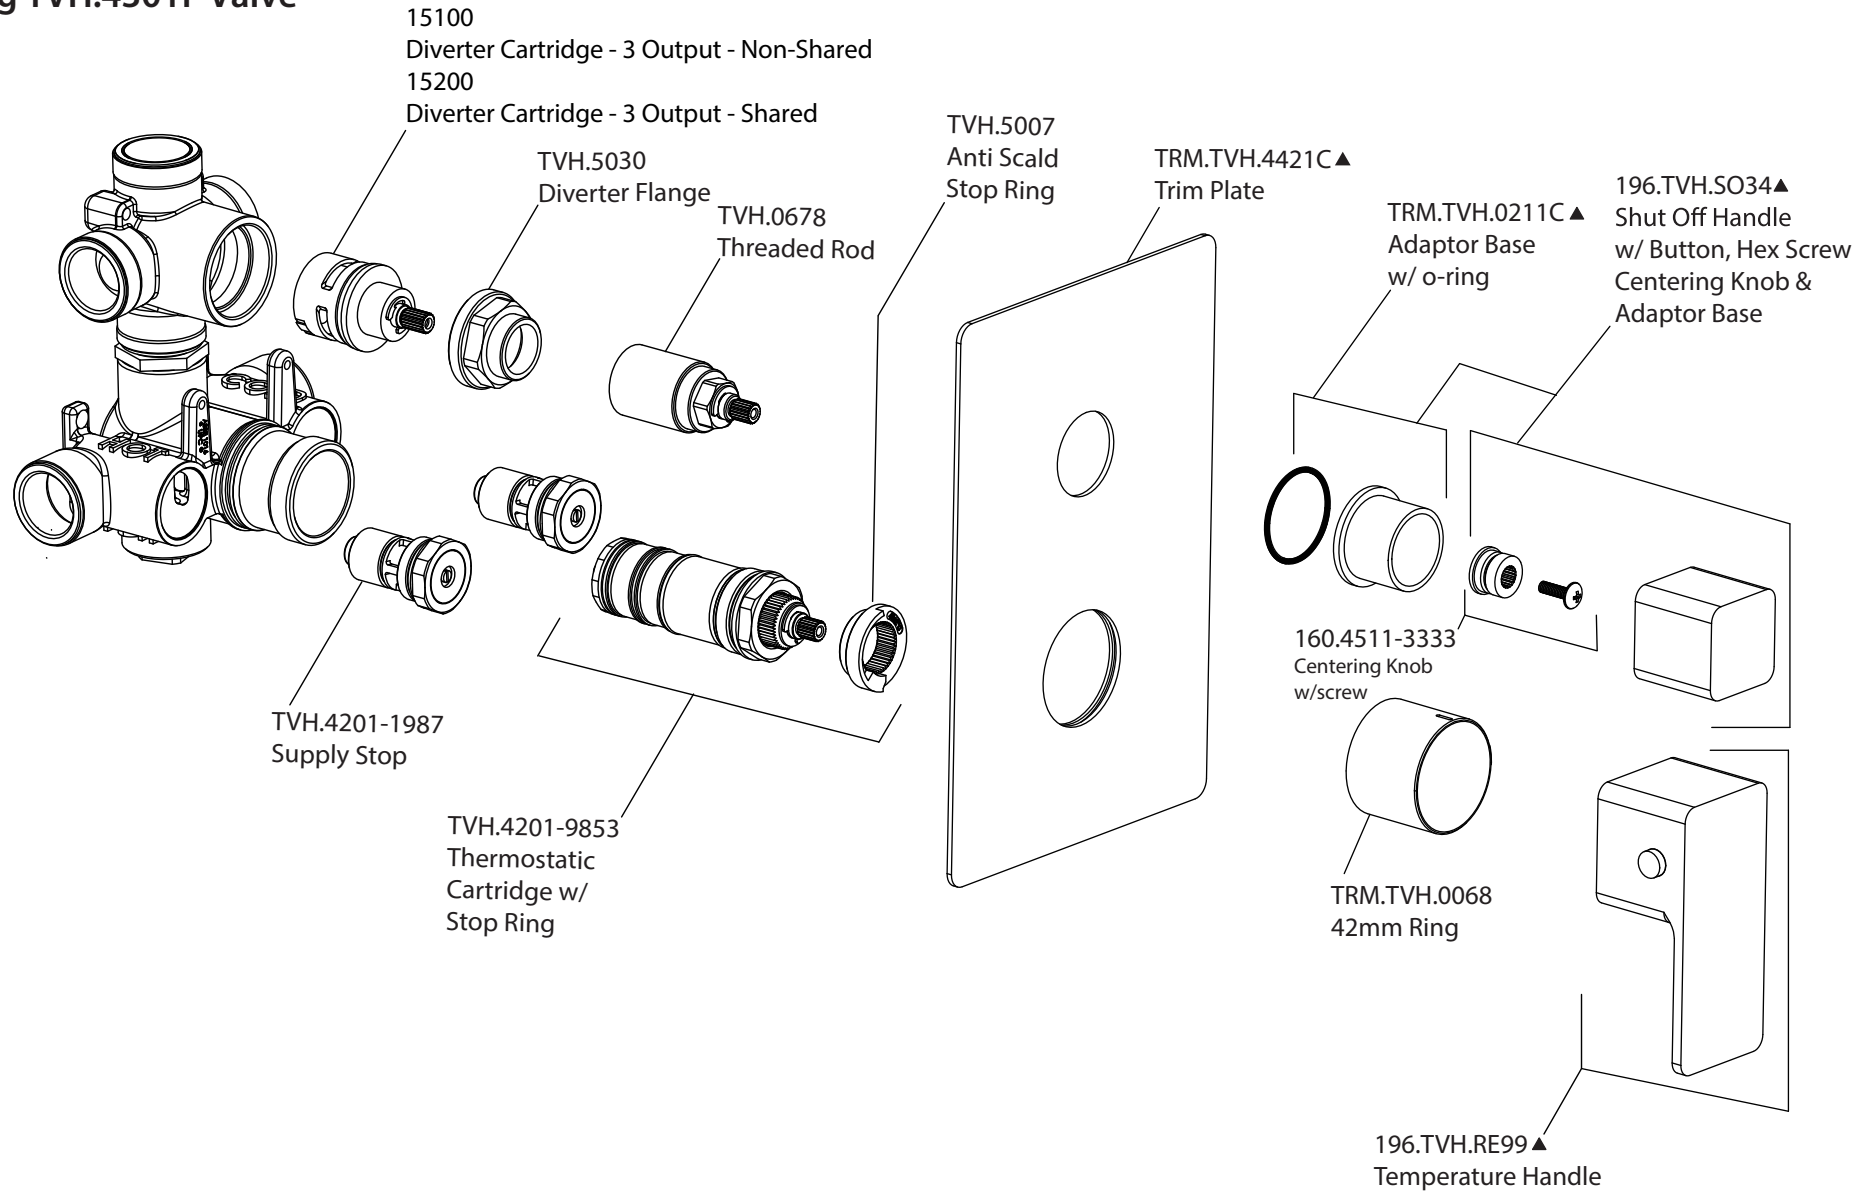

Product Parts Breakdown Using TVH.4301F Valve

Model No. 196.4302

Ver 2.59

Product Parts Breakdown Using TVH.4301 Valve

Model No. 196.4302

Ver 2.59