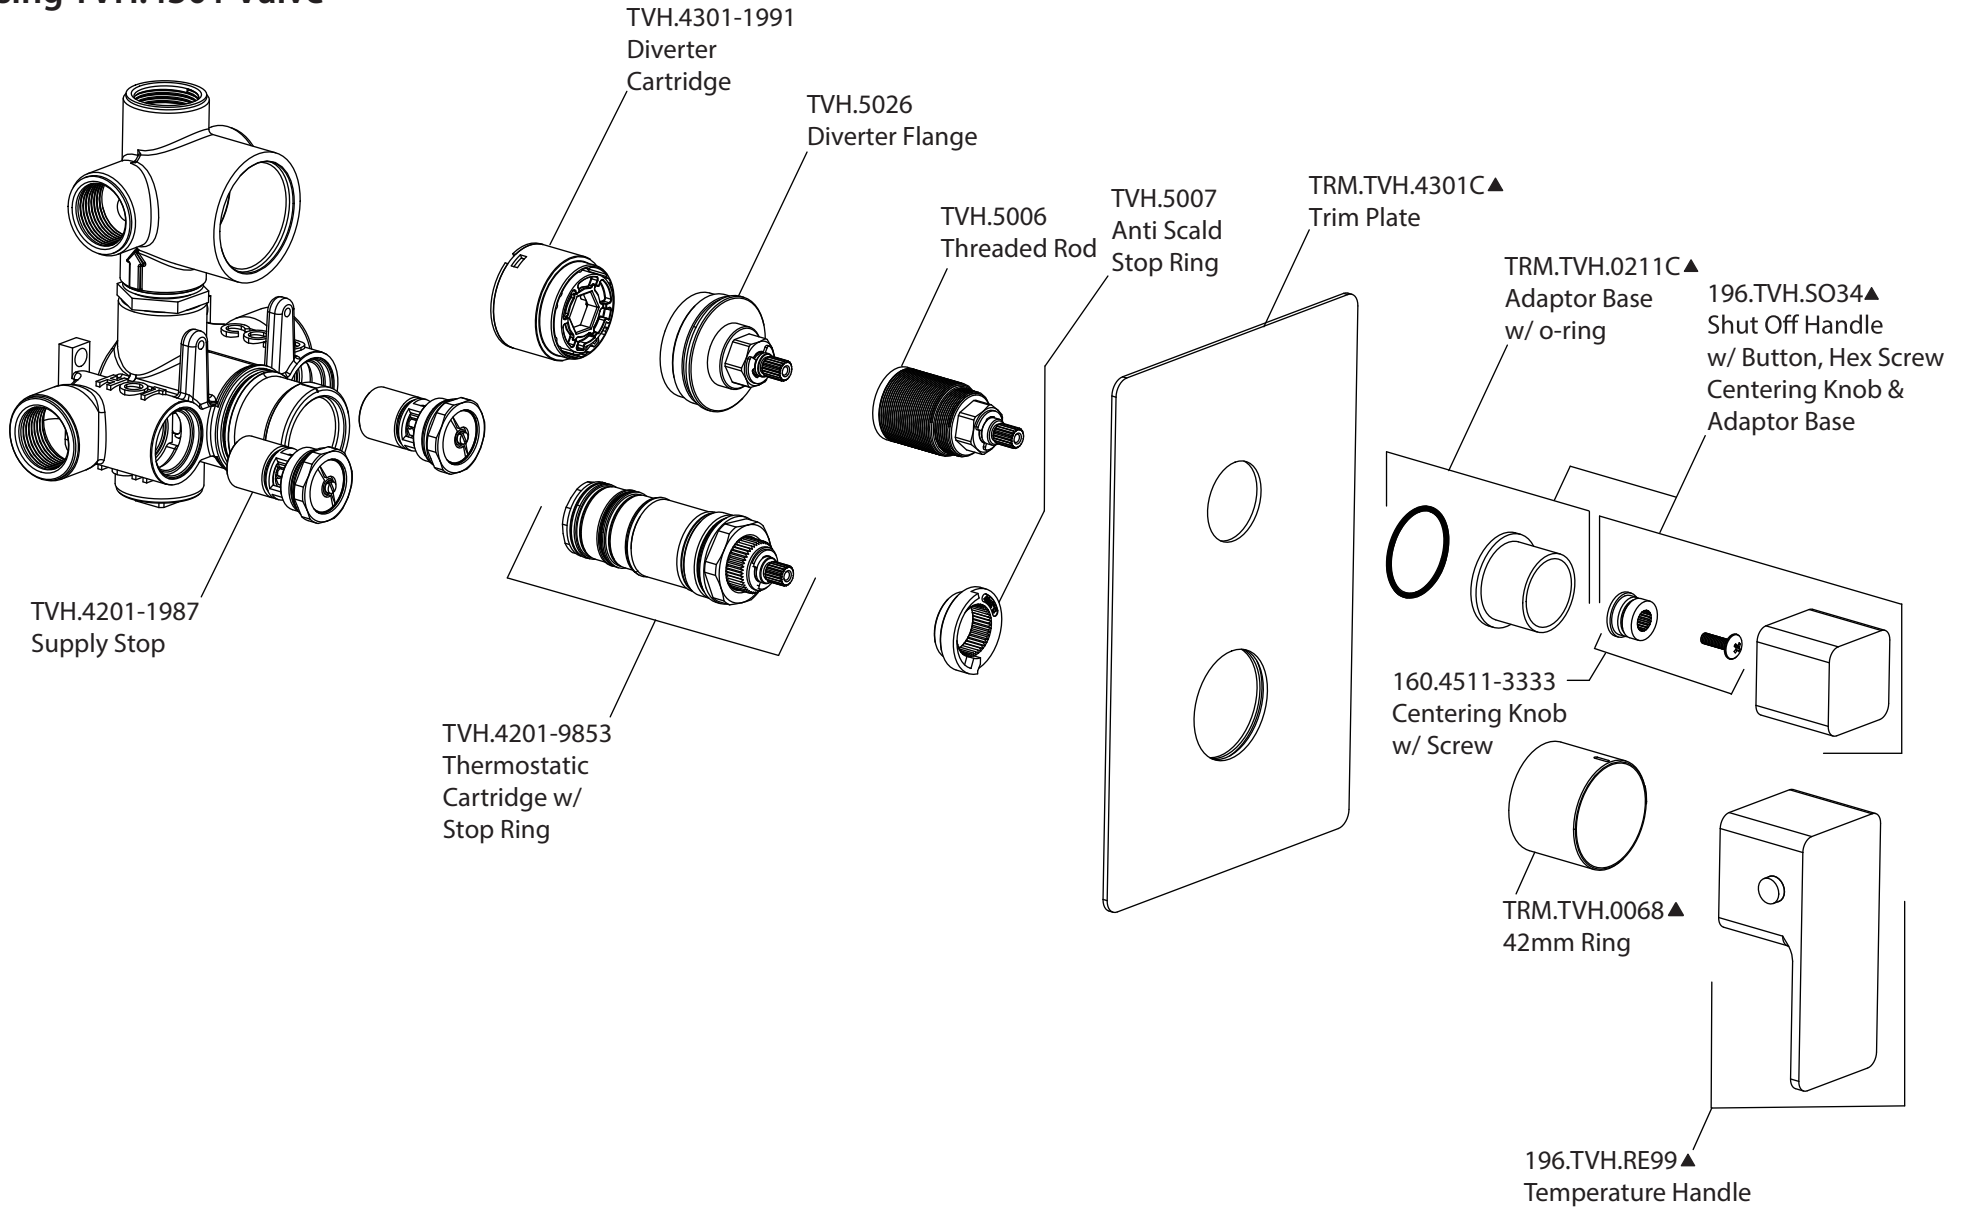

Product Parts Breakdown Using TVH.4301F Valve

Model No. 196.4302

Ver 2.59

Product Parts Breakdown Using TVH.4301 Valve

Model No. 196.4302

Ver 2.59