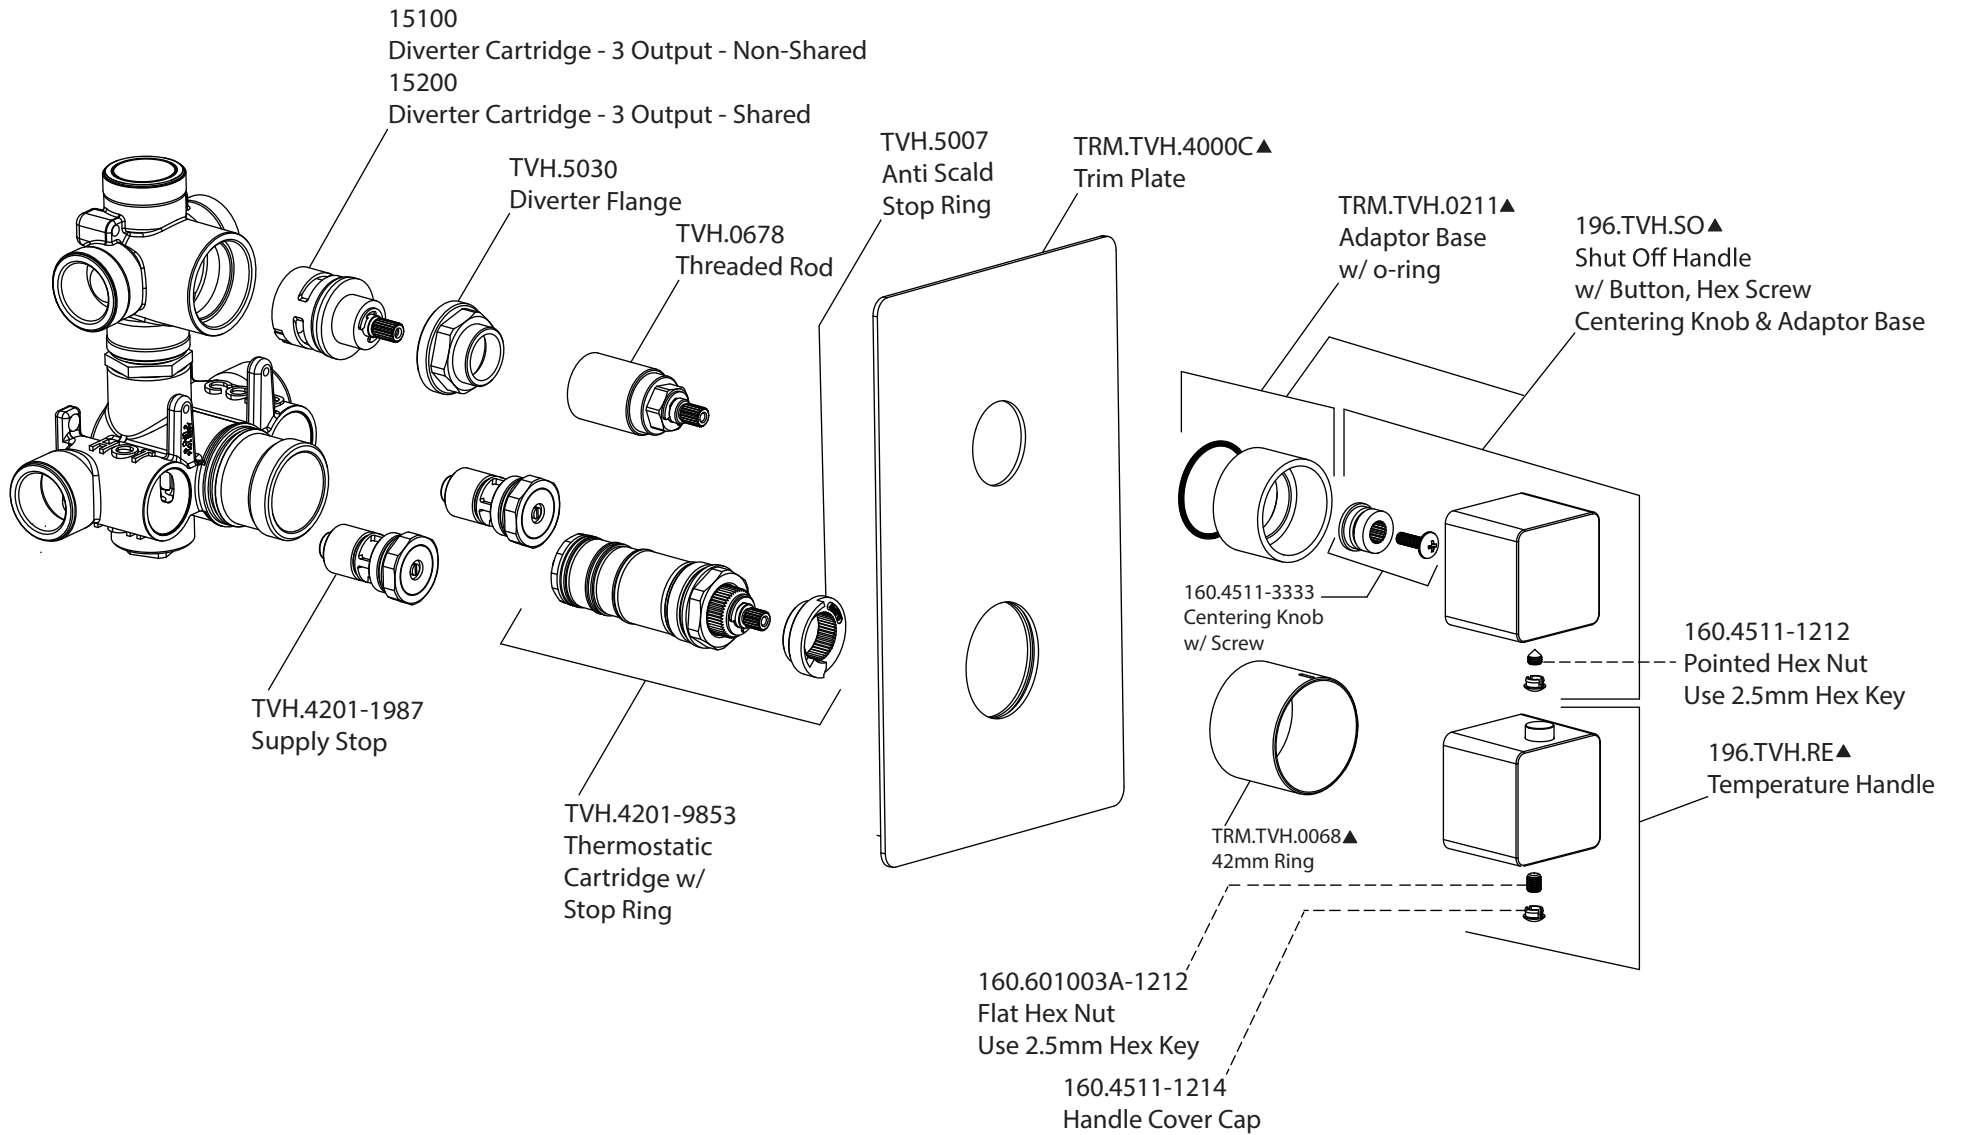

# Product Parts Breakdown Using TVH.4301F Valve

**Model No.** 196.4301

**Ver** 2.58

# Product Parts Breakdown Using TVH.4301 Valve

**Model No.** 196.4301

**Ver** 2.58