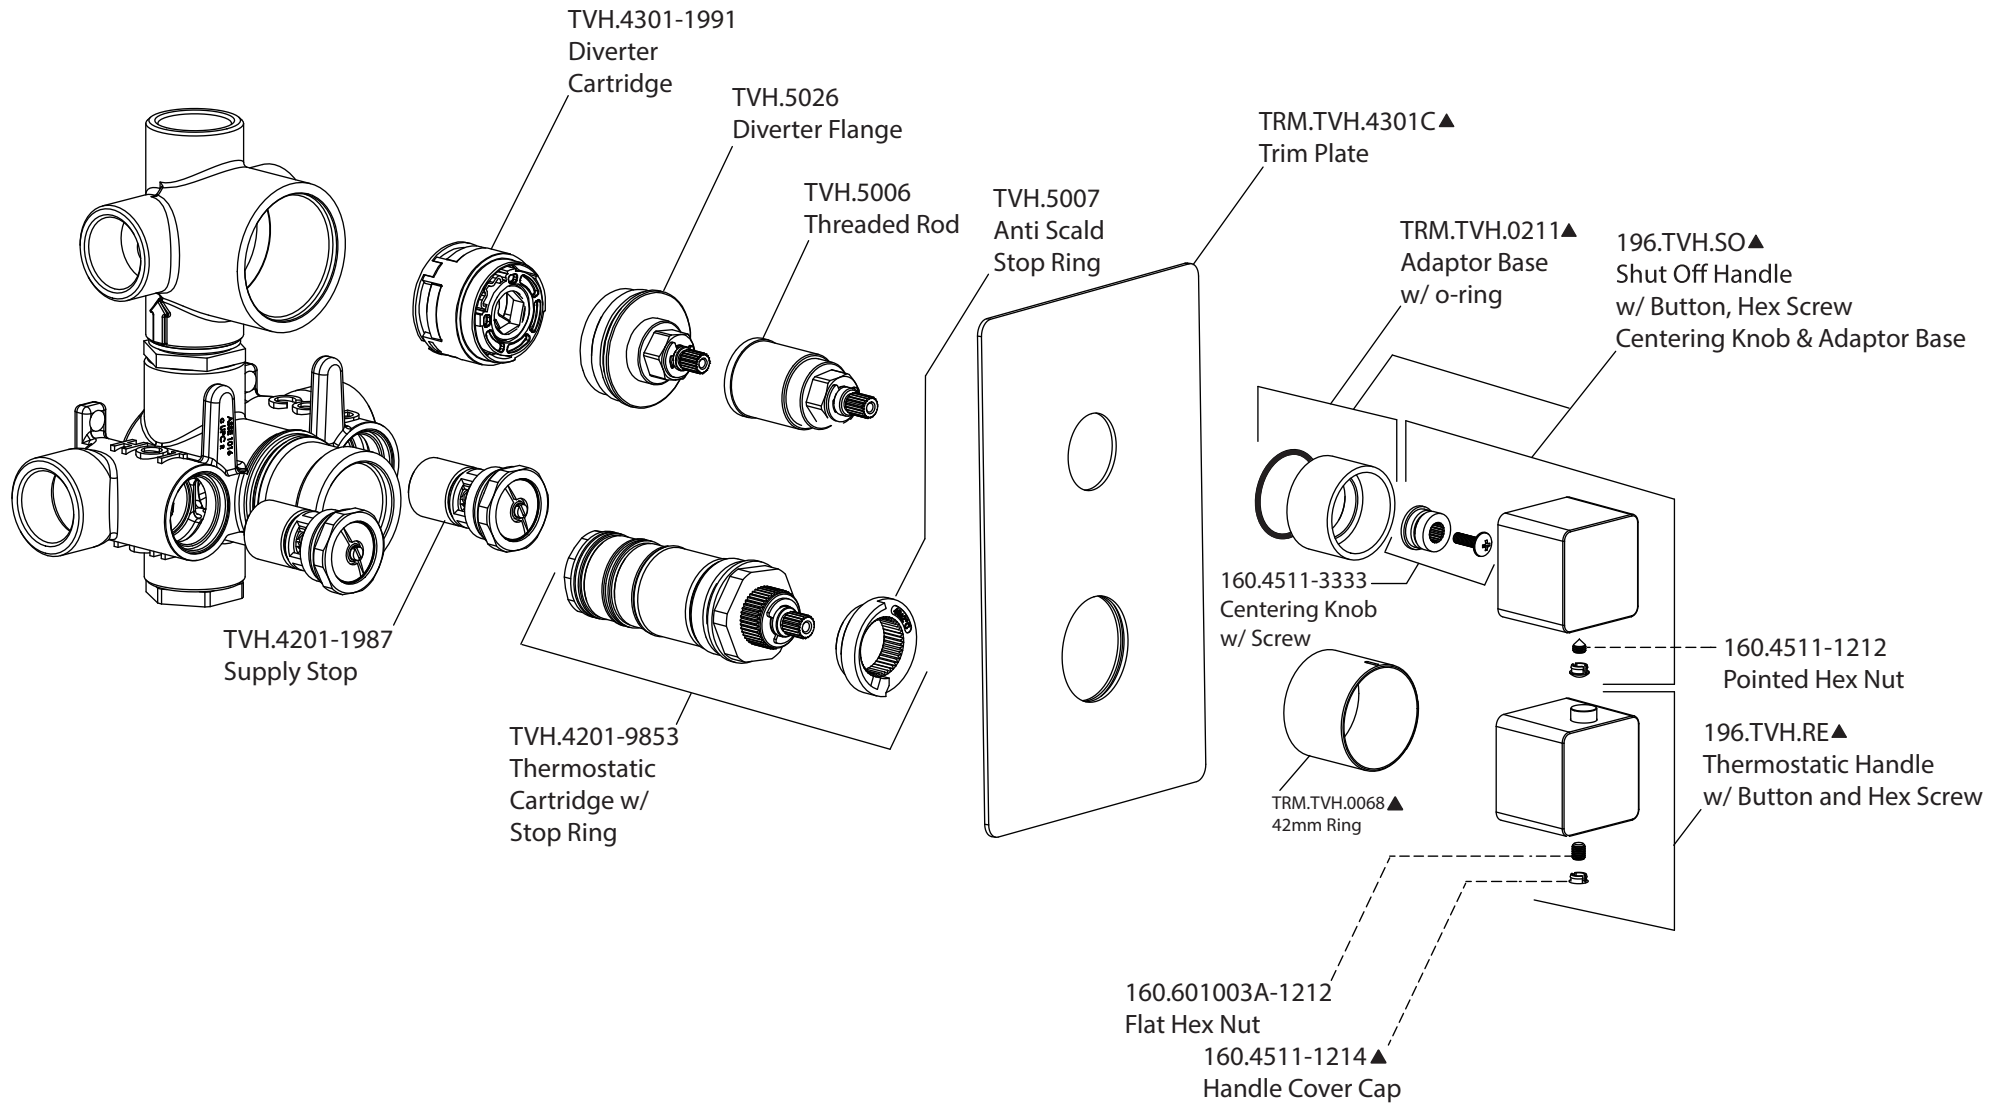

# Product Parts Breakdown Using TVH.4301F Valve

**Model No.** 196.4301

**Ver** 2.58

# Product Parts Breakdown Using TVH.4301 Valve

**Model No.** 196.4301

**Ver** 2.58