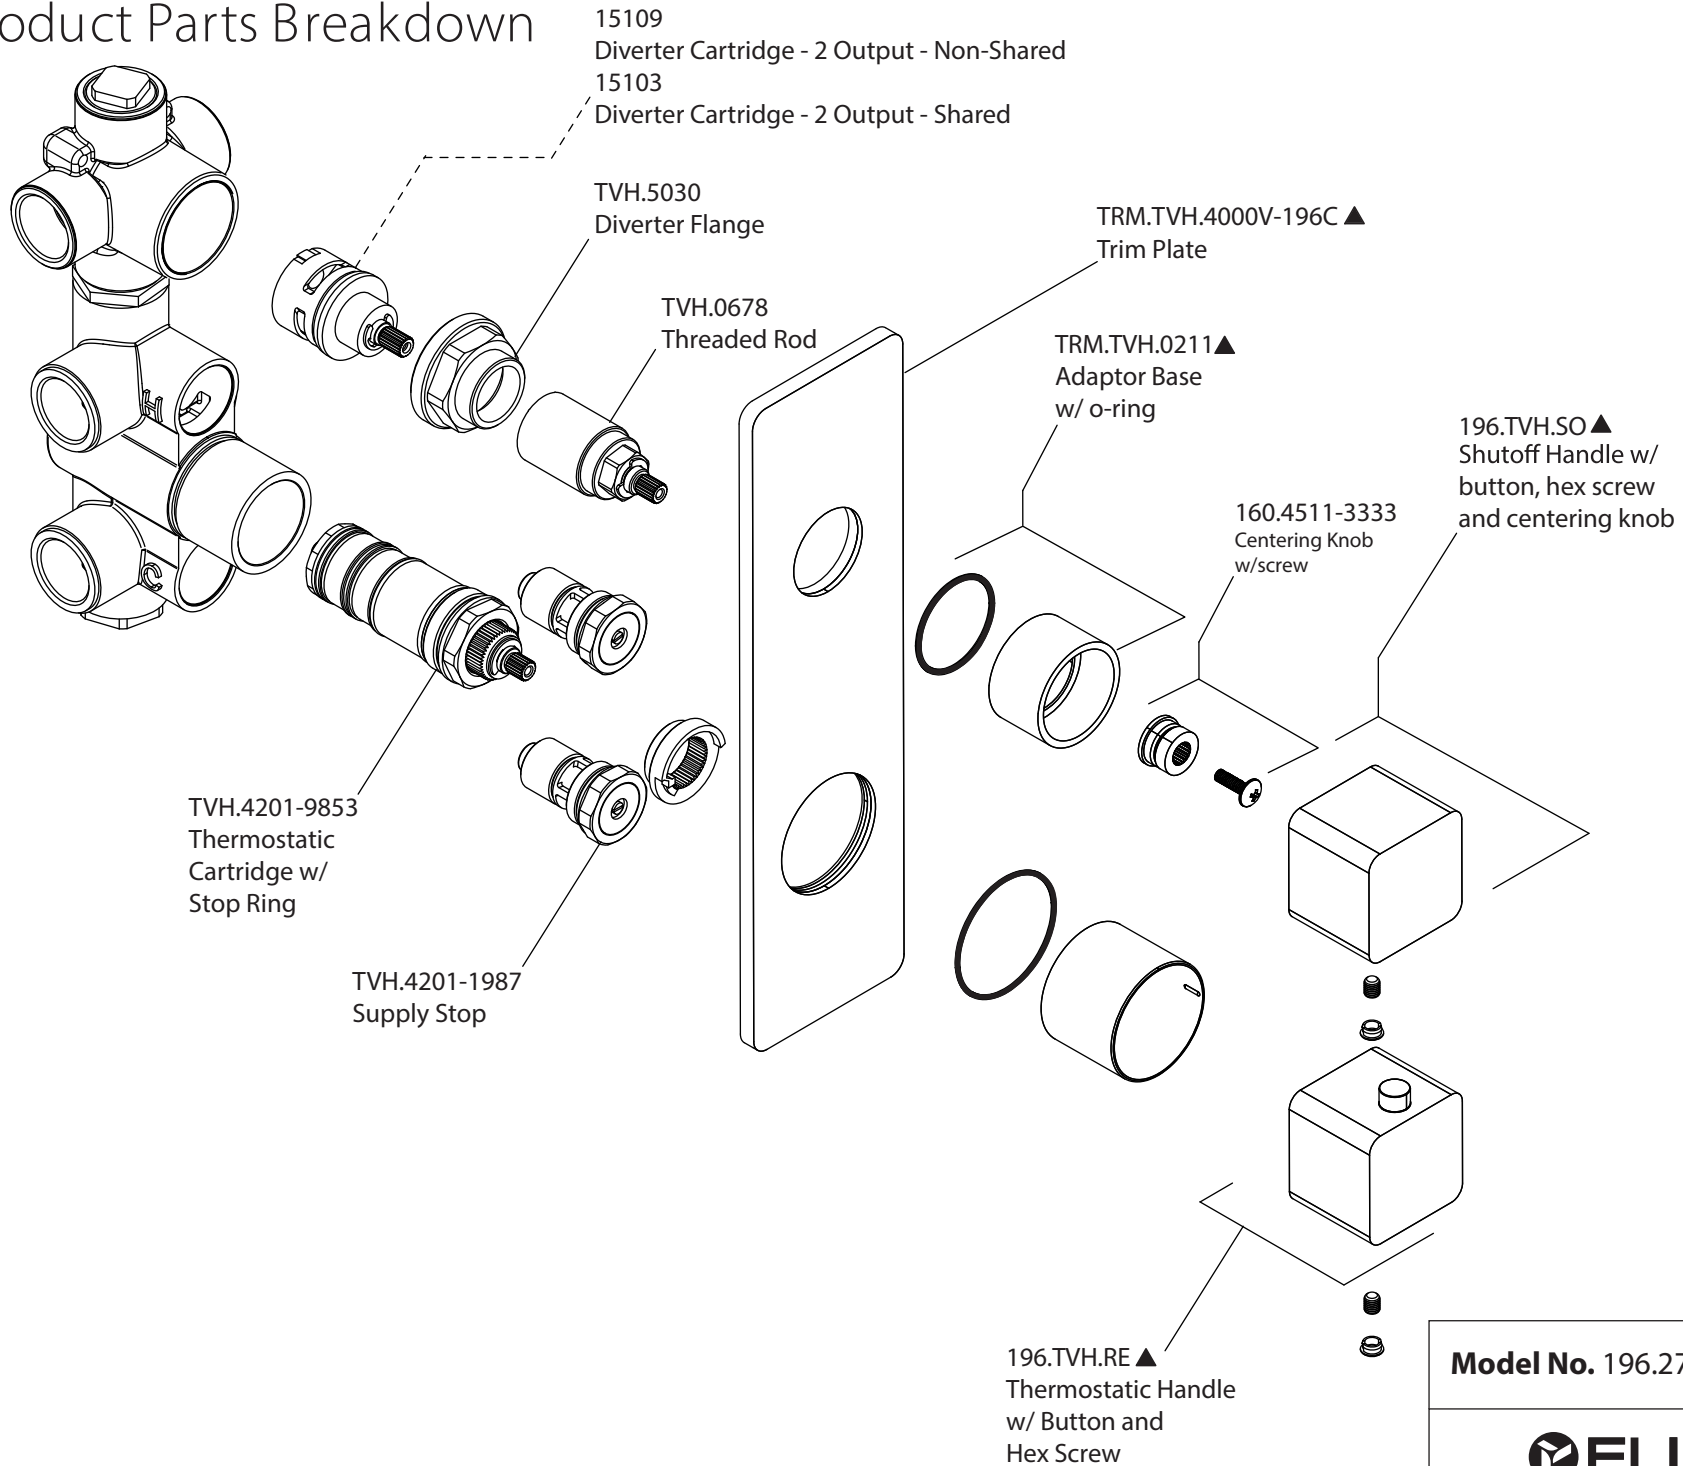

# Product Parts Breakdown

**Model No.** 196.2740      **Ver** 2.54

**FLUSSO**  
LUXURY PLUMBING FIXTURES