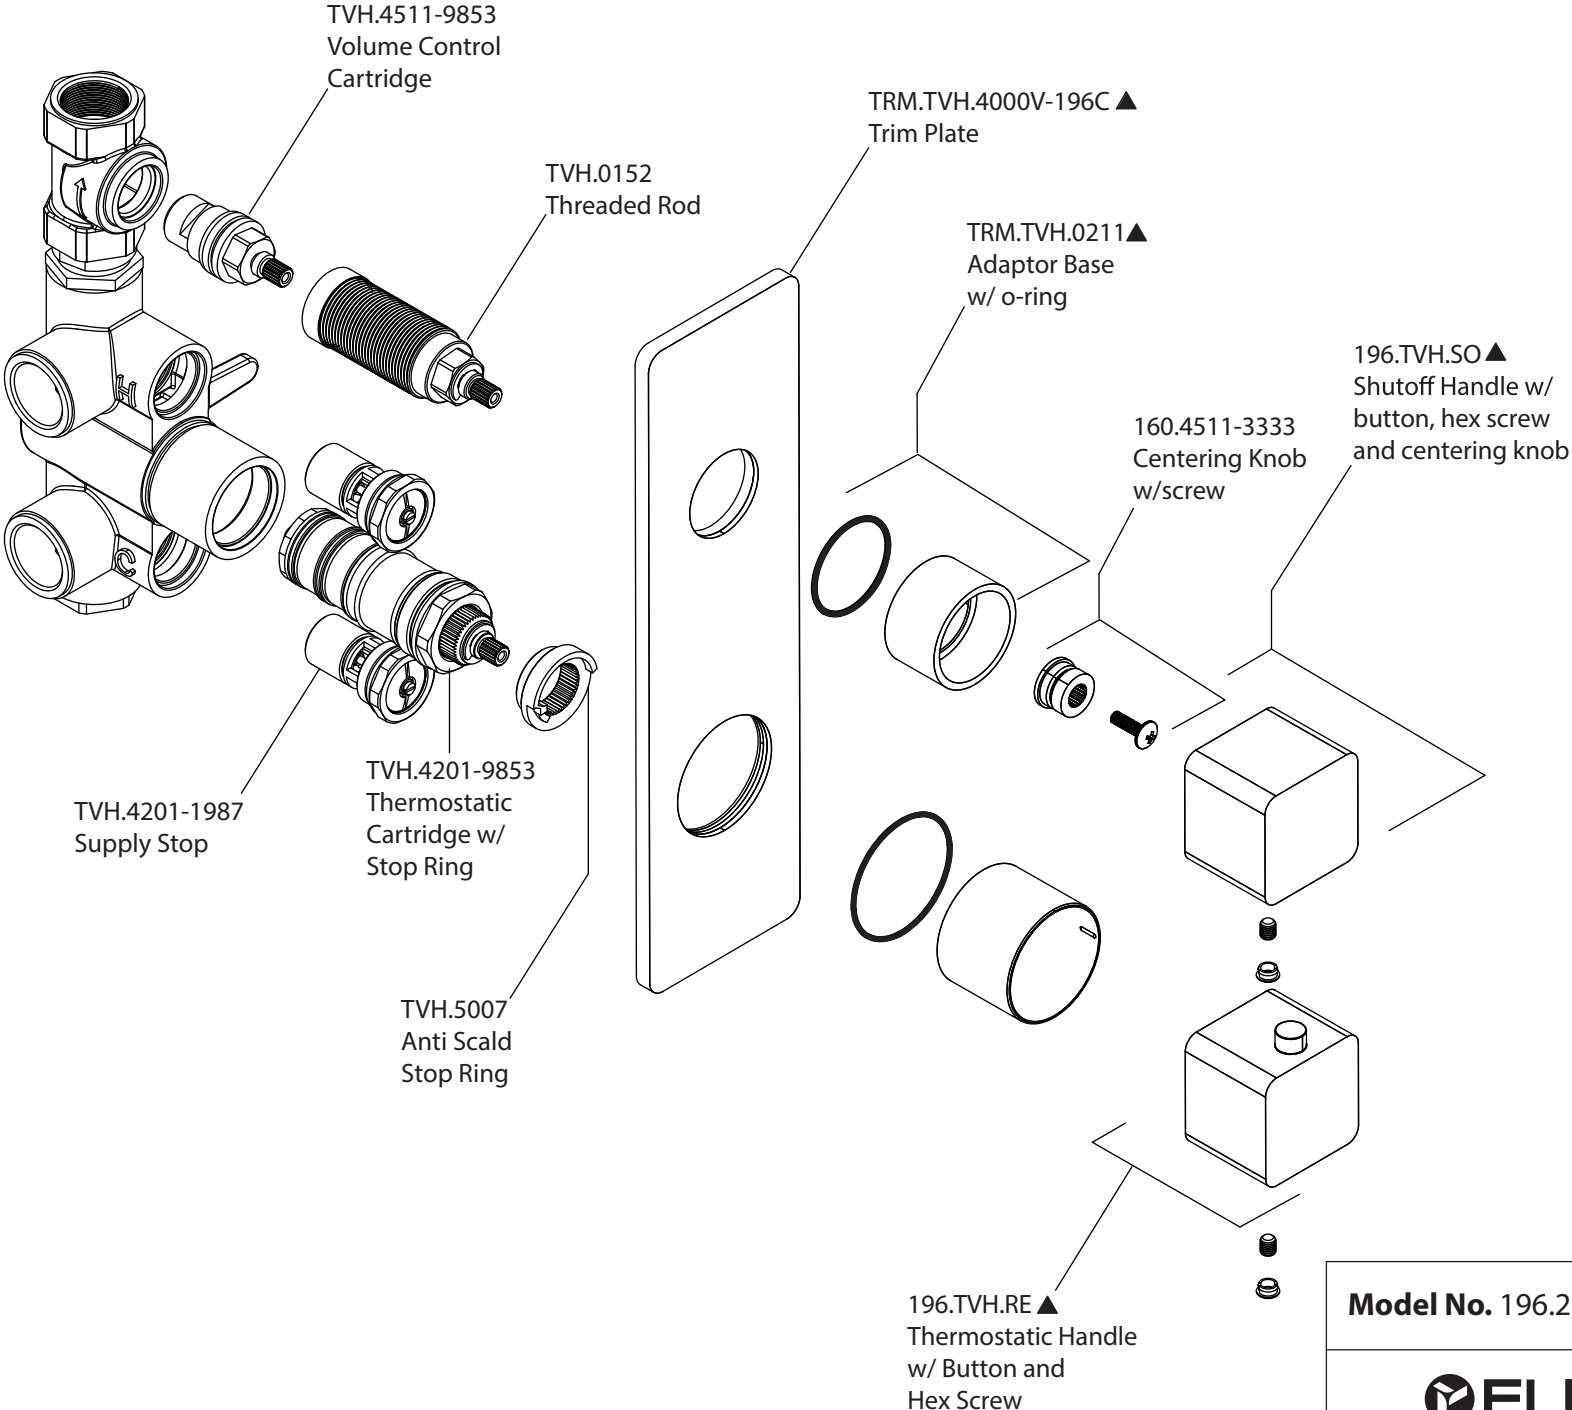

Product Parts Breakdown

Model No. 196.2720 **Ver** 2.54