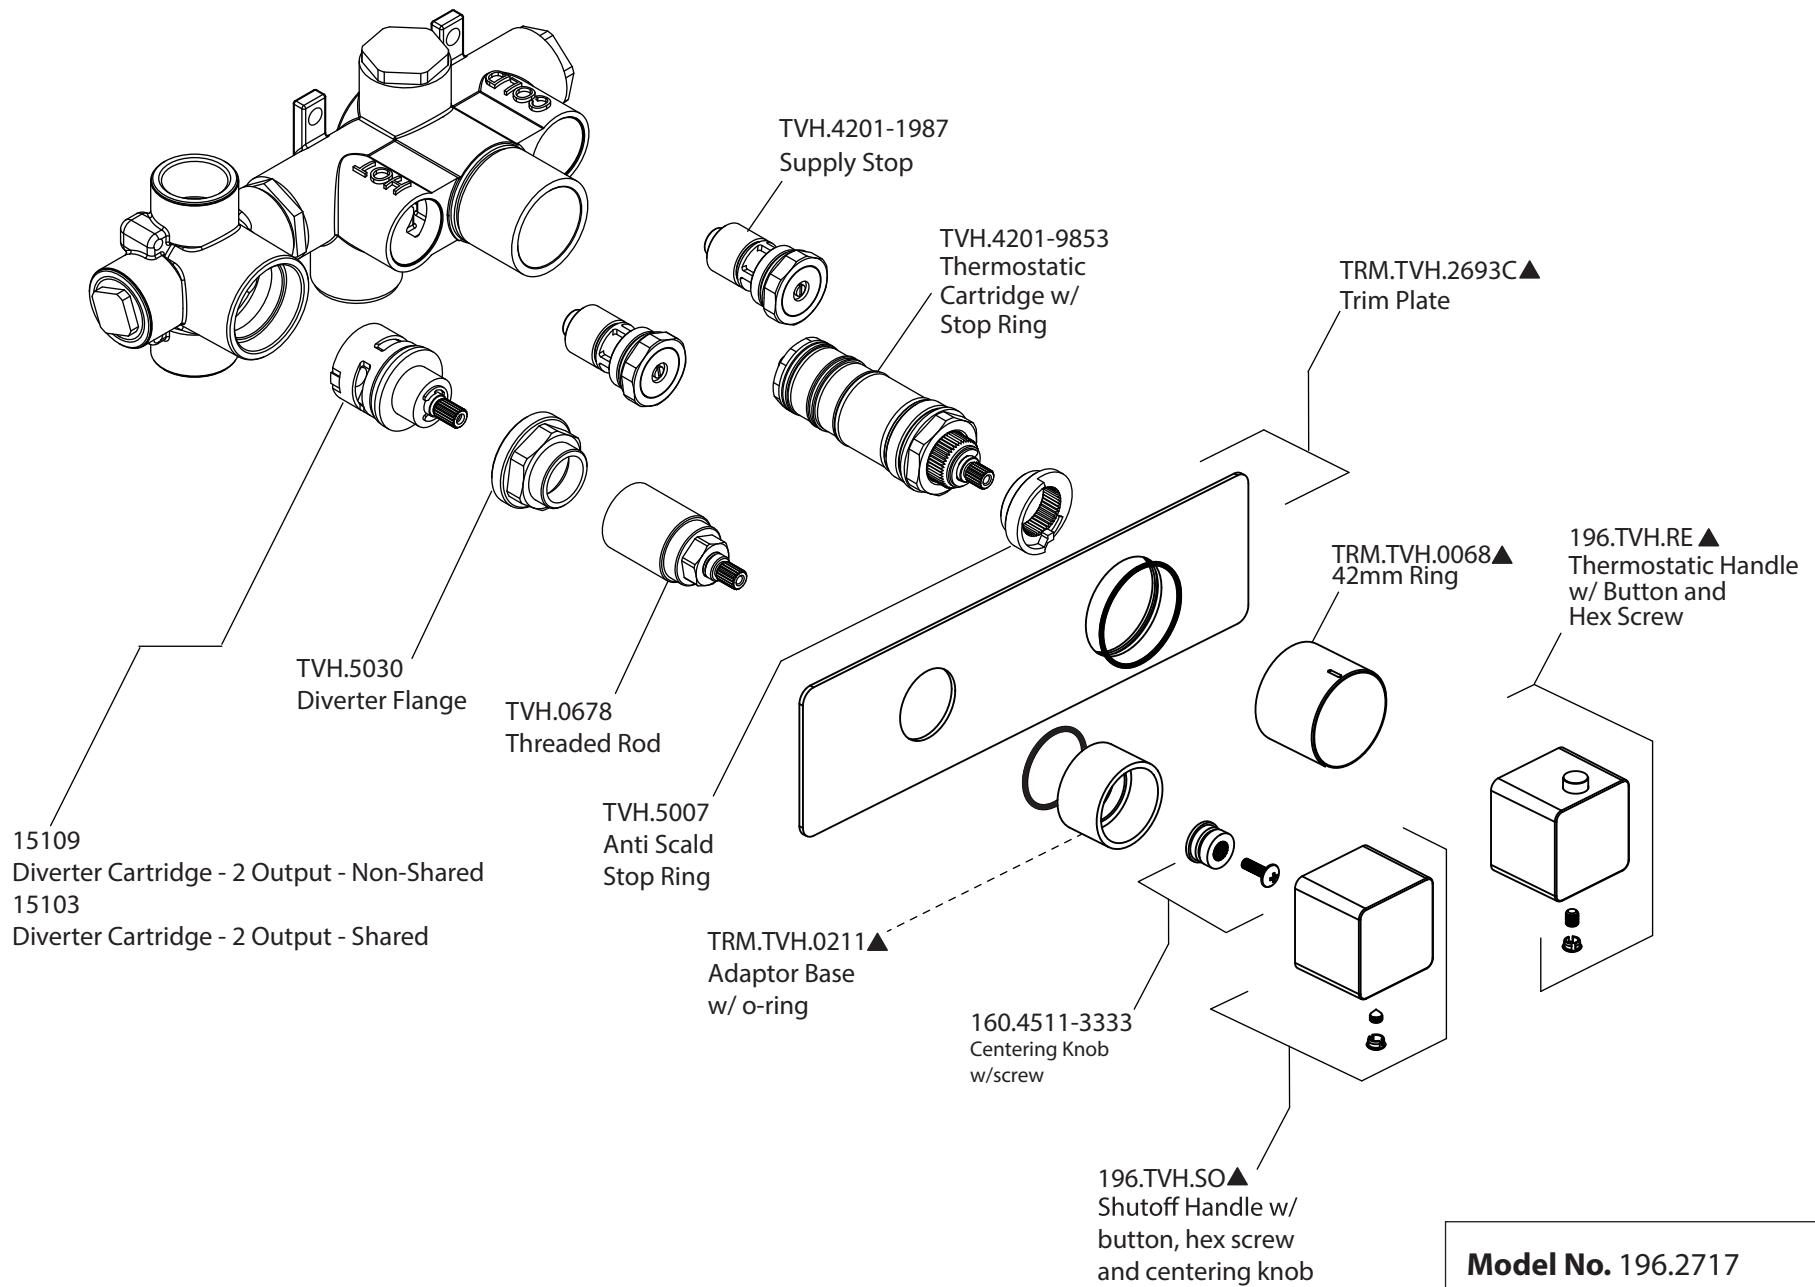

Product Parts Breakdown

▲ Specify Finish

Model No. 196.2717

Ver 2.54

FLUSSO
LUXURY PLUMBING FIXTURES