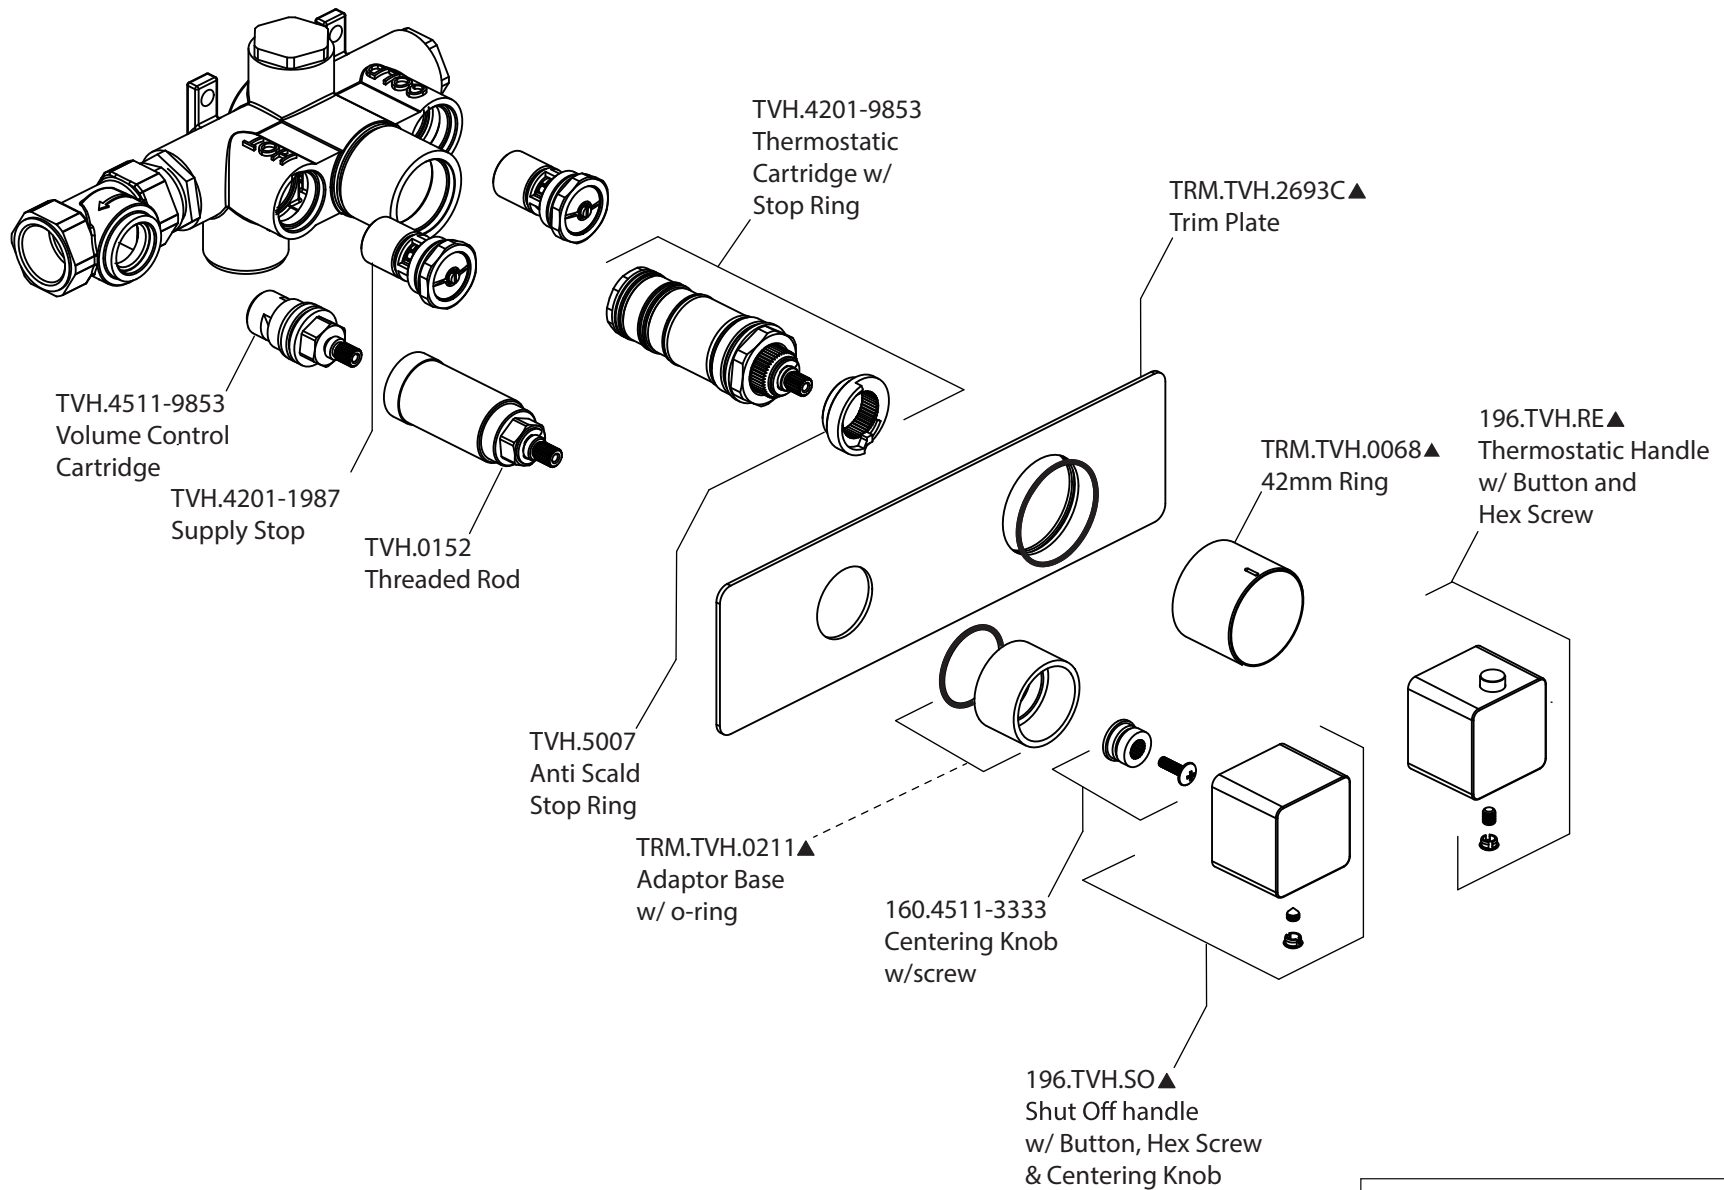

Product Parts Breakdown

▲ Specify Finish

Model No. 196.2693

Ver 2.55

FLUSSO
LUXURY PLUMBING FIXTURES