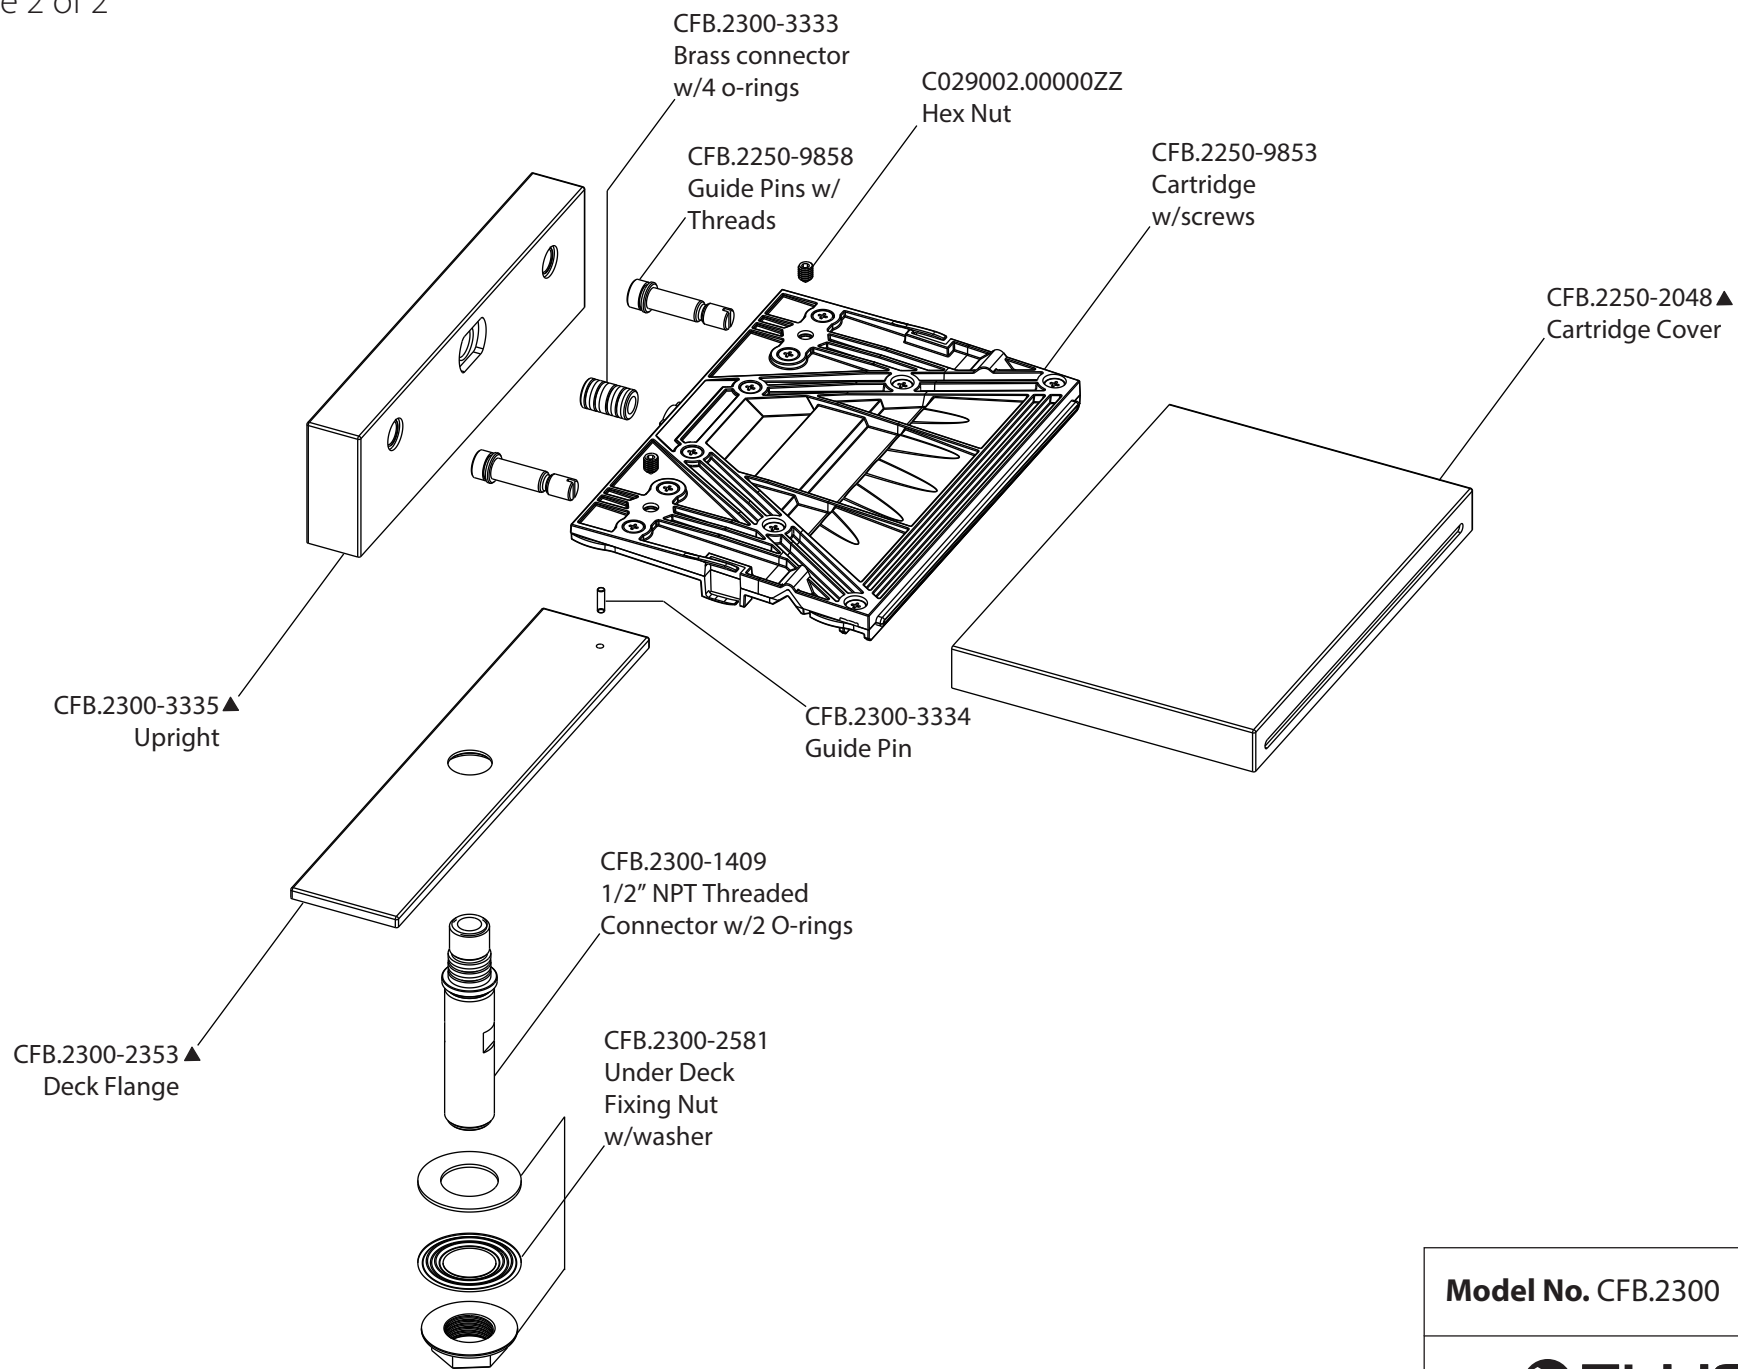

Product Parts Breakdown

Page 1 of 2

Model No. 196.2410CF

Ver 2.56

Product Parts Breakdown

Page 2 of 2

Model No. CFB.2300

Ver 2.53

FLUSSO
LUXURY PLUMBING FIXTURES