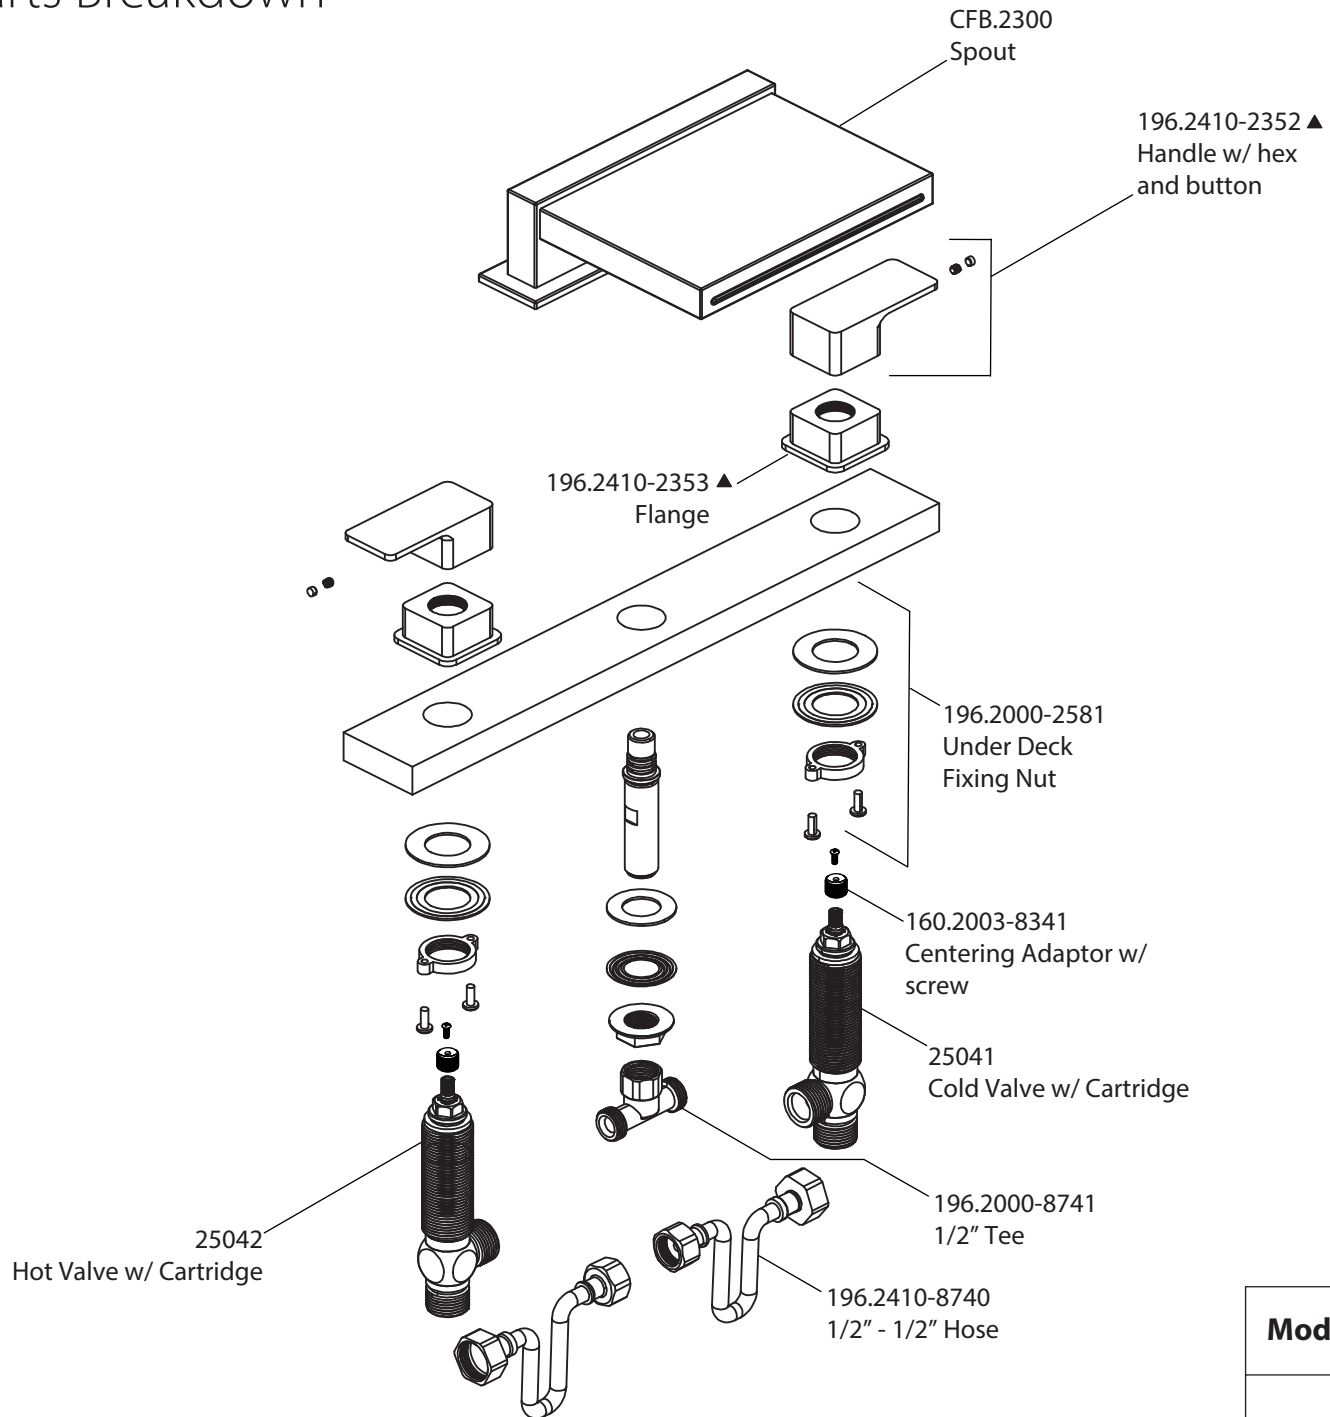

Product Parts Breakdown

Page 1 of 2

Model No. 196.2410CF

Ver 2.56

Product Parts Breakdown

Page 2 of 2

Model No. CFB.2300

Ver 2.53

FLUSSO
LUXURY PLUMBING FIXTURES