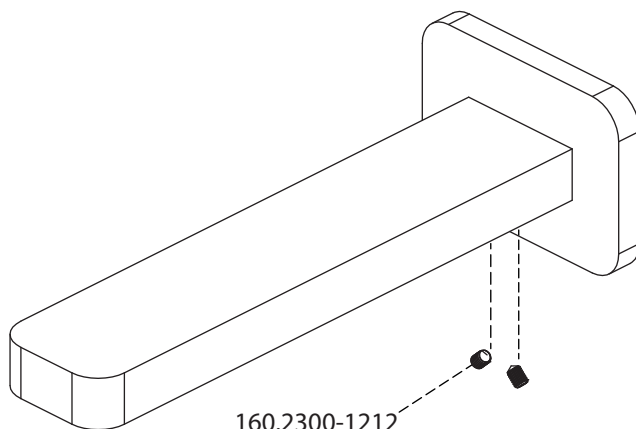

# Product Parts Breakdown

▲ Specify Finish

160.2300-1212  
Pointed Hex Nut

FEM.2300  
1/2" Female  
Connector  
w/ o-rings  
MEM.2300-O  
O-rings (Set Of 2)

160.2410-0226  
Aerator Washer

160.2410-2364  
Aerator

160.2000-1999▲  
Aerator Casing

Model No. 196.2300

Ver 2.55

 **FLUSSO**  
LUXURY PLUMBING FIXTURES