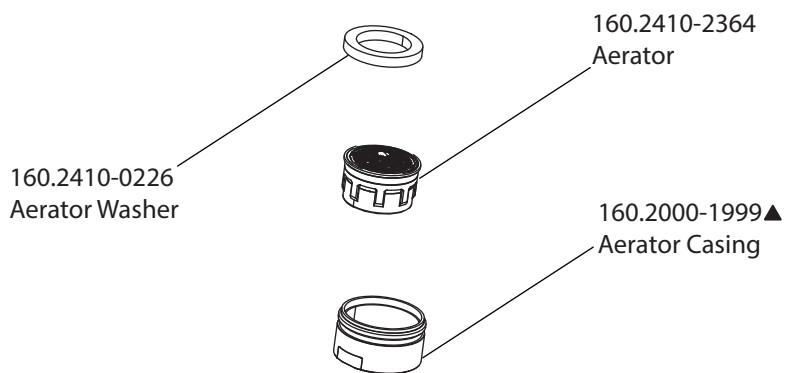

# Product Parts Breakdown

▲ Specify Finish

160.2300-1212  
Pointed Hex Nut

FEM.2300  
1/2" Female  
Connector  
w/ o-rings  
MEM.2300-O  
O-rings (Set Of 2)

160.2410-0226  
Aerator Washer

160.2410-2364  
Aerator

160.2000-1999▲  
Aerator Casing

Model No. 196.2300

Ver 2.55

 **FLUSSO**  
LUXURY PLUMBING FIXTURES