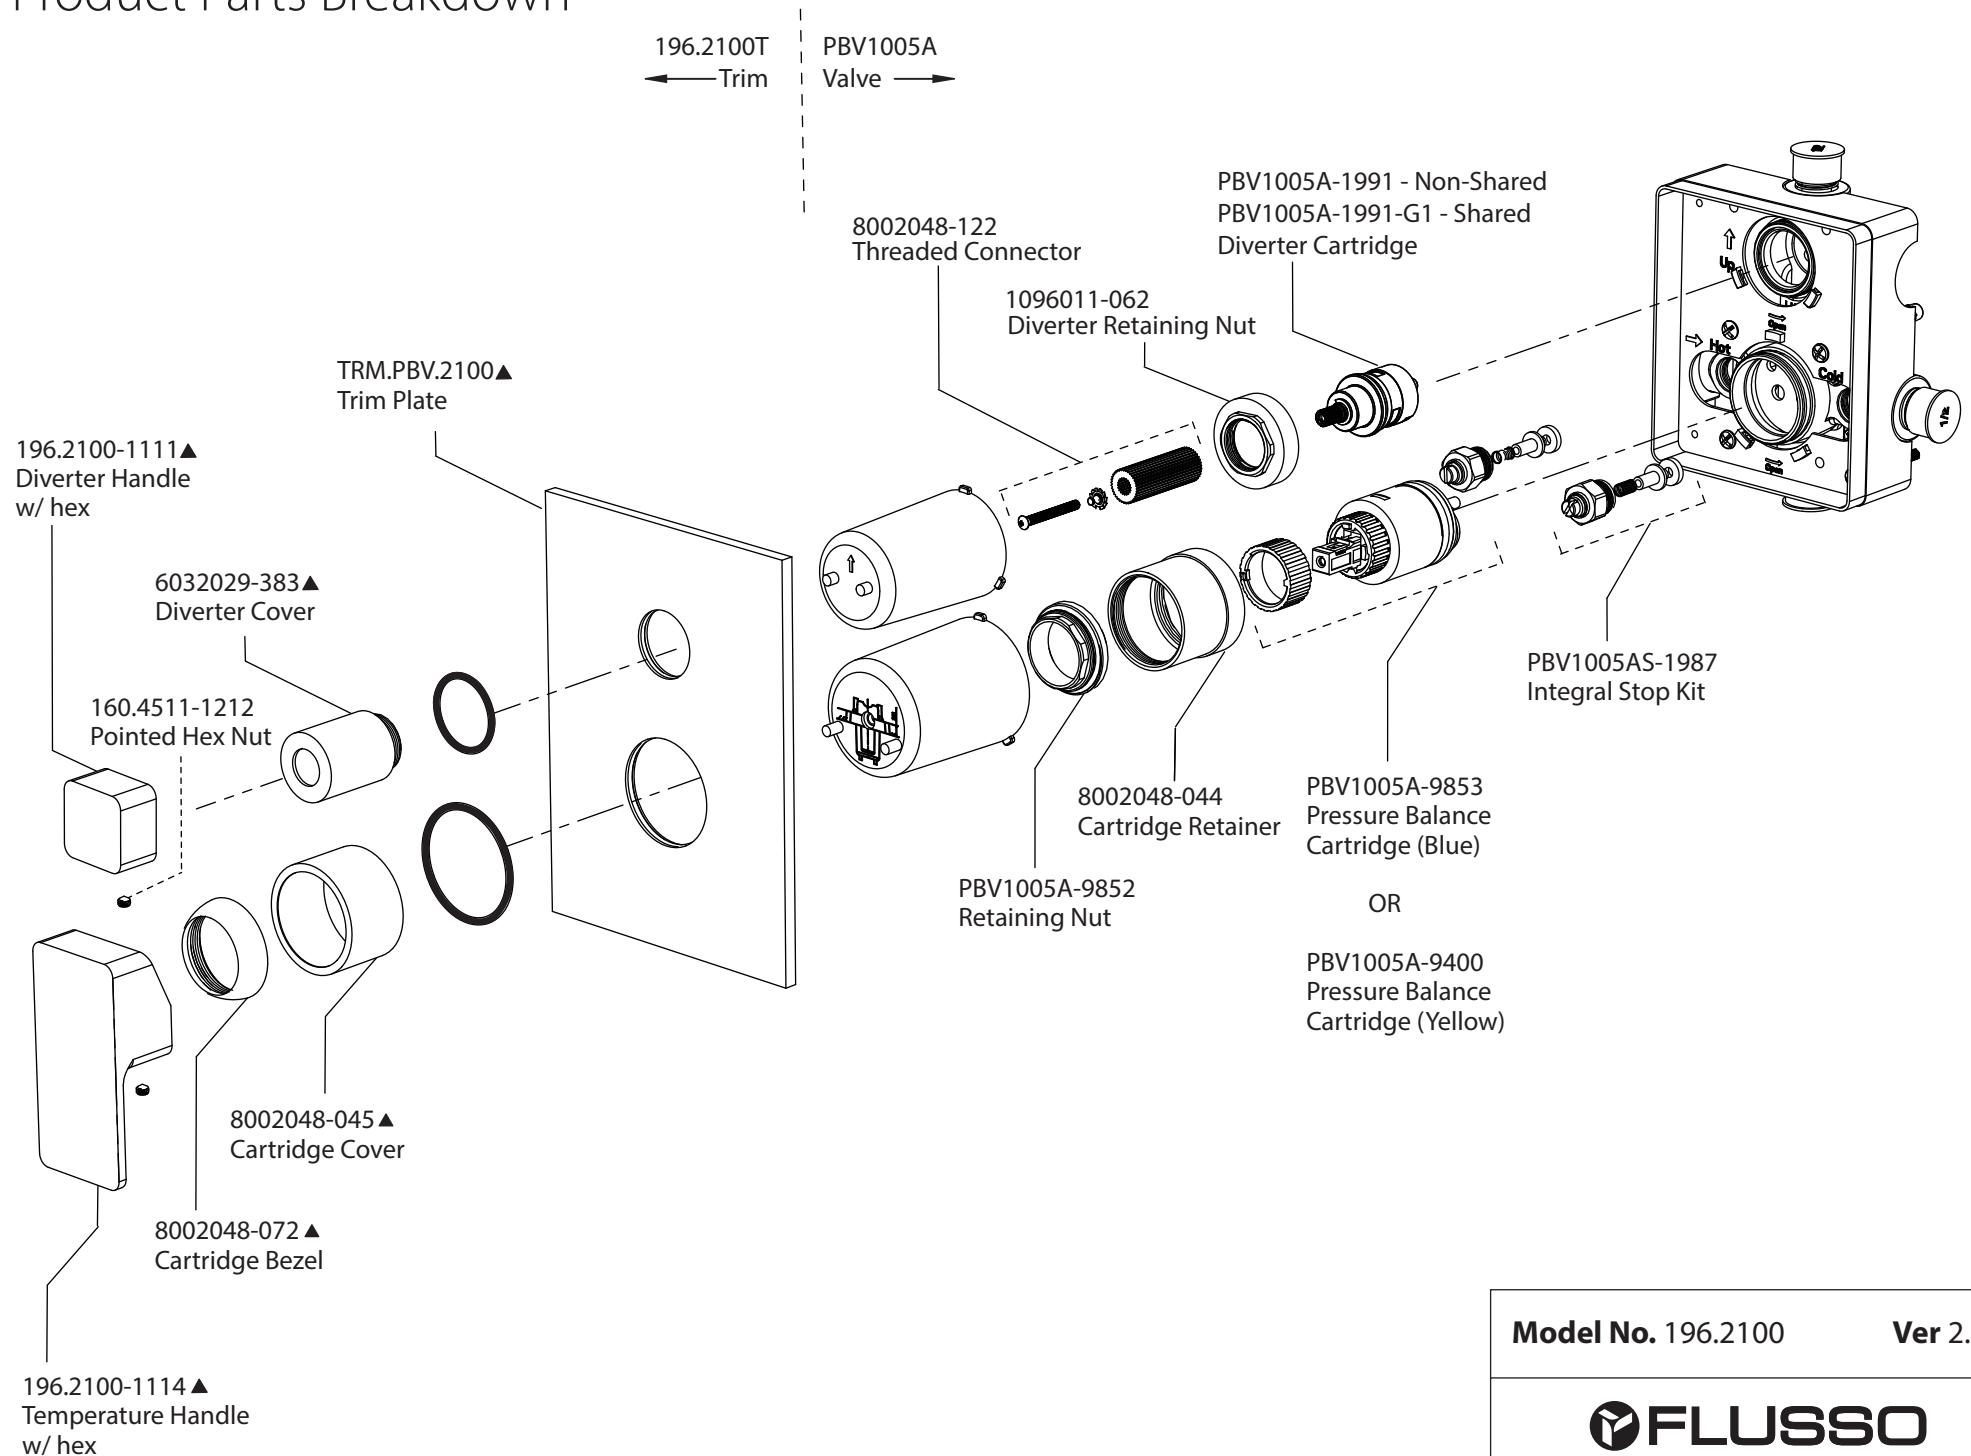

Product Parts Breakdown

▲ Specify Finish

Model No. 196.2100 **Ver** 2.57