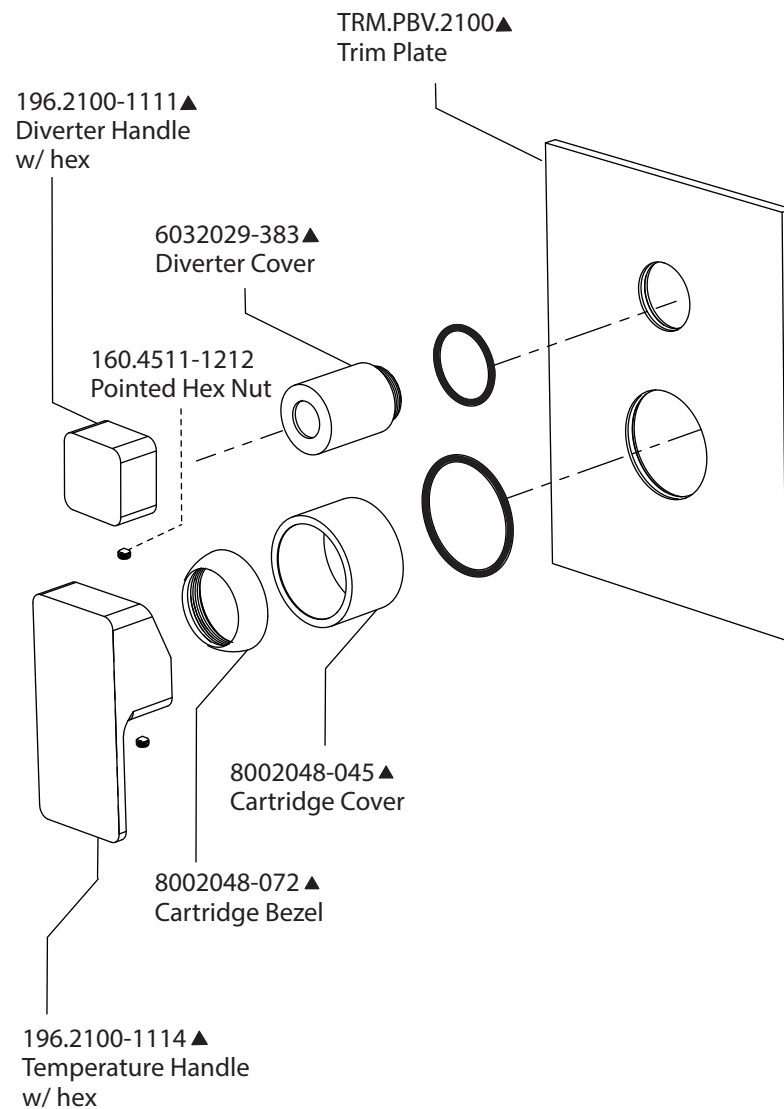

Product Parts Breakdown

▲ Specify Finish

Model No. 196.2100T

Ver 2.53

FLUSSO
LUXURY PLUMBING FIXTURES