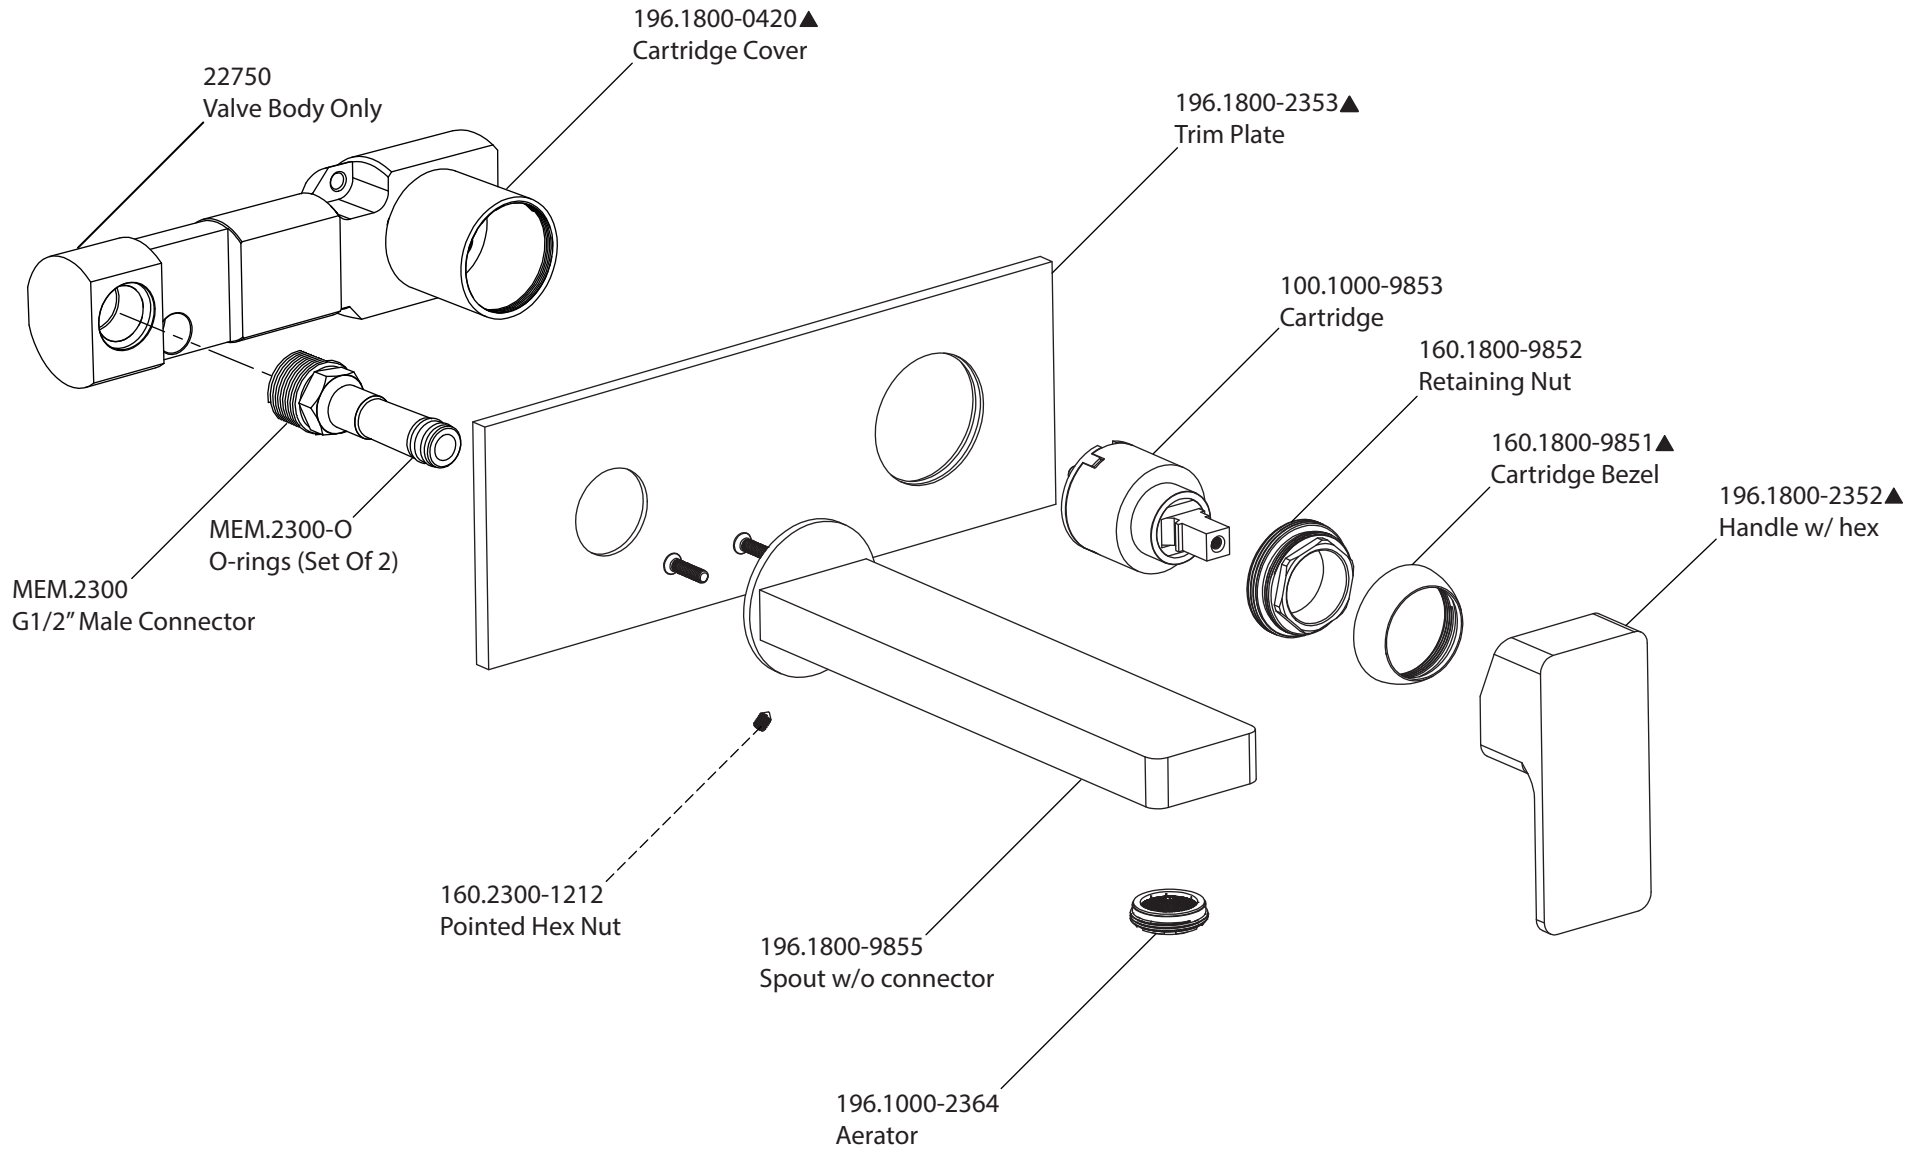

Product Parts Breakdown

Model No. 196.1800 **Ver** 2.59

Product Parts Breakdown

Model No. 196.1800

Ver 2.54

FLUSSO
LUXURY PLUMBING FIXTURES