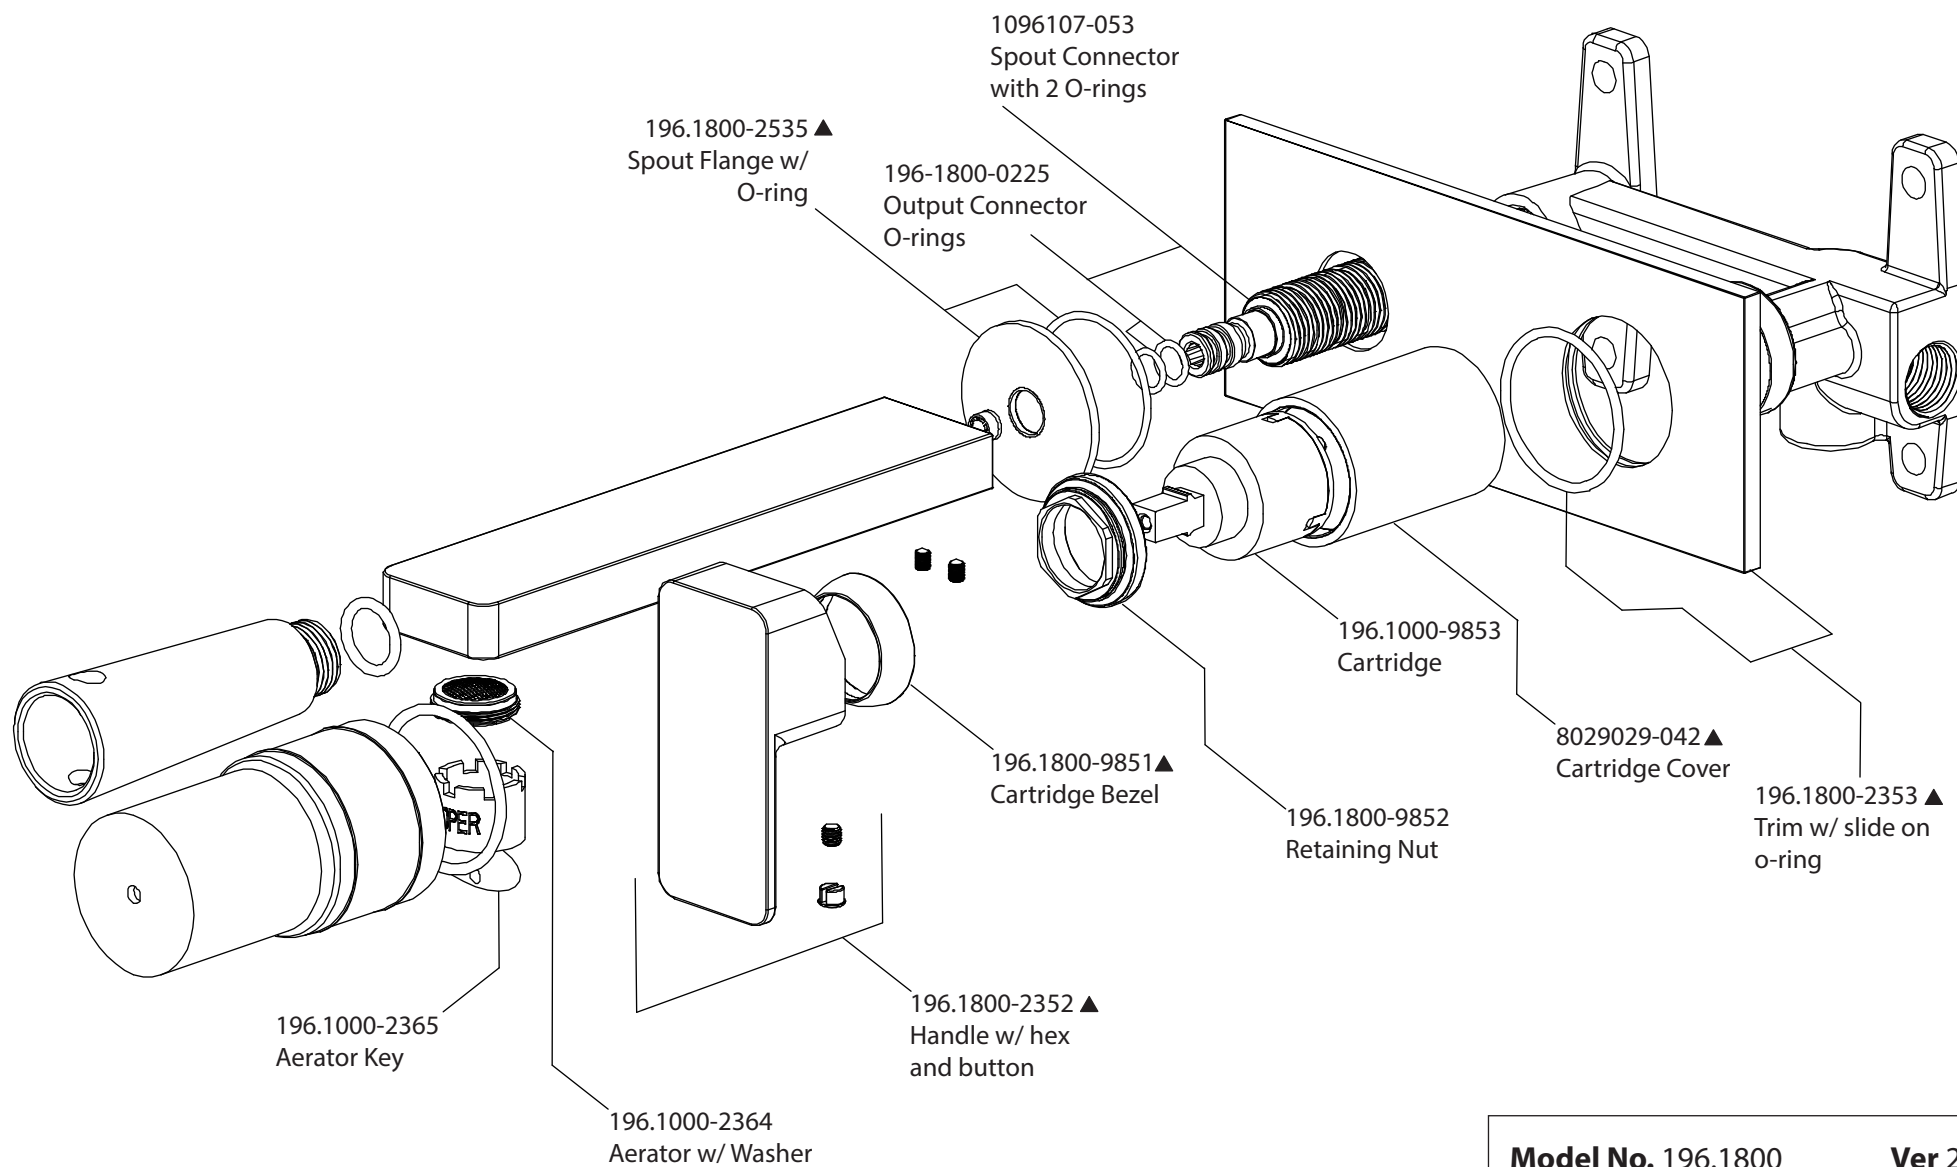

Product Parts Breakdown

Model No. 196.1800 **Ver** 2.59

Product Parts Breakdown

Model No. 196.1800

Ver 2.54

FLUSSO
LUXURY PLUMBING FIXTURES