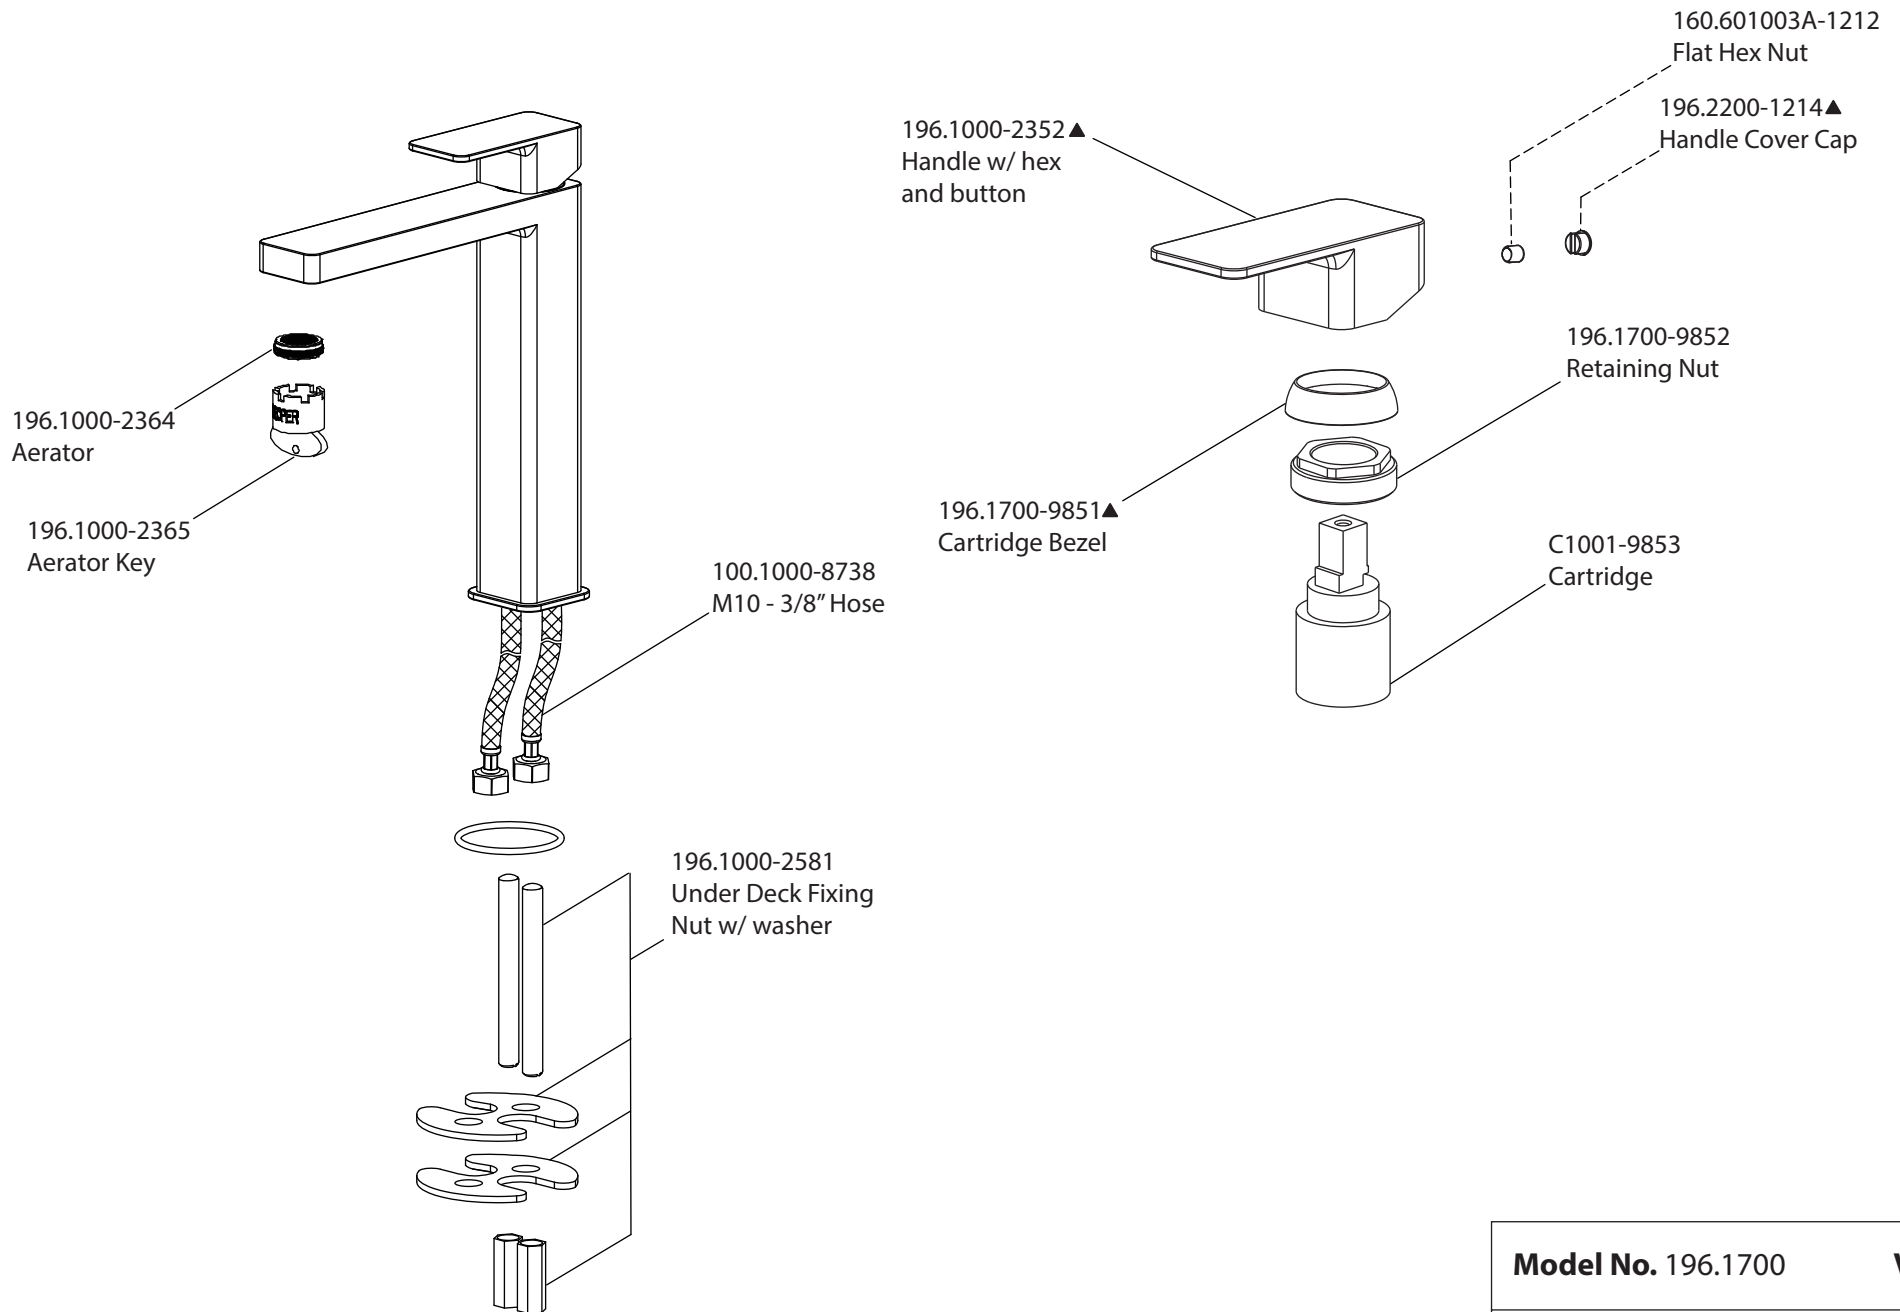

# Product Parts Breakdown

Model No. 196.1700

Ver 2.53