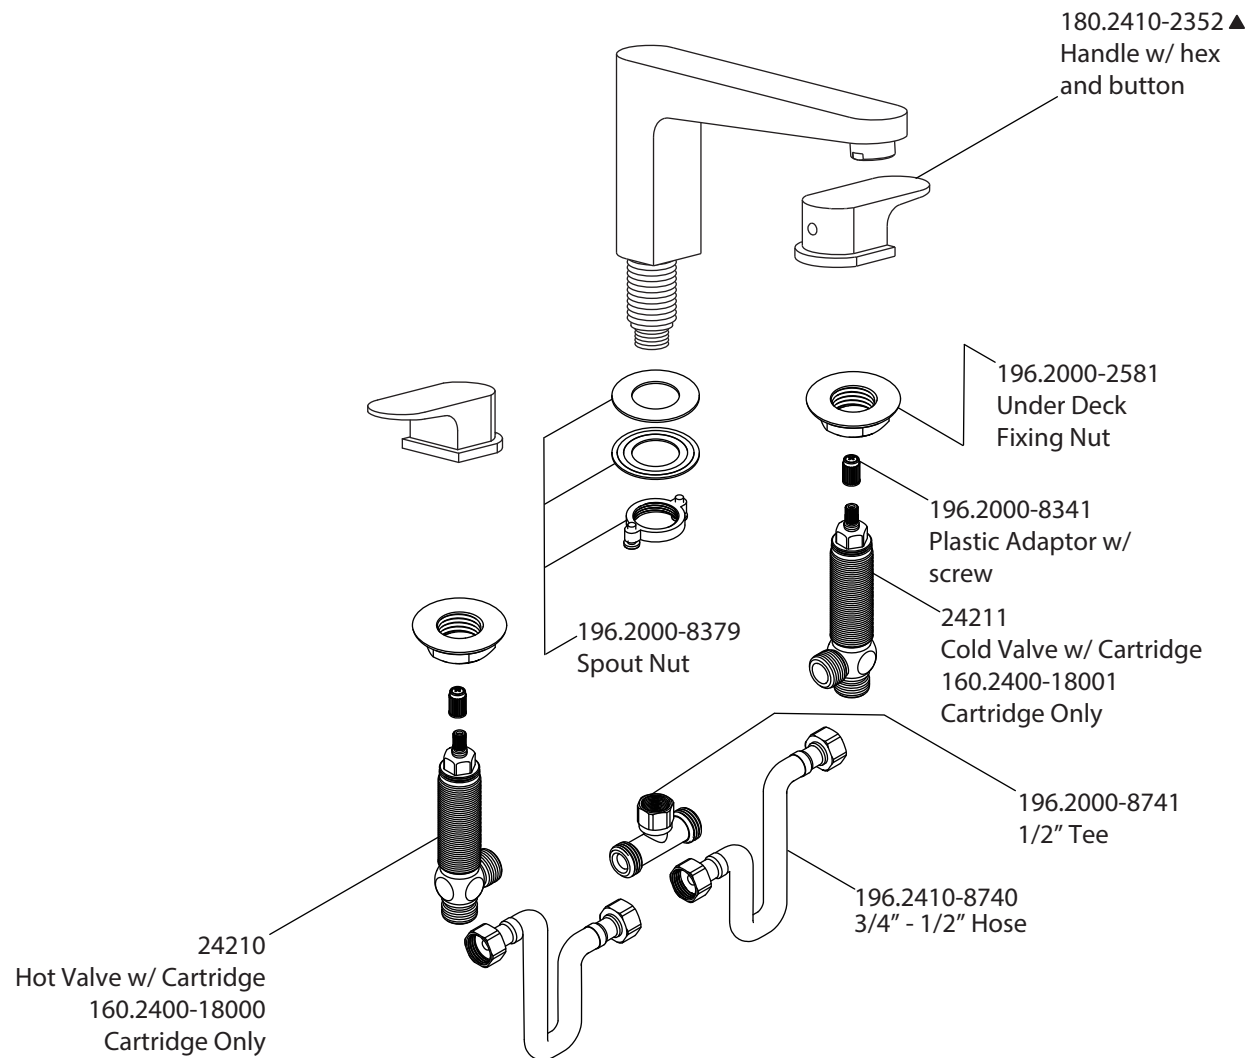

Product Parts Breakdown

Model No. 180.2410

Ver 2.56

 **FLUSSO**
LUXURY PLUMBING FIXTURES