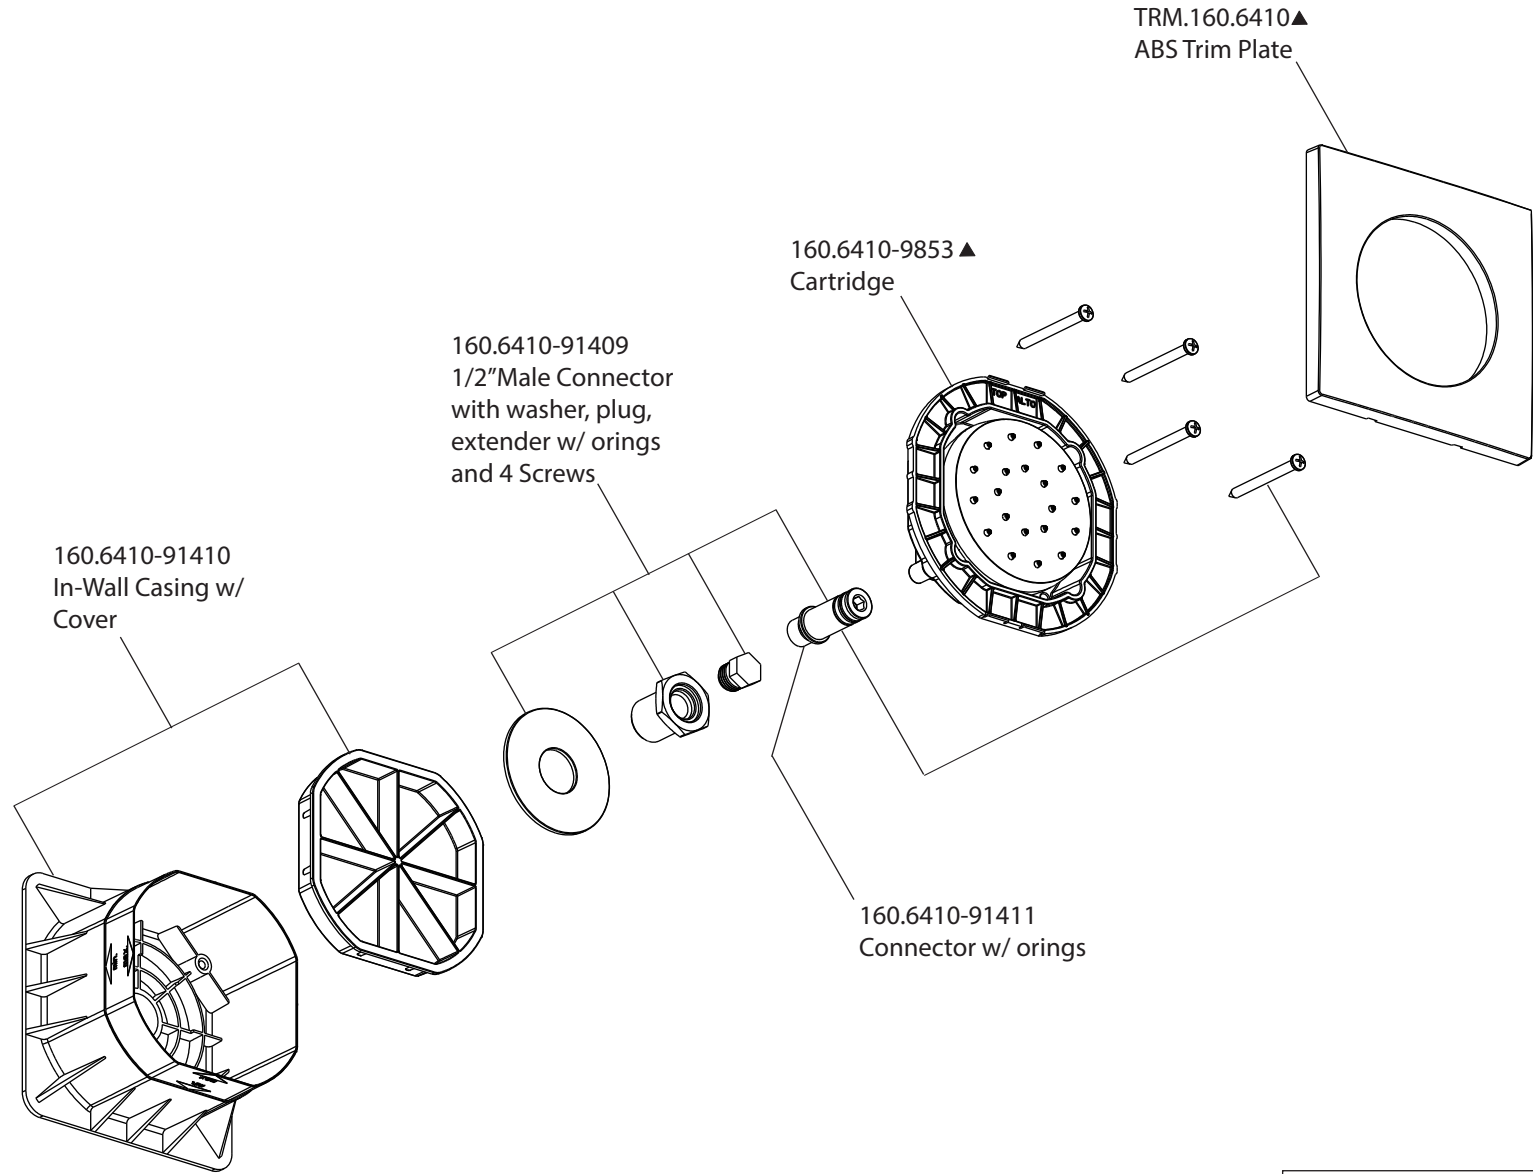

# Product Parts Breakdown

<b>Model No.</b> 160.6410	<b>Ver</b> 2.55
 <b>FLUSSO</b> LUXURY PLUMBING FIXTURES	