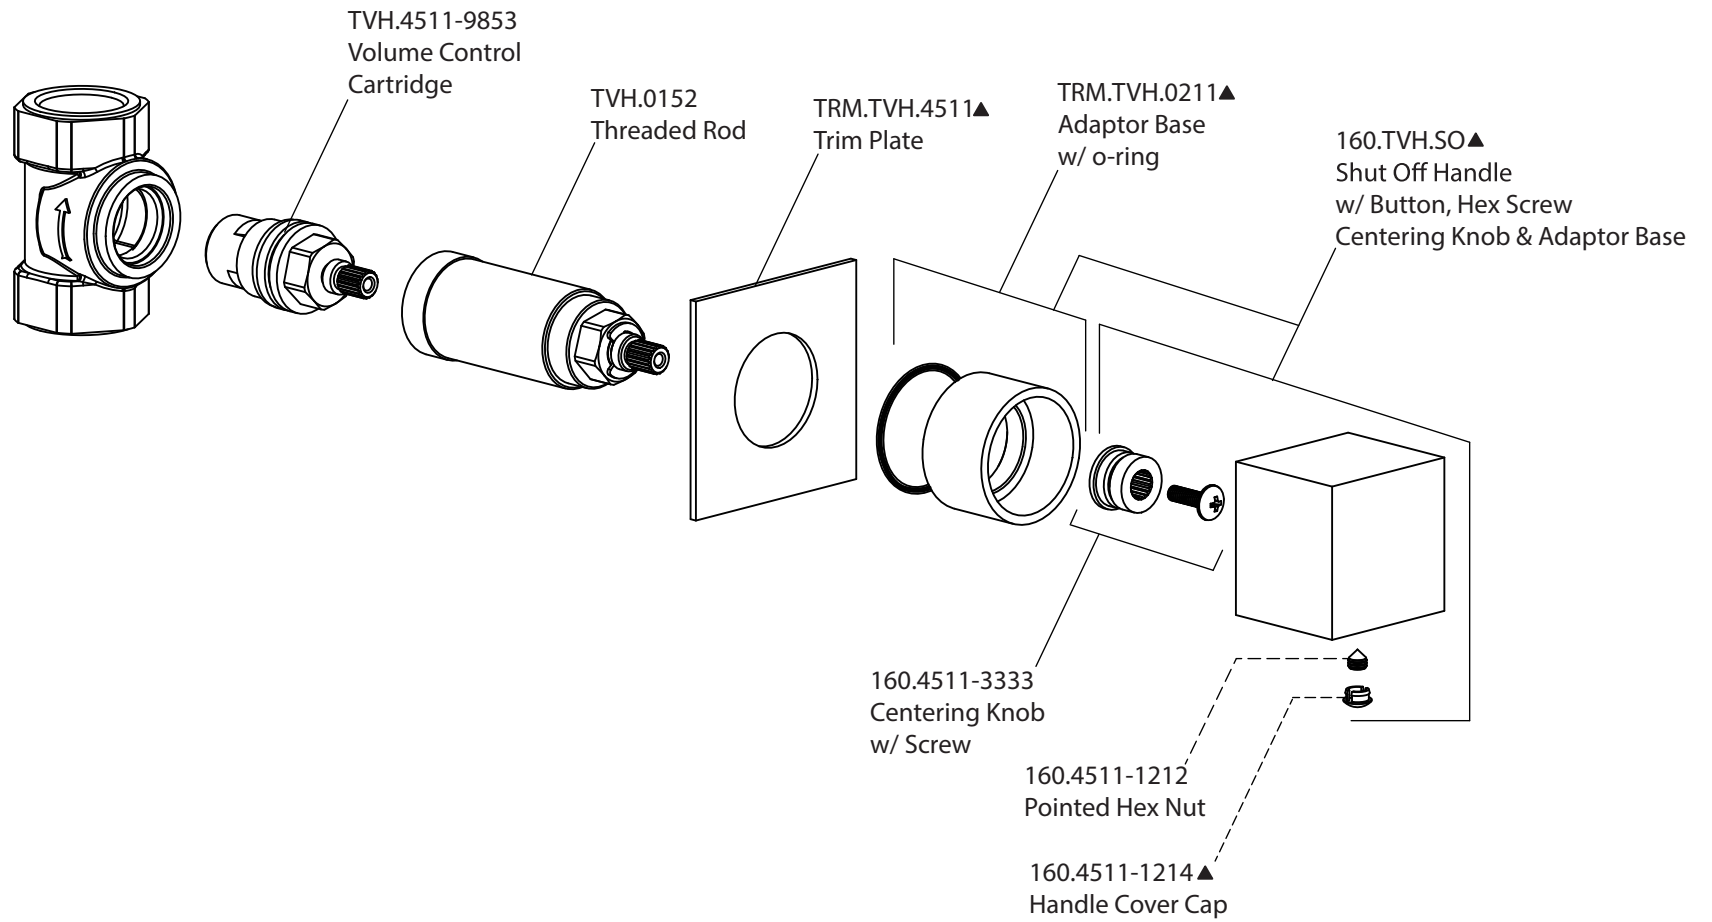

Product Parts Breakdown

▲ Specify Finish

Model No. 160.4511

Ver 2.55

FLUSSO
LUXURY PLUMBING FIXTURES