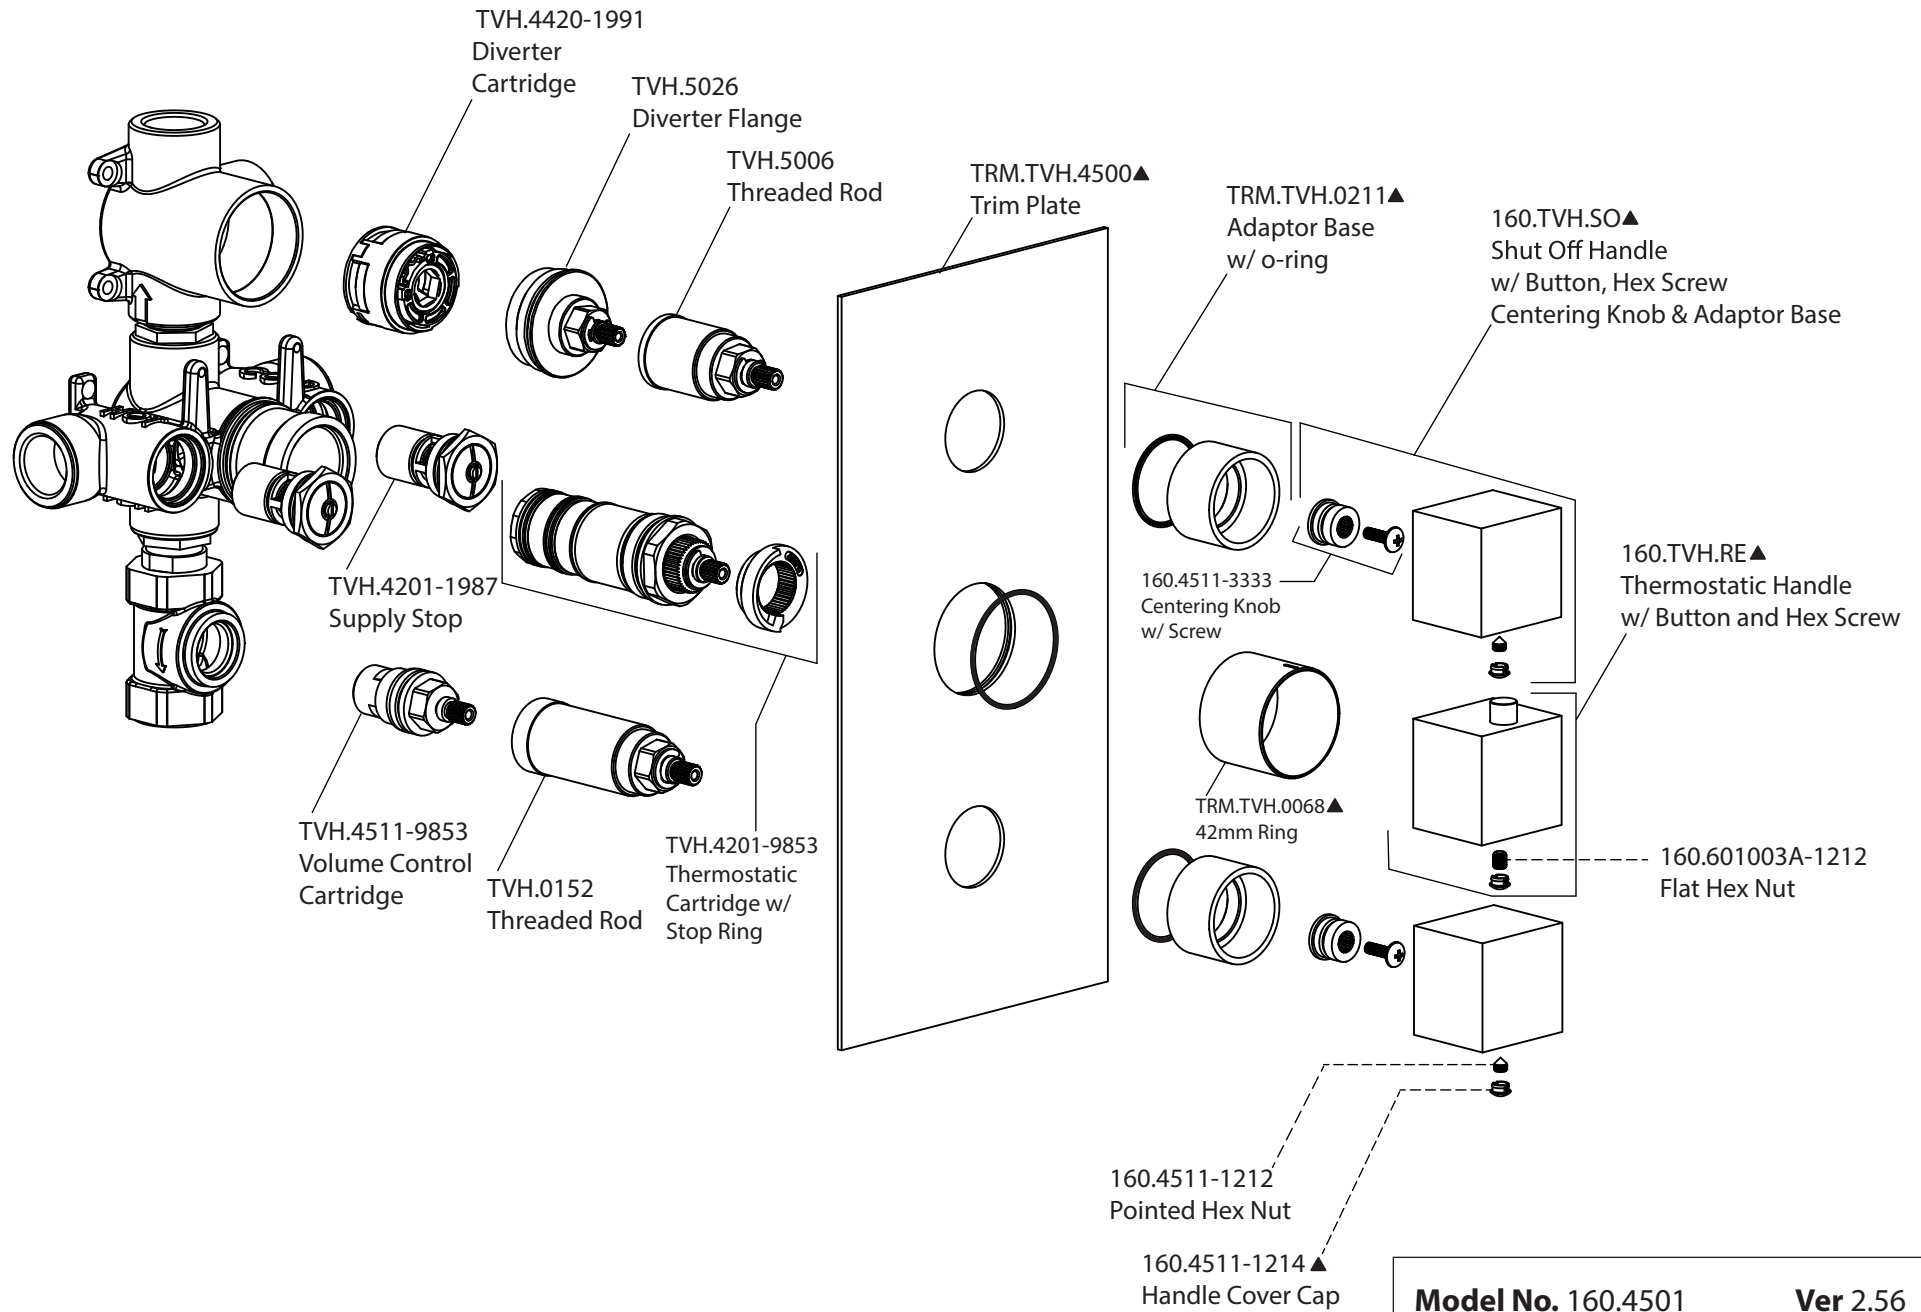

Product Parts Breakdown

Model No. 160.4501 **Ver** 2.56

FLUSSO
LUXURY PLUMBING FIXTURES