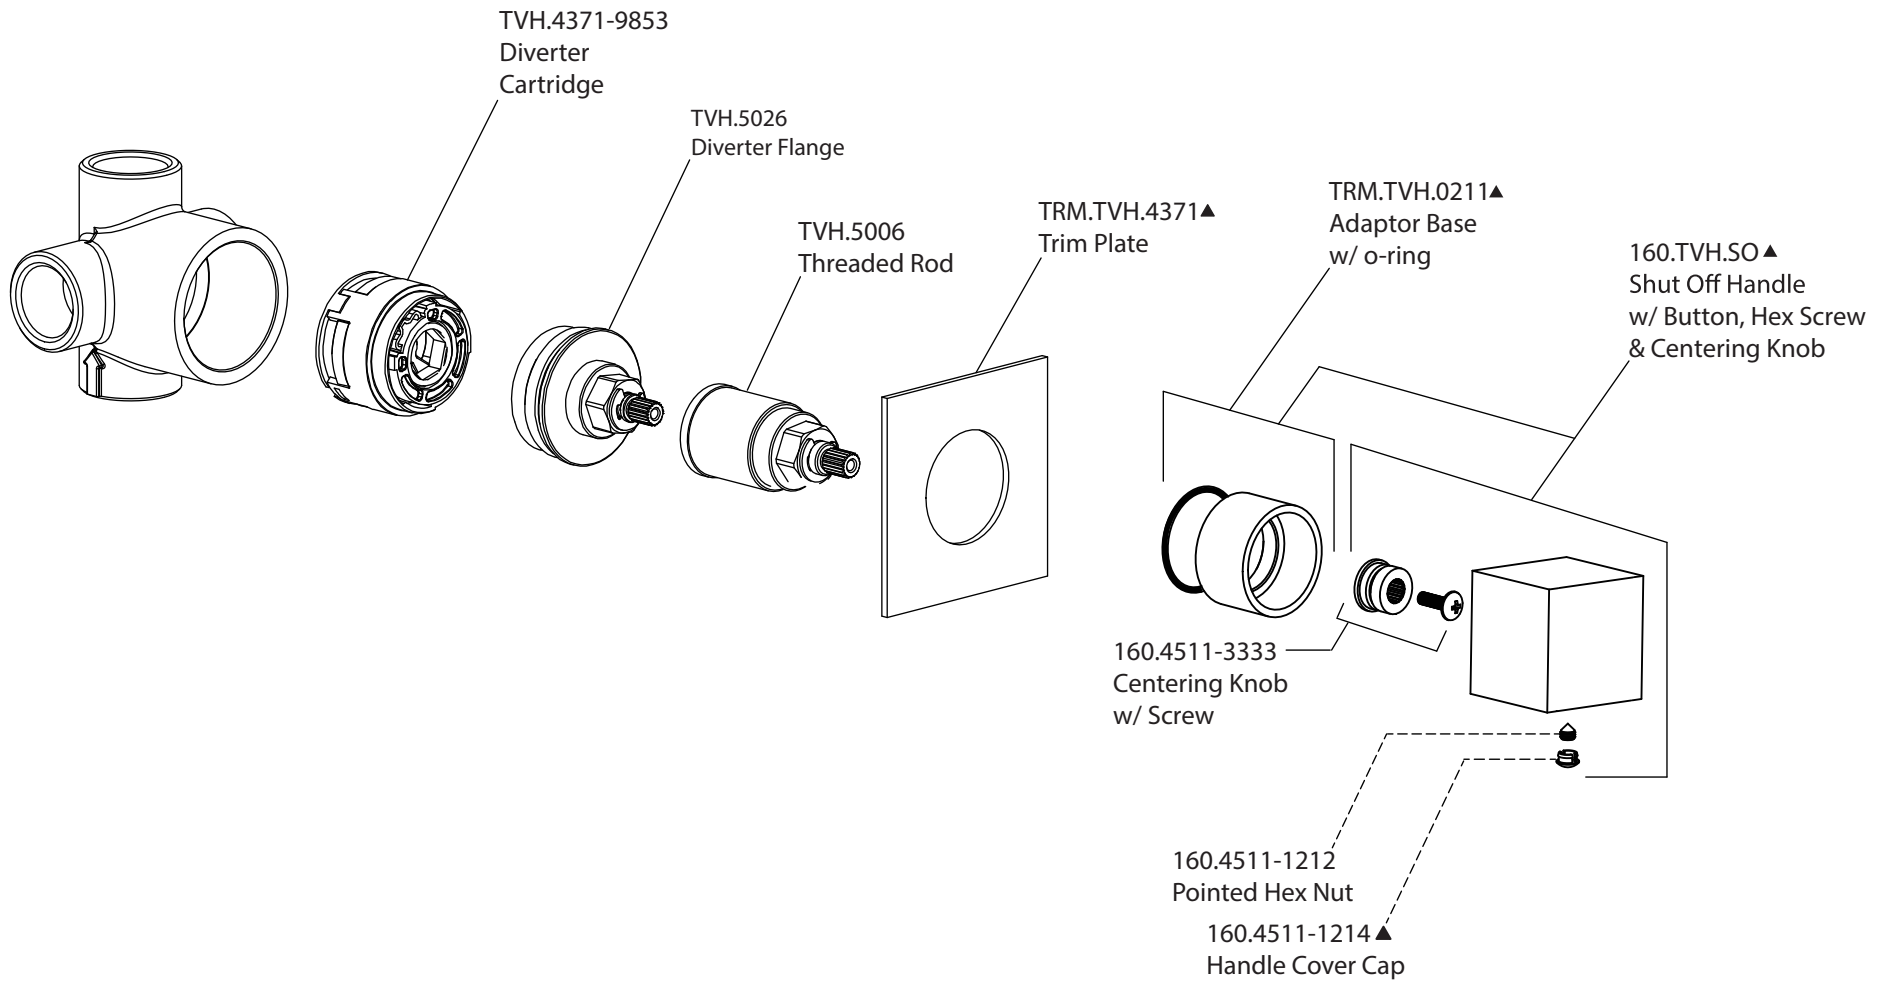

Product Parts Breakdown

Model No. 160.4371	Ver 2.55
 FLUSSO LUXURY PLUMBING FIXTURES	