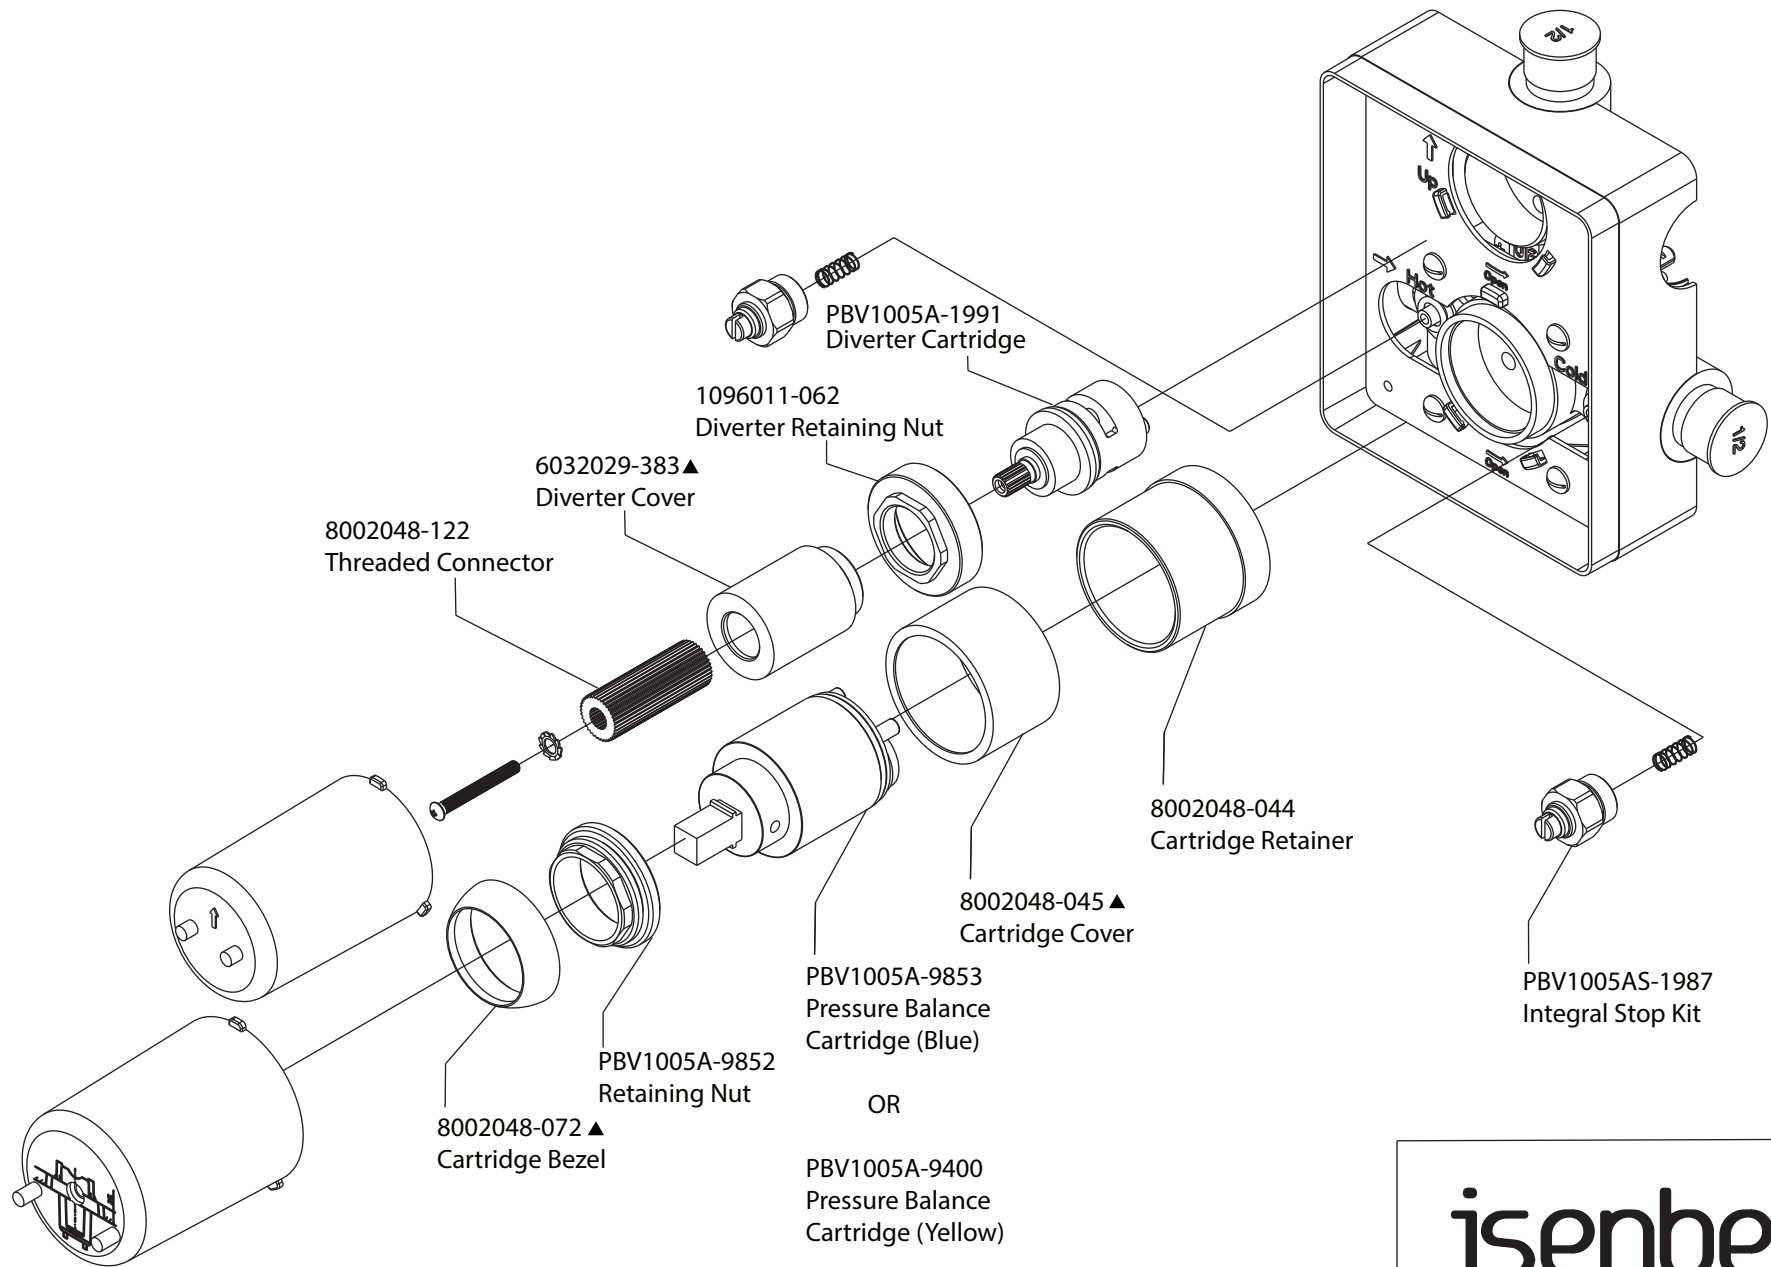

Product Parts Breakdown

isenberg
innovation+design

160.3400

Ver 2.53

Product Parts Breakdown

▲ Specify Finish

isenberg
innovation+design

HSB.6S

Ver 2.53

Product Parts Breakdown

▲ Specify Finish

isenberg
innovation+design

HS1020

Ver 2.53

Product Parts Breakdown

▲ Specify Finish

isenberg
innovation+design

160.2101T

Ver 2.58

Product Parts Breakdown

isenberg
innovation+design

PBV1005A

Product Parts Breakdown

▲ Specify Finish

isenberg
innovation+design

HS1006H

Ver 2.55

Product Parts Breakdown

isenberg
innovation+design

100.601024A

Ver 2.54

Product Parts Breakdown