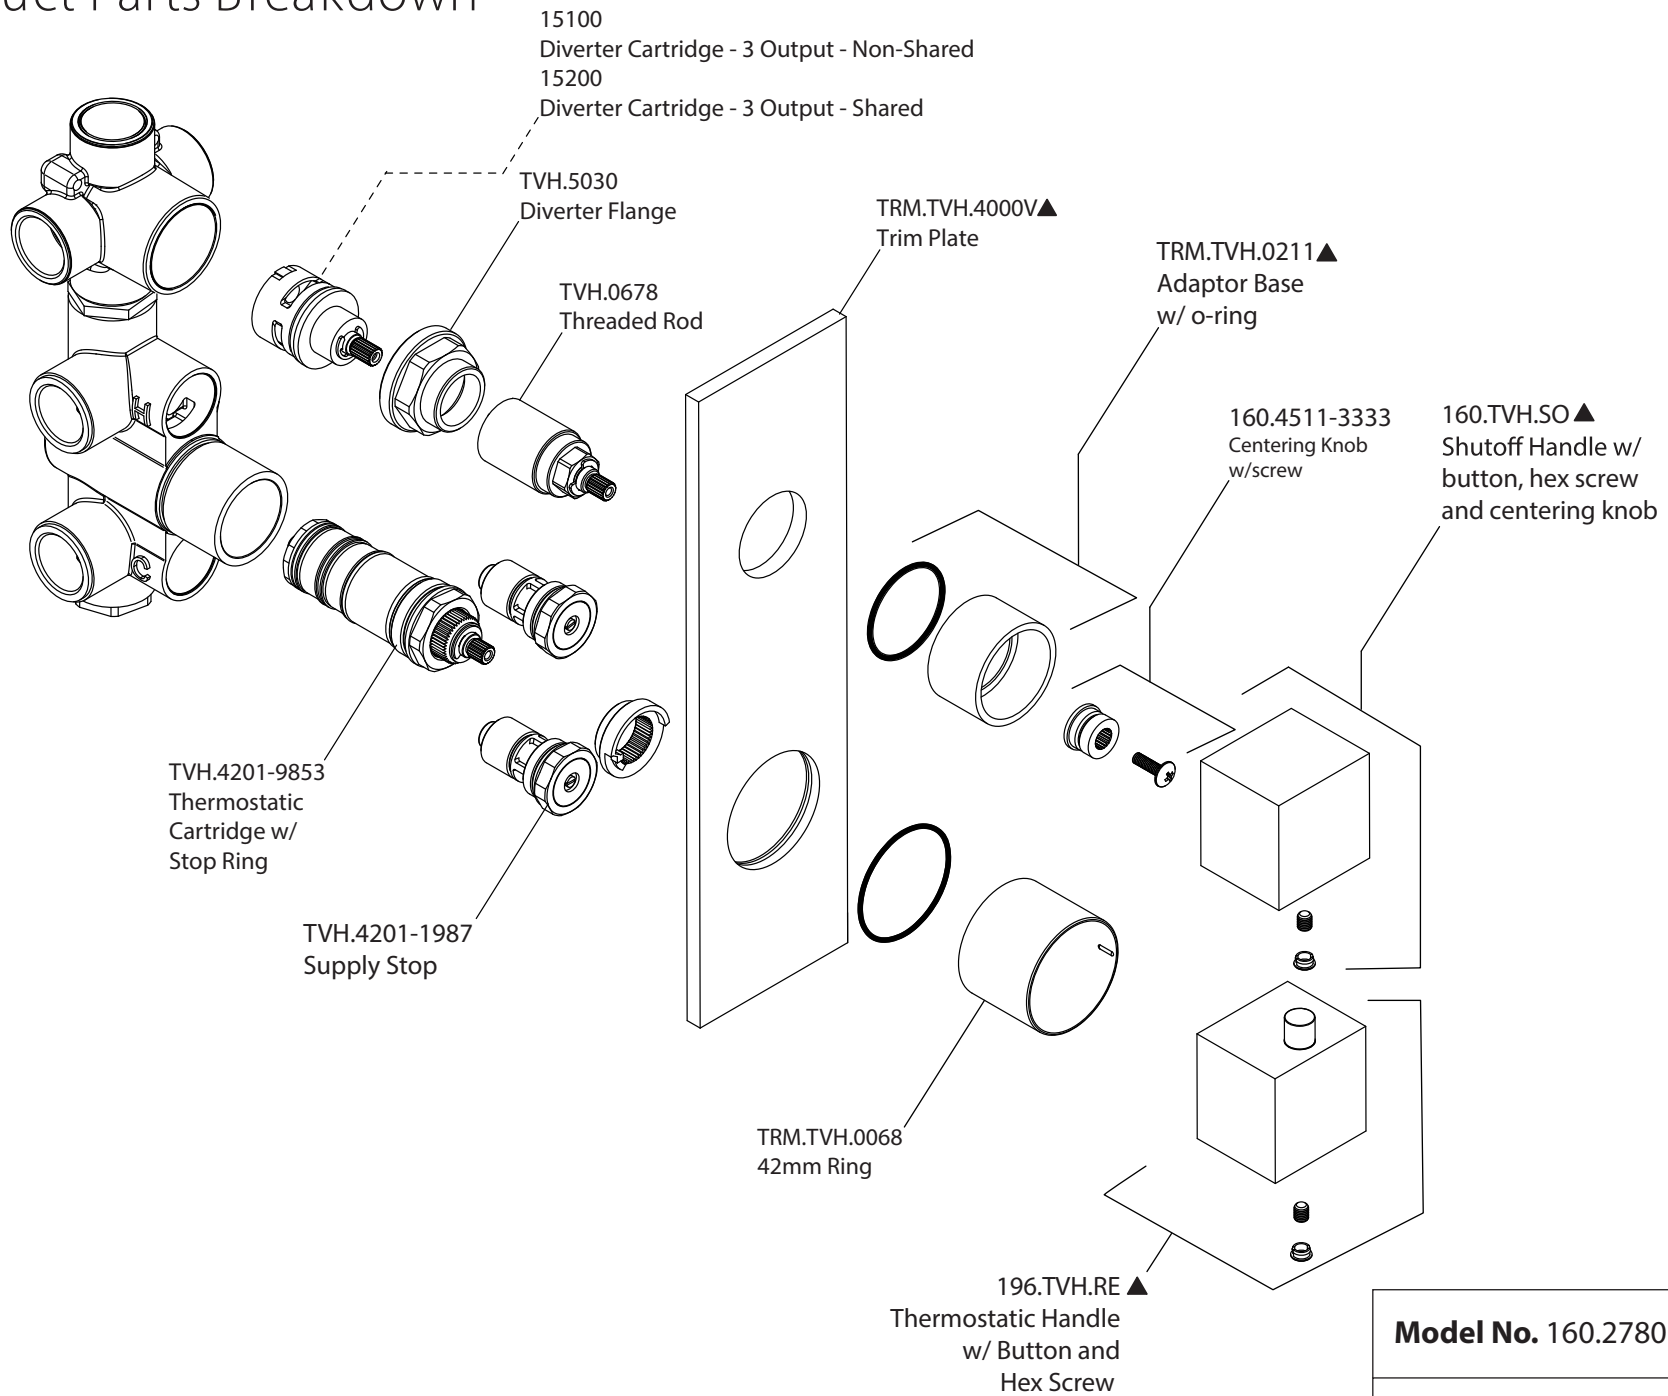

Product Parts Breakdown

▲ Specify Finish

Model No. 160.2780

Ver 2.54

FLUSSO
LUXURY PLUMBING FIXTURES