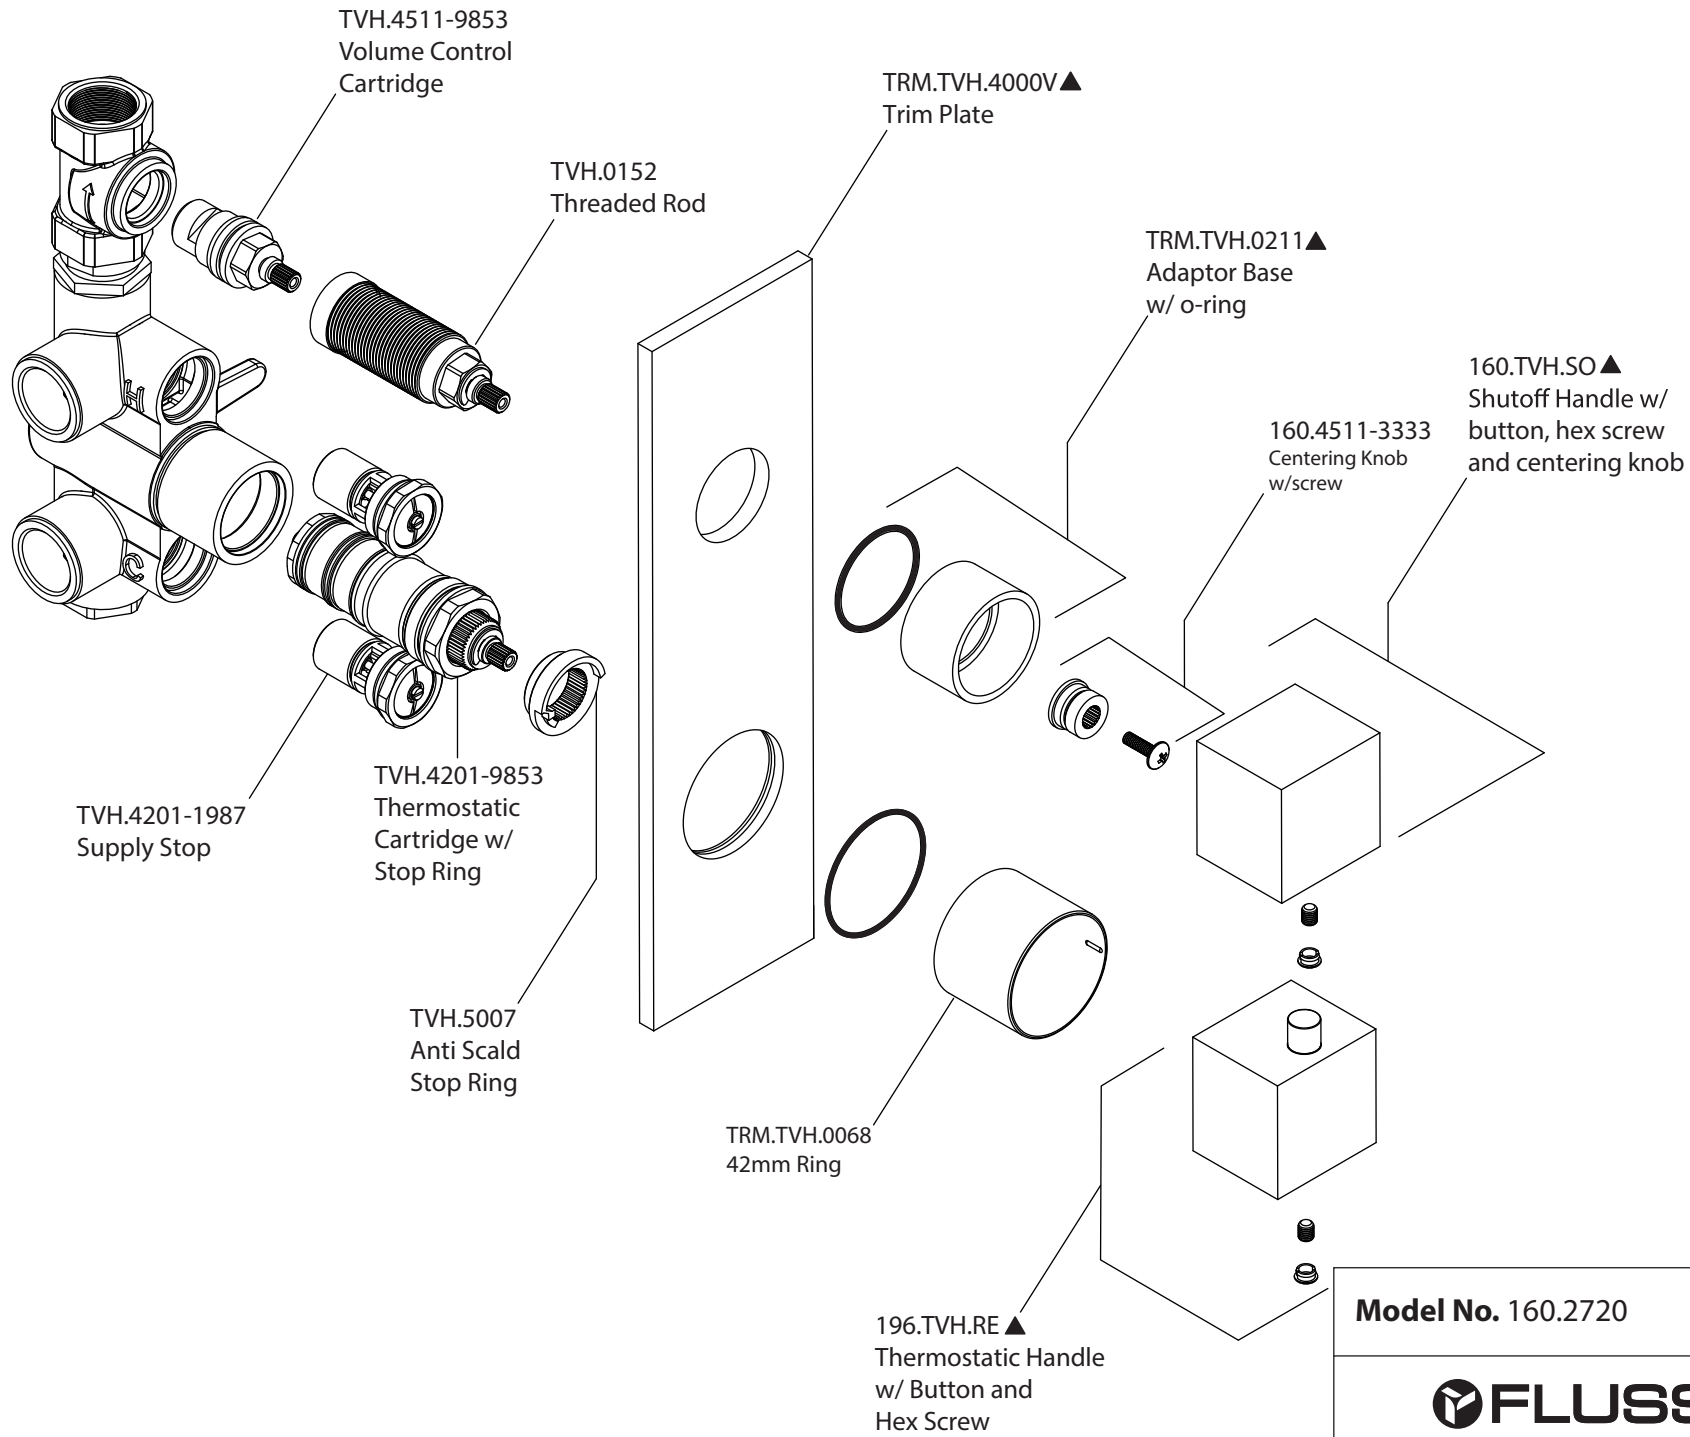

Product Parts Breakdown

Model No. 160.2720	Ver 2.54
 FLUSSO LUXURY PLUMBING FIXTURES	