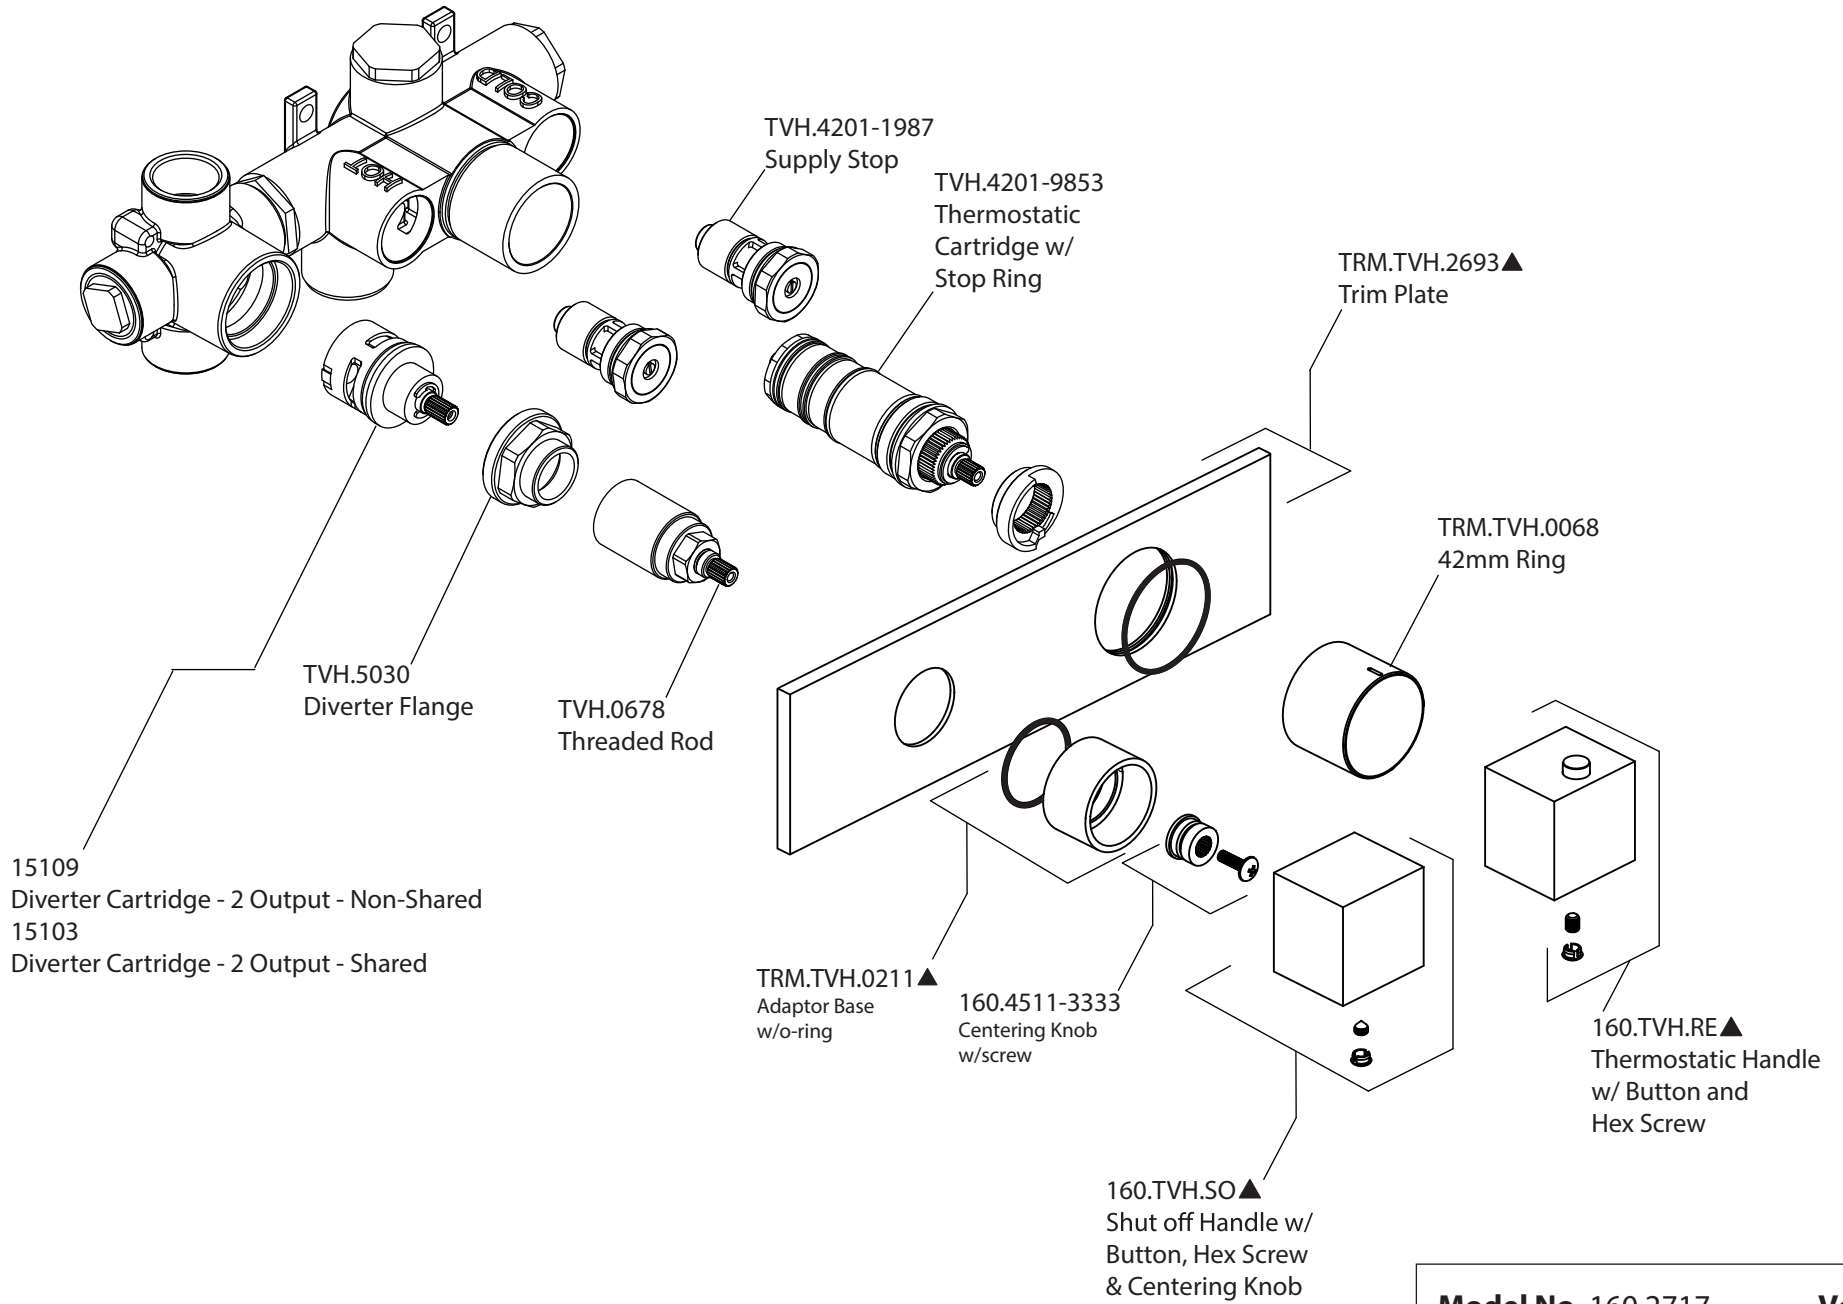

Product Parts Breakdown

▲ Specify Finish

Model No. 160.2717

Ver 2.54

FLUSSO
LUXURY PLUMBING FIXTURES