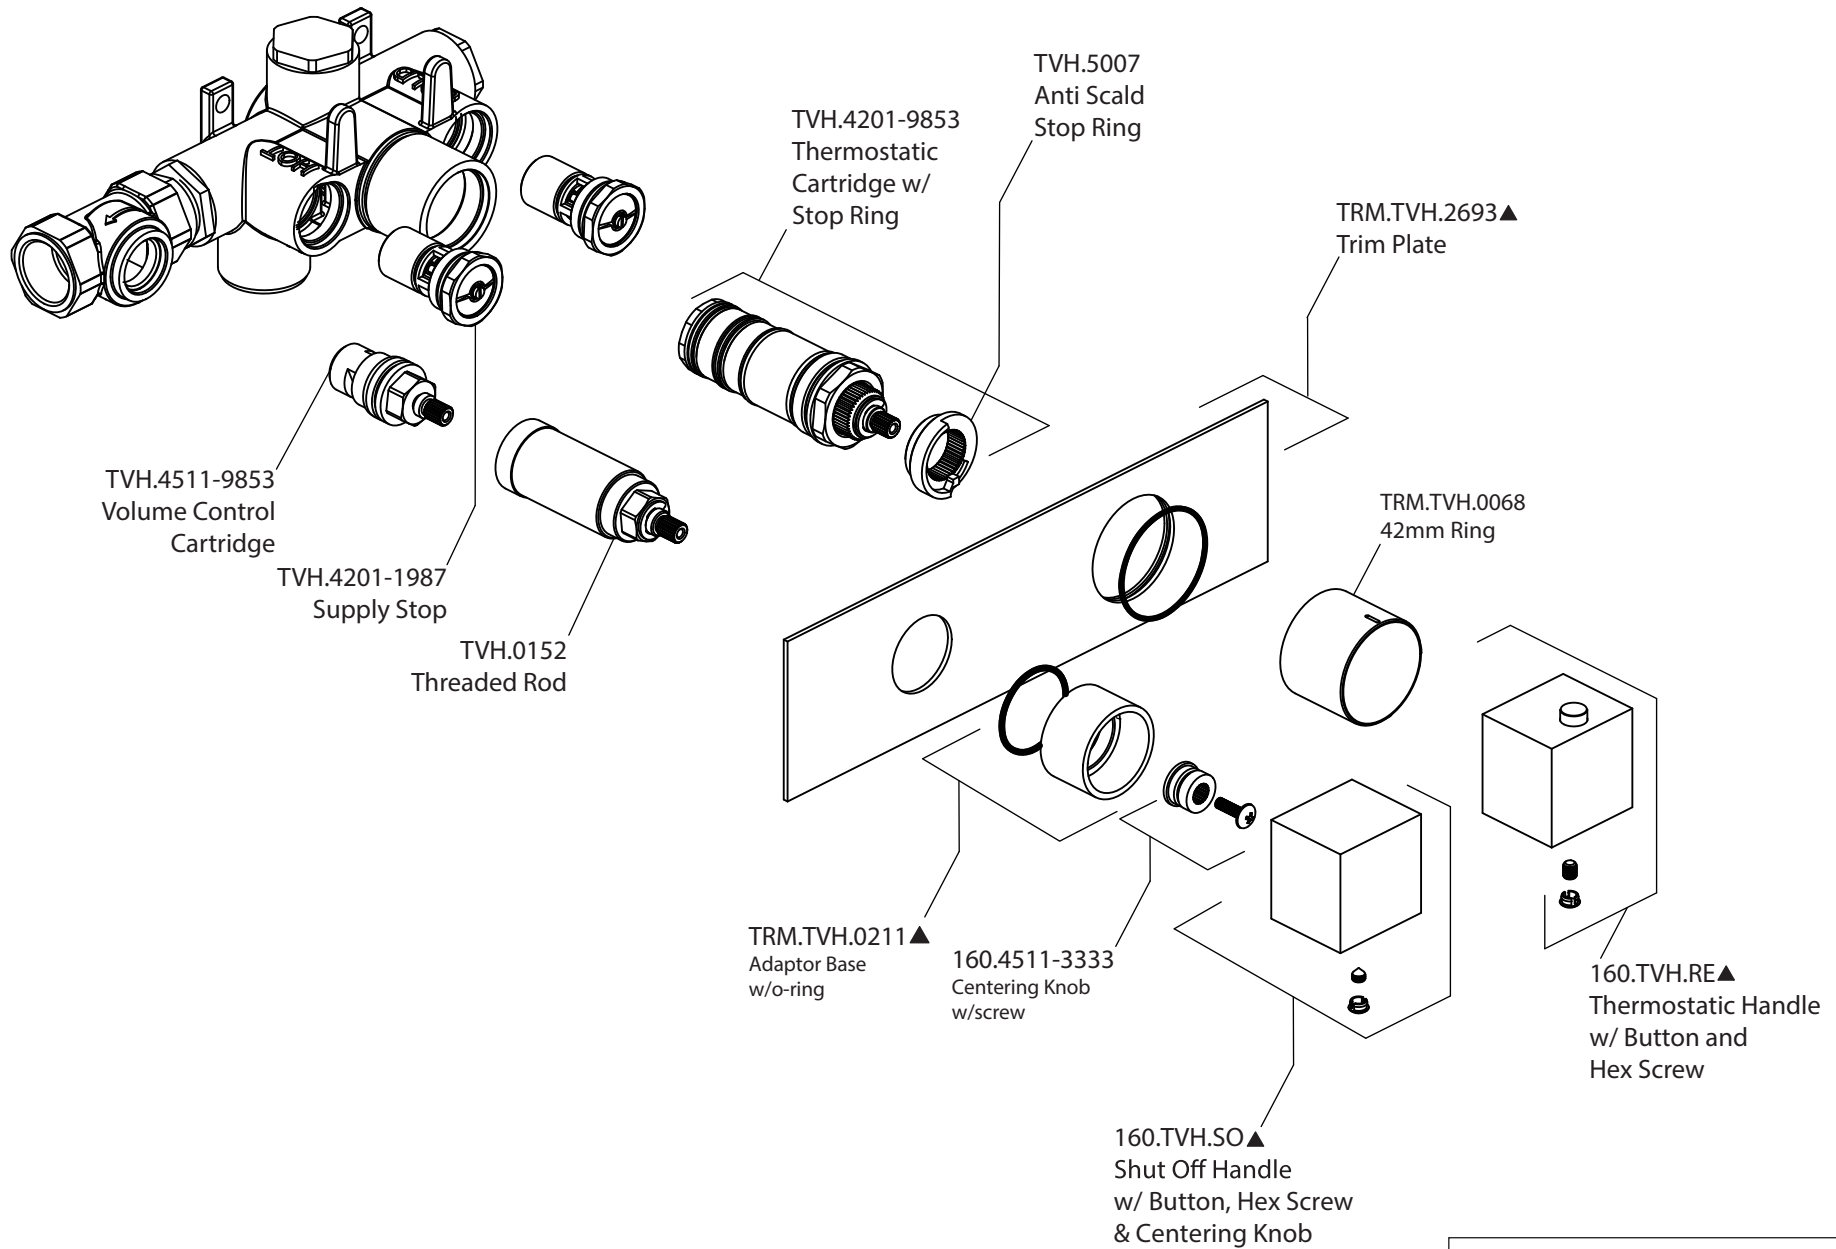

Product Parts Breakdown

▲ Specify Finish

Model No. 160.2693

Ver 2.54

FLUSSO
LUXURY PLUMBING FIXTURES