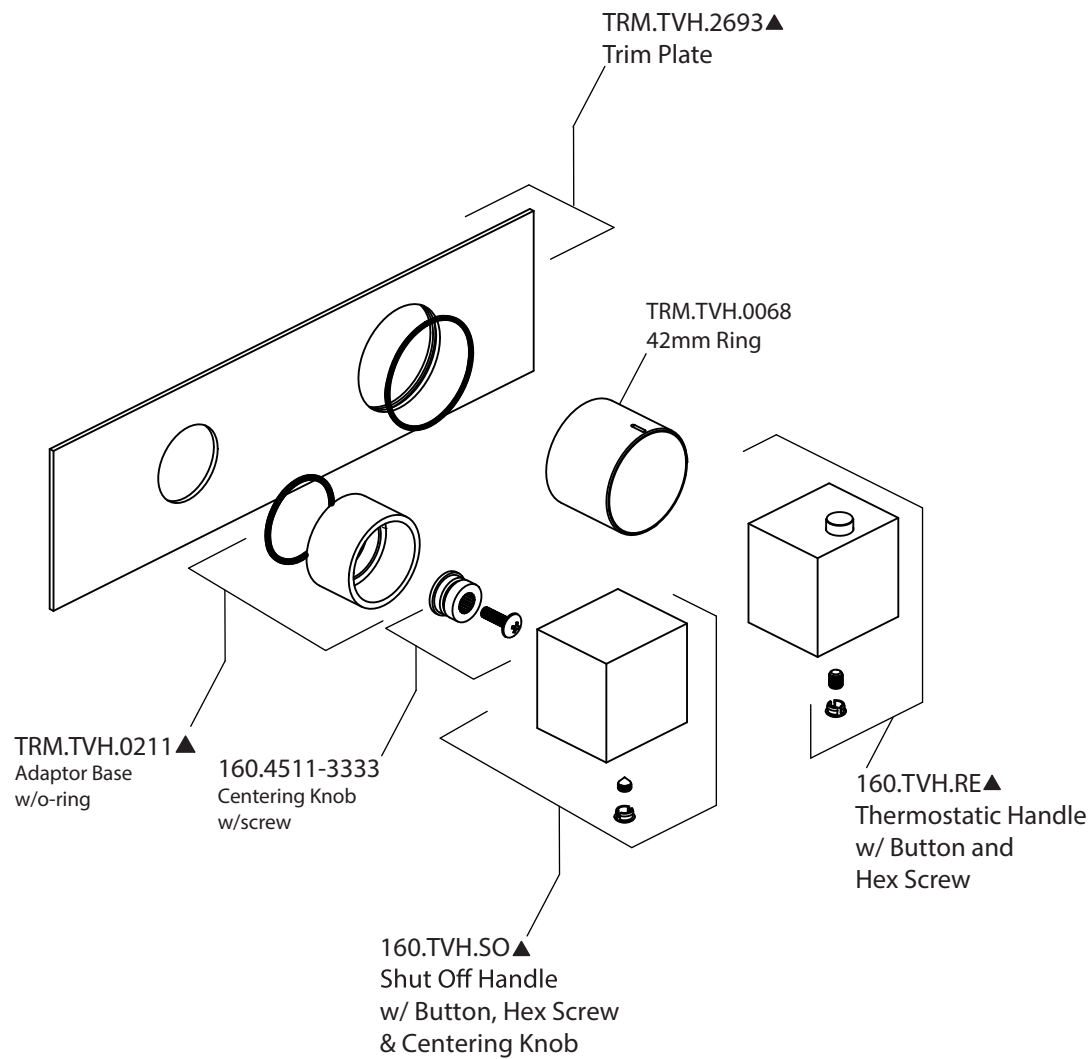

Product Parts Breakdown

▲ Specify Finish

Model No. 160.2693T

Ver 2.54

FLUSSO
LUXURY PLUMBING FIXTURES