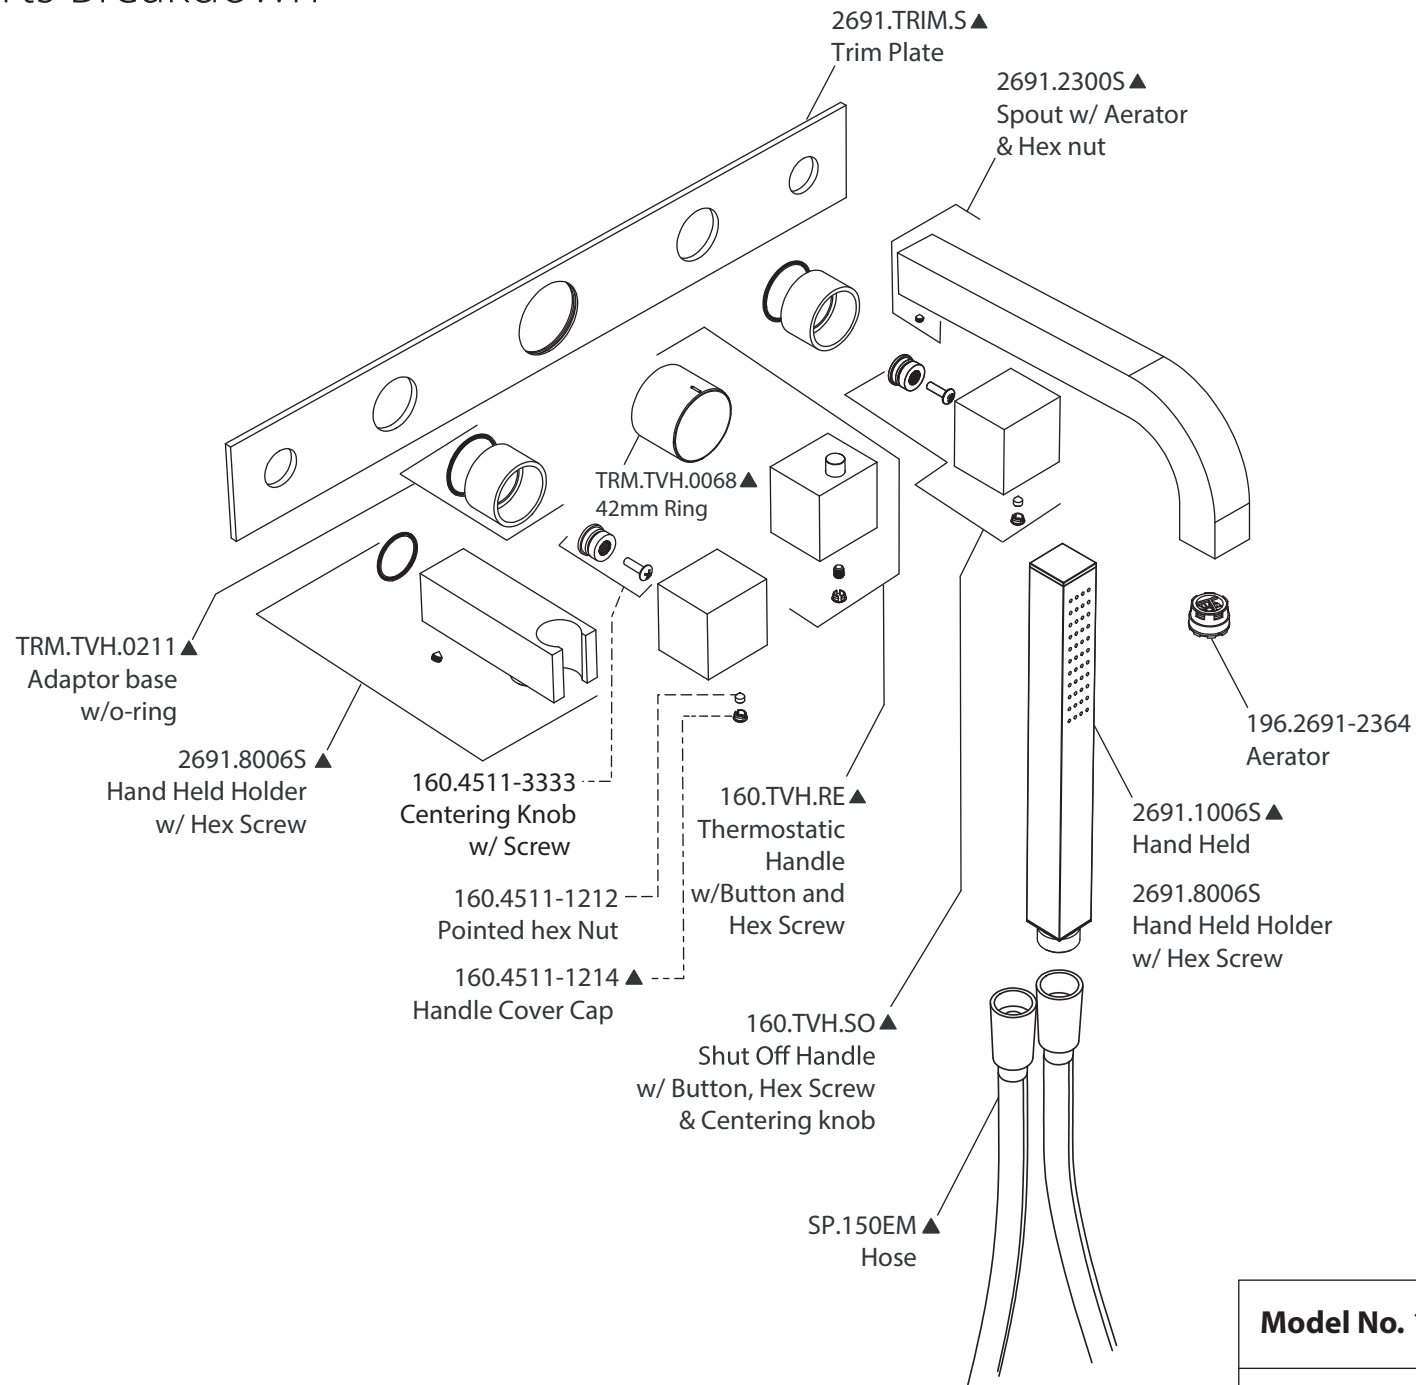

Product Parts Breakdown

Model No. 160.2691T

Ver 2.56

FLUSSO
LUXURY PLUMBING FIXTURES