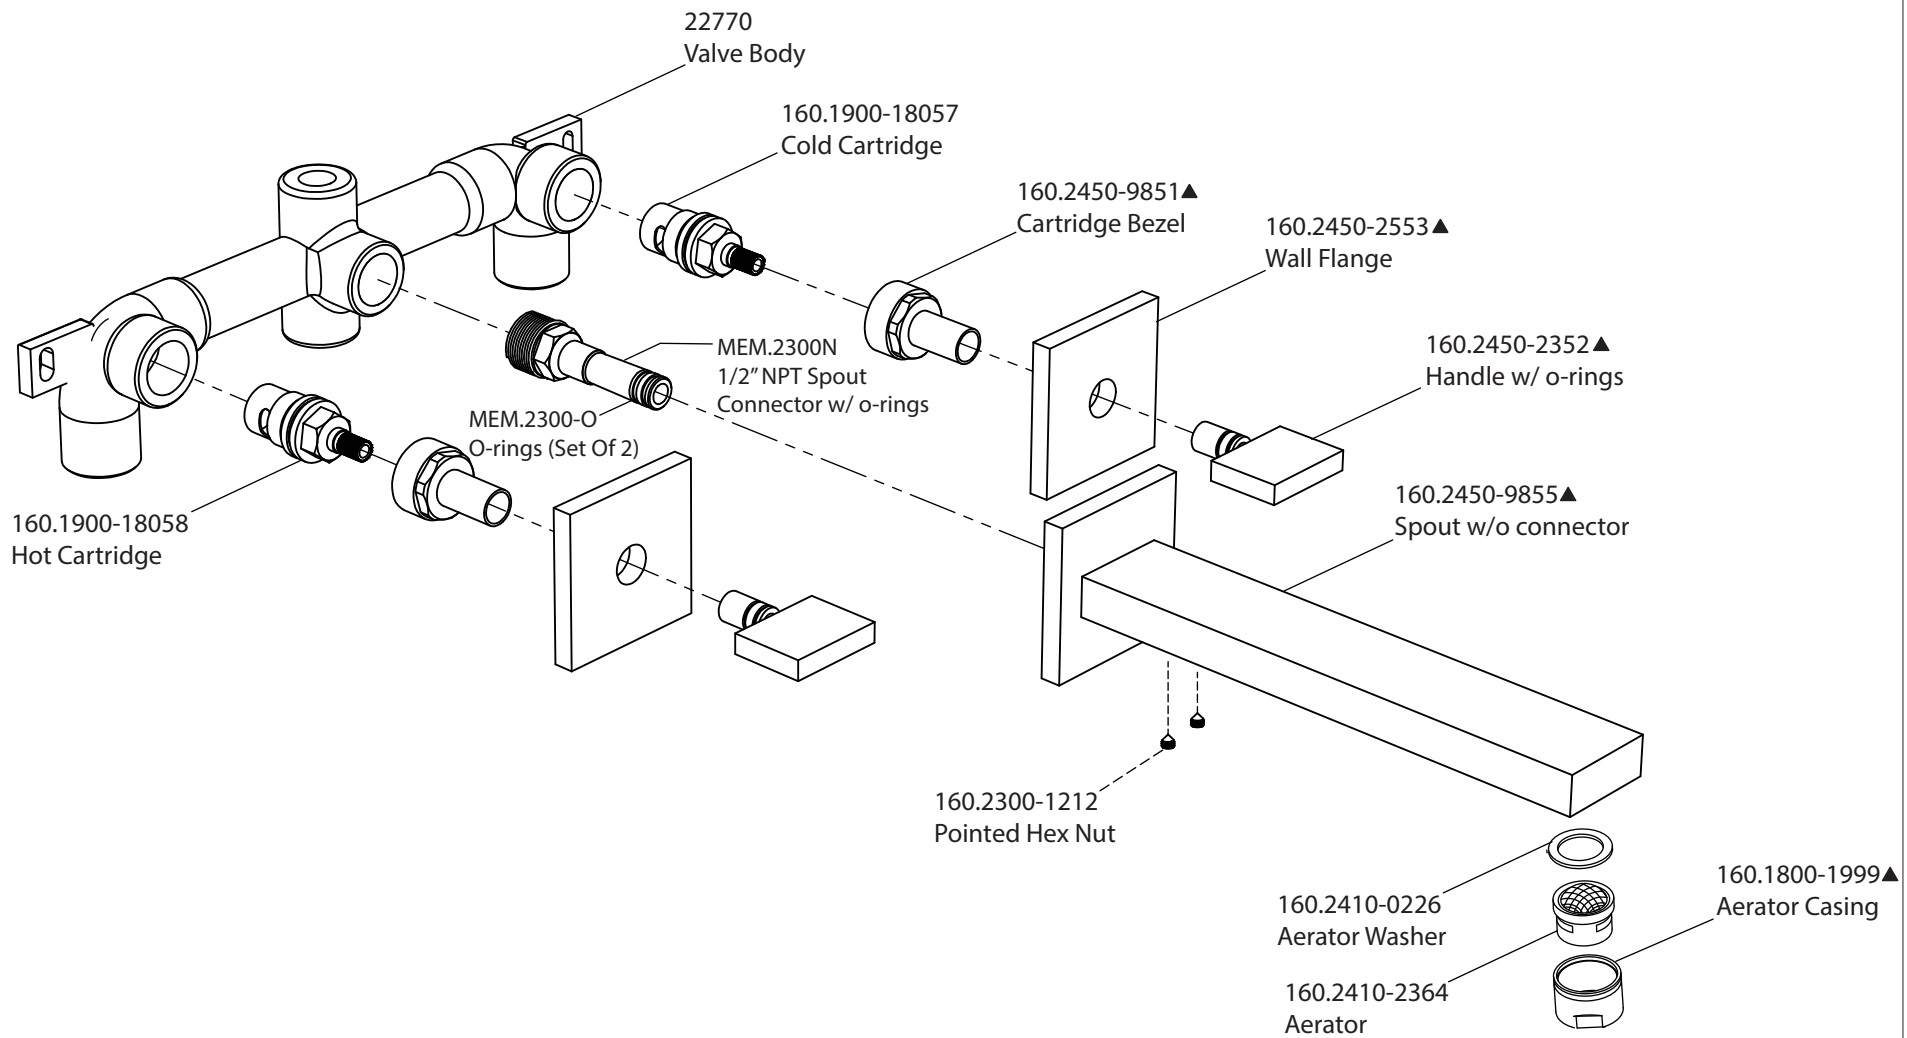

Product Parts Breakdown

Model No. 160.2450

Ver 2.59

FLUSSO
LUXURY PLUMBING FIXTURES