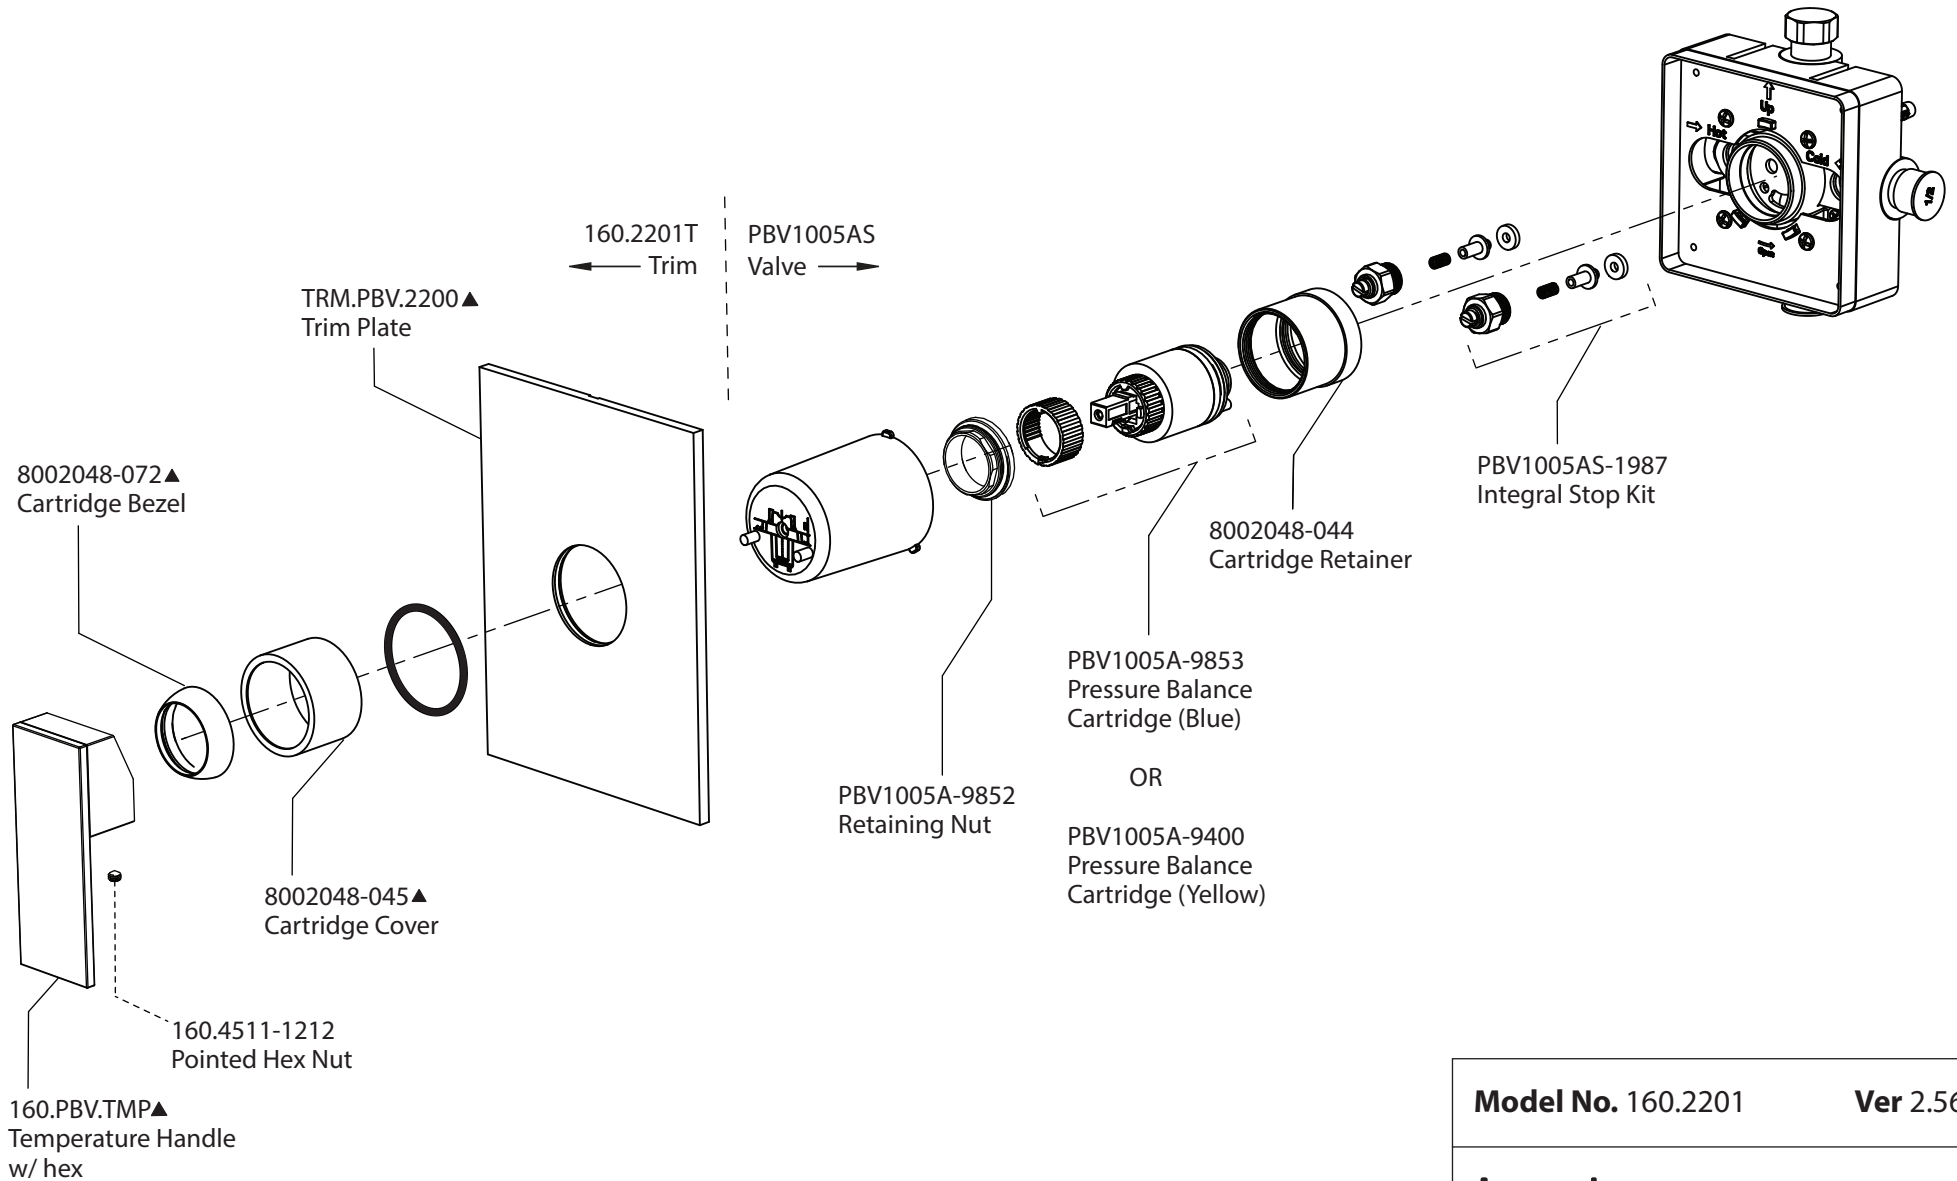

Product Parts Breakdown

Model No. 160.2201	Ver 2.56
isenberg [®] <i>by</i> FLUSSO LUXURY PLUMBING FIXTURES	