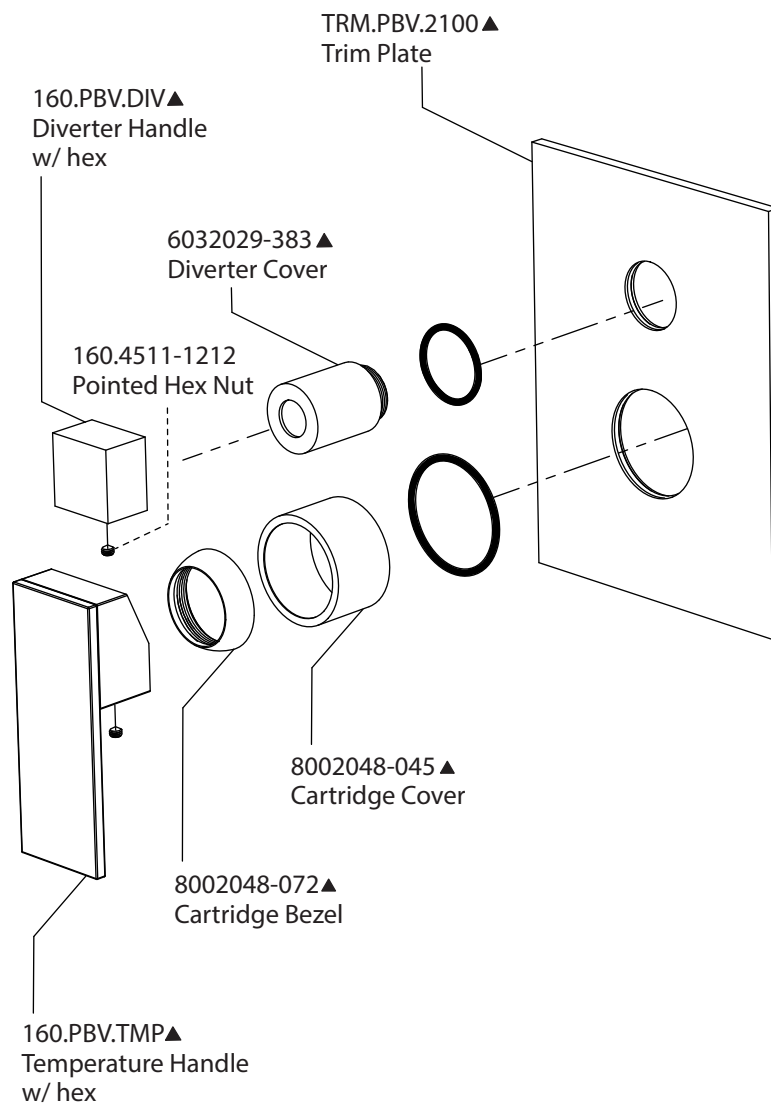

Product Parts Breakdown

▲ Specify Finish

Model No. 160.2101T

Ver 2.58

FLUSSO
LUXURY PLUMBING FIXTURES